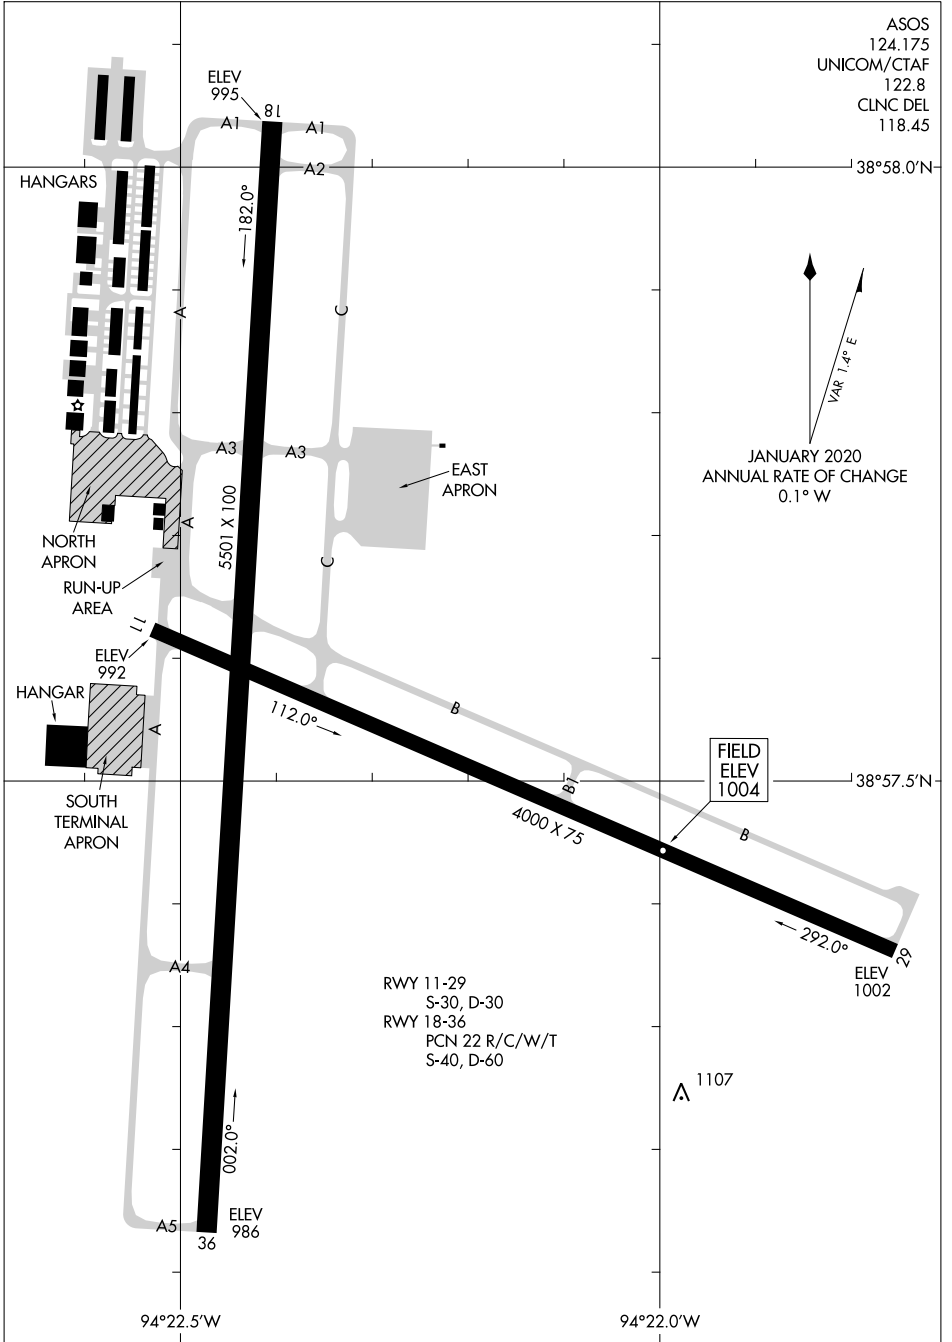

24081

AIRPORT DIAGRAM

AL-6104 (FAA)

LEE'S SUMMIT MUNI (LXT)

LEE'S SUMMIT, MISSOURI

ASOS
124.175
UNICOM/CTAF
122.8
CLNC DEL
118.45

NC-3, 28 NOV 2024 to 26 DEC 2024

NC-3, 28 NOV 2024 to 26 DEC 2024

AIRPORT DIAGRAM

24081

RWY 11-29
S-30, D-30
RWY 18-36
PCN 22 R/C/W/T
S-40, D-60

LEE'S SUMMIT MUNI (LXT)

LEE'S SUMMIT, MISSOURI