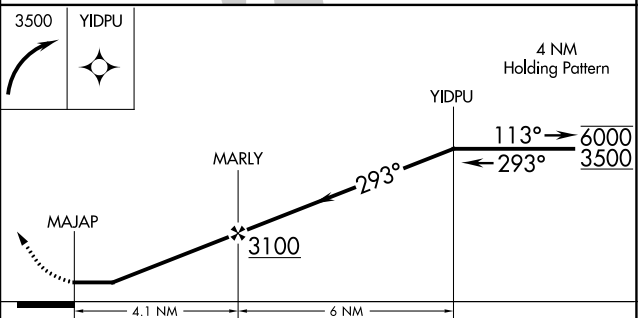

APP CRS	Rwy Idg	N/A
293°	TDZE	N/A
	Apt Elev	359

RNAV (GPS)-B

TURNERS FALLS (ØB5)

RNP APCH.

NA Circling Rwy 34 NA at night. Obtain local altimeter setting on CTAF; when not received, use Orange altimeter setting and increase all MDA 60 feet.

MISSED APPROACH: (MAX 210K) Climbing right turn to 3500 direct YIDPU and hold.

BOSTON CENTER
123.75 338.2

UNICOM
123.0 (CTAF) **1**

CATEGORY	A	B	C	D
CIRCLING	1480-1¼ 1121 (1200-1¼)	1480-1½ 1121 (1200-1½)	1640-3 1281 (1300-3)	NA