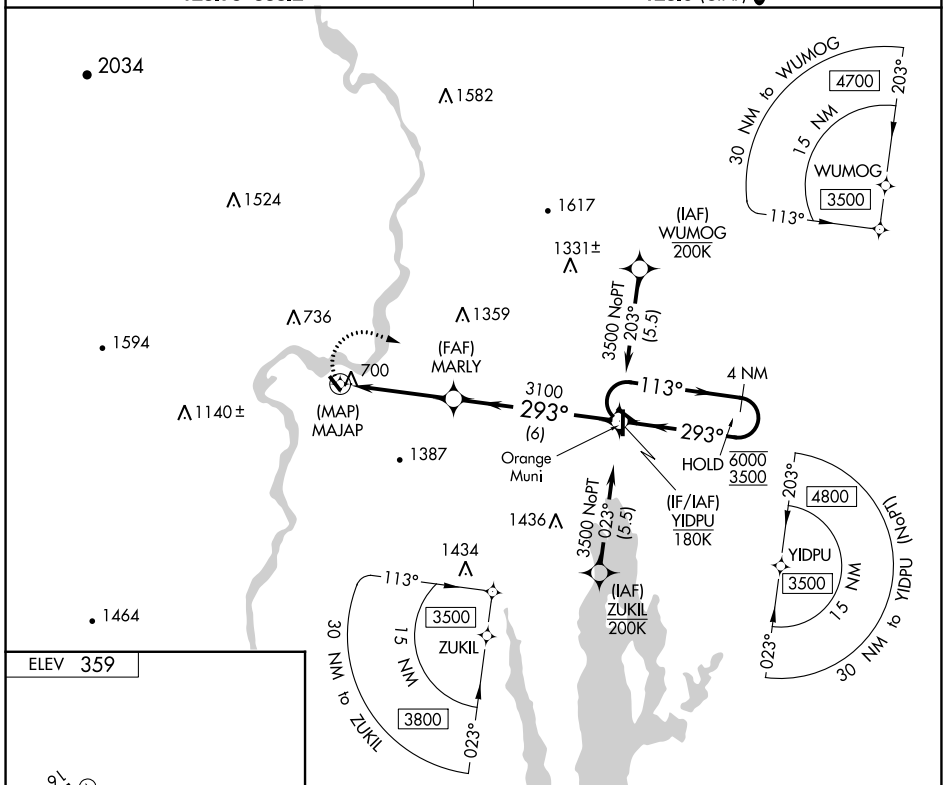

APP CRS	Rwy Idg	N/A
293°	TDZE	N/A
	Apt Elev	359

RNAV (GPS)-B

TURNERS FALLS (ØB5)

RNP APCH.

NA Circling Rwy 34 NA at night. Obtain local altimeter setting on CTAF; when not received, use Orange altimeter setting and increase all MDA 60 feet.

MISSED APPROACH: (MAX 210K) Climbing right turn to 3500 direct YIDPU and hold.

BOSTON CENTER
123.75 338.2

UNICOM
123.0 (CTAF) **1**

CATEGORY	A	B	C	D
CIRCLING	1480-1¼ 1121 (1200-1¼)	1480-1½ 1121 (1200-1½)	1640-3 1281 (1300-3)	NA

NE-1, 28 NOV 2024 to 26 DEC 2024

NE-1, 28 NOV 2024 to 26 DEC 2024