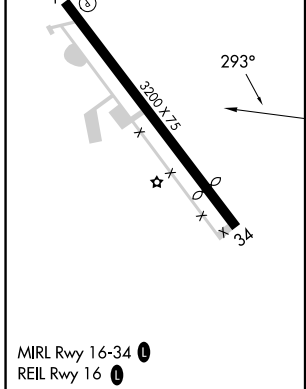

APP CRS	Rwy Idg	N/A
293°	TDZE	N/A
	Apt Elev	359

RNAV (GPS)-B

TURNERS FALLS (ØB5)

RNP APCH.

NA Circling Rwy 34 NA at night. Obtain local altimeter setting on CTAF; when not received, use Orange altimeter setting and increase all MDA 60 feet.

MISSED APPROACH: (MAX 210K) Climbing right turn to 3500 direct YIDPU and hold.

BOSTON CENTER
123.75 338.2

UNICOM
123.0 (CTAF) **1**

CATEGORY	A	B	C	D
CIRCLING	1480-1¼ 1121 (1200-1¼)	1480-1½ 1121 (1200-1½)	1640-3 1281 (1300-3)	NA