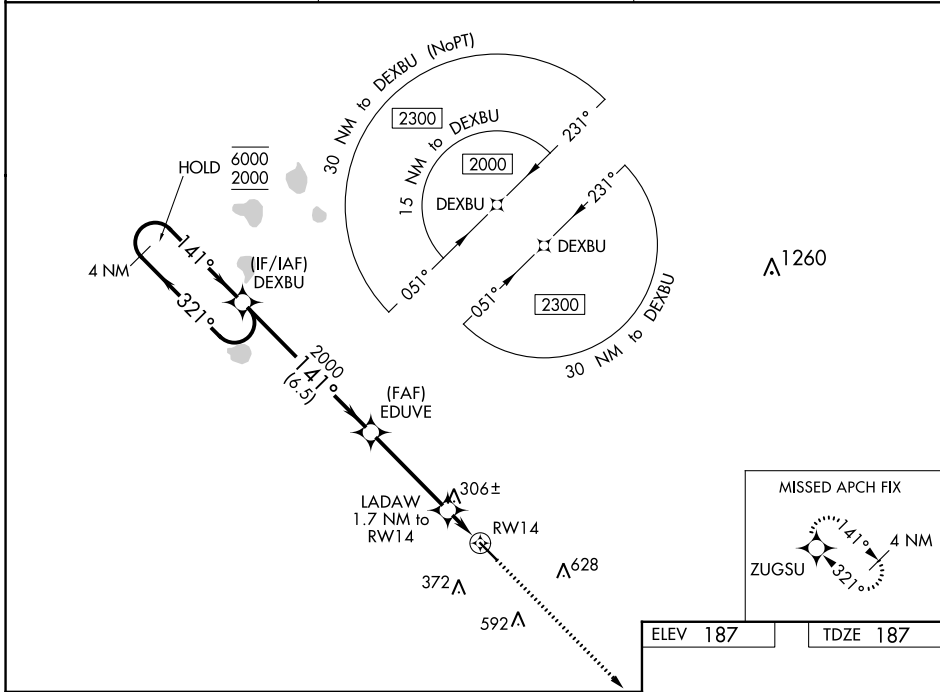

WAAS CH 69518 W14A	APP CRS 141°	Rwy Idg TDZE 187 Apt Elev 187	4999
--	------------------------	---	-------------

RNAV (GPS) RWY 14

HOMERVILLE (HOE)

RNP APCH.	MISSED APPROACH: Climb to 2000 direct ZUGSU and hold.
⚠ For uncompensated Baro-VNAV systems, LNAV/VNAV NA below -15°C or above 54°C.	

AWOS-3 118.725	VALDOSTA APP CON★ 126.6 285.6	CTAF 122.9 0
--------------------------	---	------------------------

ELEV 187	TDZE 187
----------	----------

CATEGORY	A	B	C	D
LPV DA		437-1	250 (300-1)	
LNAV/VNAV DA		461-1	274 (300-1)	
LNAV MDA		560-1	373 (400-1)	
CIRCLING	680-1	740-1	940-2¼	940-2½
	493 (500-1)	553 (600-1)	753 (800-2¼)	753 (800-2½)

SE-4, 28 NOV 2024 to 26 DEC 2024

SE-4, 28 NOV 2024 to 26 DEC 2024