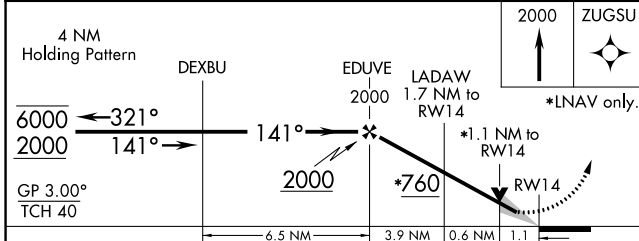

WAAS CH 69518 W14A	APP CRS 141°	Rwy Idg TDZE 187 Apt Elev 187	4999
--	------------------------	---	-------------

RNAV (GPS) RWY 14

HOMERVILLE (HOE)

RNP APCH.	MISSED APPROACH: Climb to 2000 direct ZUGSU and hold.
⚠ For uncompensated Baro-VNAV systems, LNAV/VNAV NA below -15°C or above 54°C.	

AWOS-3 118.725	VALDOSTA APP CON★ 126.6 285.6	CTAF 122.9 0
--------------------------	---	------------------------

ELEV 187	TDZE 187
----------	----------

CATEGORY	A	B	C	D
LPV DA		437-1	250 (300-1)	
LNAV/VNAV DA		461-1	274 (300-1)	
LNAV MDA		560-1	373 (400-1)	
CIRCLING	680-1	740-1	940-2¼	940-2½
	493 (500-1)	553 (600-1)	753 (800-2¼)	753 (800-2½)