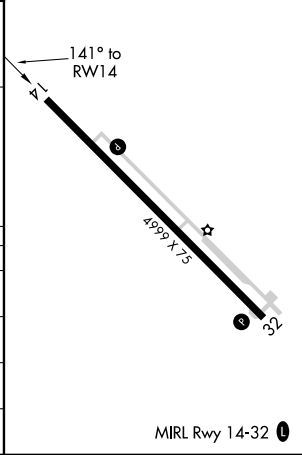

CATEGORY	A	B	C	D
LPV DA		437-1	250 (300-1)	
LNAV/VNAV DA		461-1	274 (300-1)	
LNAV MDA		560-1	373 (400-1)	
CIRCLING	680-1	740-1	940-2¼	940-2½
	493 (500-1)	553 (600-1)	753 (800-2¼)	753 (800-2½)

SE-4, 28 NOV 2024 to 26 DEC 2024

SE-4, 28 NOV 2024 to 26 DEC 2024