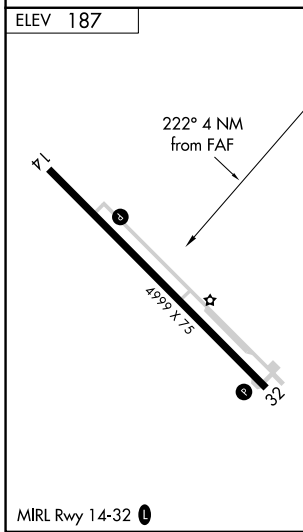

2300	AYS R-222	AYS	SHERS AYS 7	
hdg 071°			2300	
	MAGYI AYS 17	ARIAL AYS 13	1700	Procedure Turn NA
	4 NM		6 NM	
CATEGORY	A	B	C	D
C CIRCLING	680-1 493 (500-1)	740-1 553 (600-1)	940-2¼ 753 (800-2¼)	940-2½ 753 (800-2½)