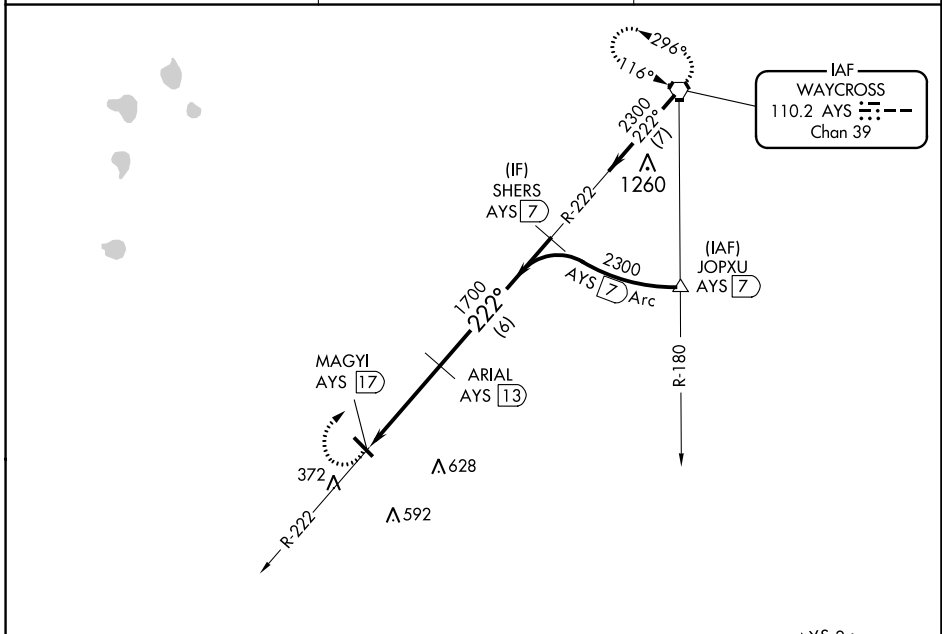

VORTAC AYS <b>110.2</b> Chan <b>39</b>	APP CRS <b>222°</b>	Rwy Idg TDZE Apt Elev <b>187</b>	<b>N/A</b> <b>N/A</b> <b>187</b>
--	------------------------	---	--

# VOR/DME-A

HOMERVILLE (HOE)

**⚠** When local altimeter setting not received, use Waycross altimeter setting and increase all MDA 60 feet, and Circling Cat C/D visibility ¼ mile.

**MISSED APPROACH:** Climbing right turn to 2300 on heading 071° and AYS VORTAC R-222 to AYS VORTAC and hold.

AWOS-3 <b>118.725</b>	VALDOSTA APP CON★ <b>126.6 285.6</b>	CTAF <b>122.9 0</b>
--------------------------	---	------------------------

SE-4, 28 NOV 2024 to 26 DEC 2024

SE-4, 28 NOV 2024 to 26 DEC 2024

2300	AYS R-222	AYS	SHERS AYS 7	
hdg 071°			2300	
	MAGYI AYS 17	ARIAL AYS 13	1700	Procedure Turn NA
	4 NM		6 NM	
CATEGORY	A	B	C	D
<b>C</b> CIRCLING	680-1 493 (500-1)	740-1 553 (600-1)	940-2¼ 753 (800-2¼)	940-2½ 753 (800-2½)