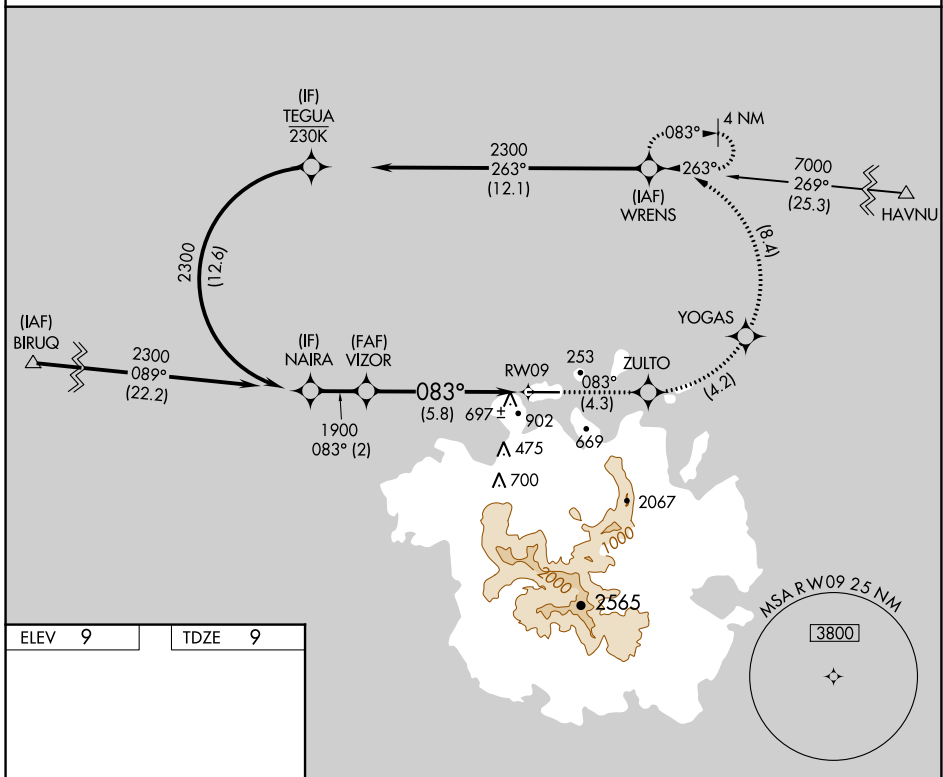

APP CRS	Rwy Idg	6600
083°	TDZE	9
	Apt Elev	9

RNAV (RNP) Y RWY 9

POHNPEI INTL (PNI)(PTPN)

▼ Obtain local altimeter setting on CTAF; when not received, procedure NA.
▲ For uncompensated Baro-VNAV systems, procedure NA below 20°C (68°F) or above 54°C (130°F). Missed approach requires RNP less than 1.0. RF required. GPS required. No controlled airspace below 5500 feet.

MISSED APPROACH: (Do not exceed 230K until WRENS) Climb to 2300 on the RNAV missed approach route to WRENS and hold.

POHNPEI RADIO
123.6 (CTAF) ①

PAC, 31 OCT 2024 to 26 DEC 2024

PAC, 31 OCT 2024 to 26 DEC 2024

ELEV 9	TDZE 9
--------	--------

CATEGORY	A	B	C	D
RNP 0.30 DA	912-4 903 (1000-4)			

AUTHORIZATION REQUIRED