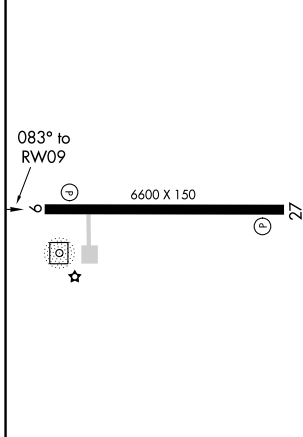

CATEGORY	A	B	C	D
RNP 0.30 DA	912-4 903 (1000-4)			

AUTHORIZATION REQUIRED