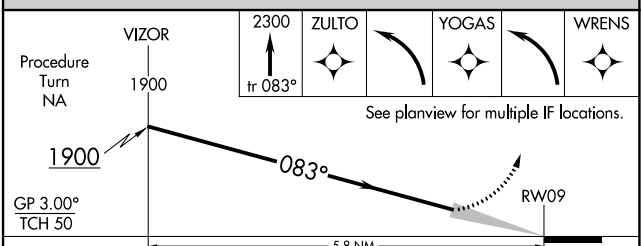

CATEGORY	A	B	C	D
RNP 0.30 DA	912-4 903 (1000-4)			

AUTHORIZATION REQUIRED