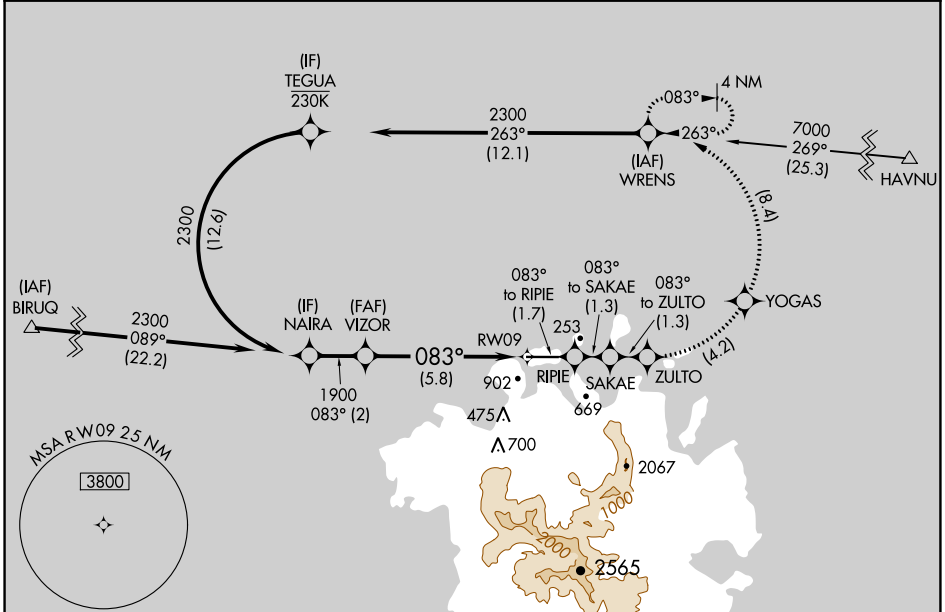

APP CRS	Rwy Idg	6600
083°	TDZE	9
	Apt Elev	9

RNAV (RNP) Z RWY 9

POHNPEI INTL (PNI)(PTPN)

▼ Obtain local altimeter setting on CTAF; when not received, procedure NA. For uncompensated Baro-VNAV systems, procedure NA below 20°C (68°F) or above 54°C (130°F). Missed approach requires RNP less than 1.0. RF required. GPS required. No controlled airspace below 5500 feet.

MISSED APPROACH: (Do not exceed 230K until WRENS) Climb to 2300 on the RNAV missed approach route to WRENS and hold.

POHNPEI RADIO
123.6 (CTAF) 0

PAC, 31 OCT 2024 to 26 DEC 2024

PAC, 31 OCT 2024 to 26 DEC 2024