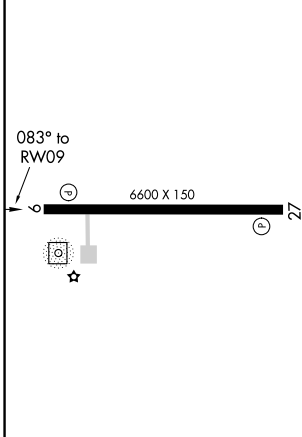

CATEGORY	A	B	C	D
RNP 0.15 DA	259-1 250 (300-1)			

AUTHORIZATION REQUIRED