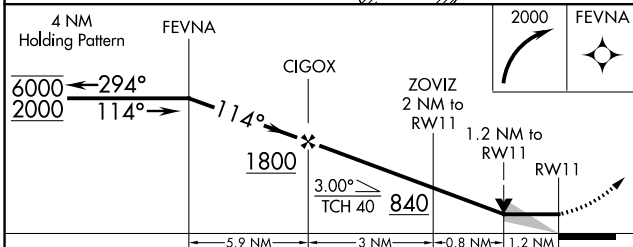

WAAS CH 40227 W11A	APP CRS 114°	Rwy Idg TDZE Apt Elev	5003 184 196
--	------------------------	-----------------------------	---

RNAV (GPS) RWY 11

SWINTON SMITH FLD AT REIDSVILLE MUNI (R.VJ)

RNP APCH.	MISSED APPROACH: Climbing right turn to 2000 direct FEVNA and hold.
-----------	---

AWOS-3PT 128.325	JACKSONVILLE CENTER 127.575 269.025	CTAF 122.9
----------------------------	---	----------------------

SE-4, 28 NOV 2024 to 26 DEC 2024

SE-4, 28 NOV 2024 to 26 DEC 2024

ELEV 196	TDZE 184
----------	----------