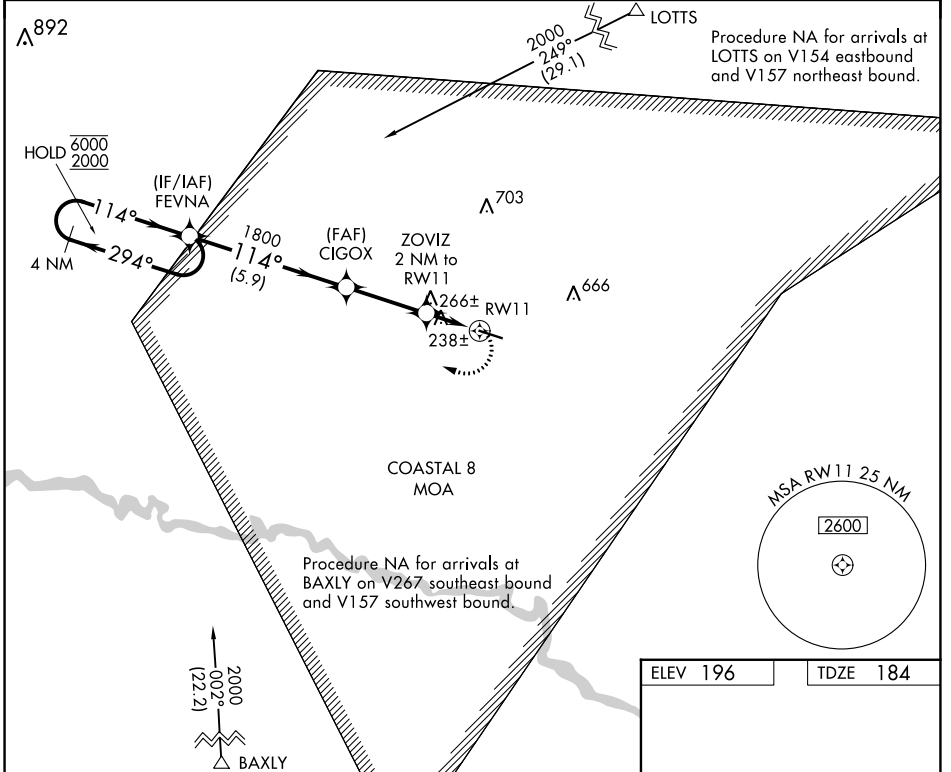

WAAS CH 40227 W11A	APP CRS 114°	Rwy Idg TDZE Apt Elev	5003 184 196
--	------------------------	-----------------------------	---

RNAV (GPS) RWY 11

SWINTON SMITH FLD AT REIDSVILLE MUNI (R.VJ)

RNP APCH.	MISSED APPROACH: Climbing right turn to 2000 direct FEVNA and hold.
-----------	---

AWOS-3PT 128.325	JACKSONVILLE CENTER 127.575 269.025	CTAF 122.9
----------------------------	---	----------------------

SE-4, 28 NOV 2024 to 26 DEC 2024

SE-4, 28 NOV 2024 to 26 DEC 2024

ELEV 196	TDZE 184
----------	----------