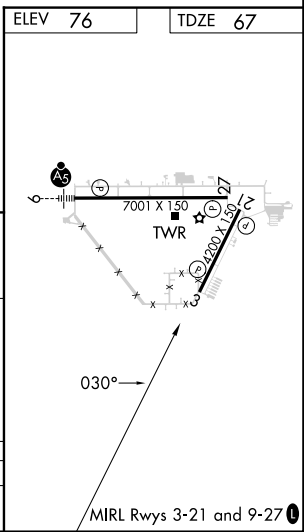

APP CRS	Rwy Idg	4200
030°	TDZE	67
	Apt Elev	76

RNAV (GPS) RWY 3

BROOKSVILLE-TAMPA BAY RGNL (BKV)

RNP APCH.		MISSED APPROACH: Climb to 2000 direct COJLA and hold.	
When local altimeter setting not received, use Tampa Intl altimeter setting and increase all MDA 80 feet and increase LNAV Cat D visibility ¼ mile.			

ASOS 134.725	TAMPA APP CON 125.3 316.05	BROOKSVILLE TOWER ★ 118.55 (CTAF) 0	GND CON 121.4	CLNC DEL 119.125 (When twr closed)	UNICOM 123.0

SE-3, 28 NOV 2024 to 26 DEC 2024

SE-3, 28 NOV 2024 to 26 DEC 2024