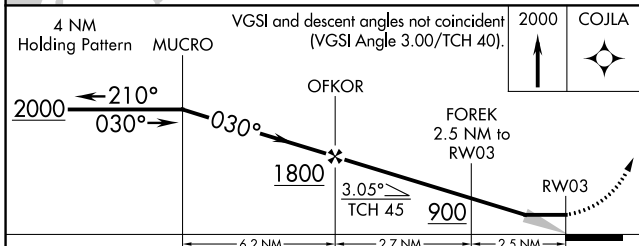

APP CRS	Rwy Idg	4200
030°	TDZE	67
	Apt Elev	76

RNAV (GPS) RWY 3

BROOKSVILLE-TAMPA BAY RGNL (BKV)

RNP APCH.		MISSED APPROACH: Climb to 2000 direct COJLA and hold.	
When local altimeter setting not received, use Tampa Intl altimeter setting and increase all MDA 80 feet and increase LNAV Cat D visibility ¼ mile.			

ASOS 134.725	TAMPA APP CON 125.3 316.05	BROOKSVILLE TOWER ★ 118.55 (CTAF) 0	GND CON 121.4	CLNC DEL 119.125 (When twr closed)	UNICOM 123.0

SE-3, 28 NOV 2024 to 26 DEC 2024

SE-3, 28 NOV 2024 to 26 DEC 2024