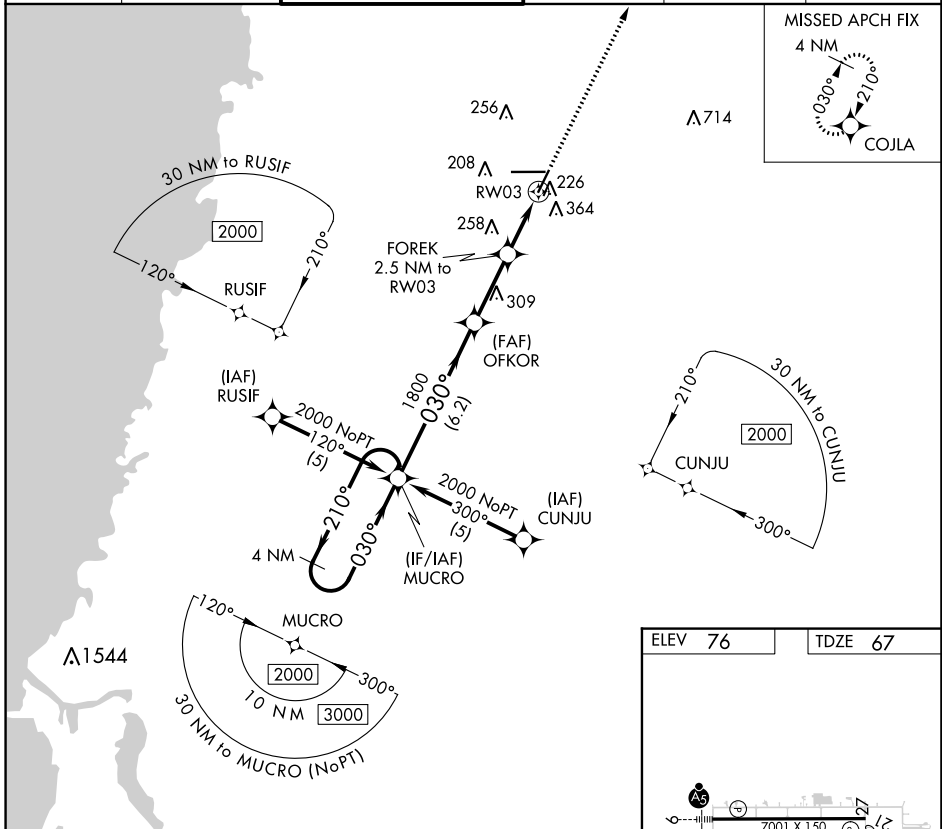

APP CRS	Rwy Idg	<b>4200</b>
<b>030°</b>	TDZE	<b>67</b>
	Apt Elev	<b>76</b>

# RNAV (GPS) RWY 3

BROOKSVILLE-TAMPA BAY RGNL (BKV)

RNP APCH.		MISSED APPROACH: Climb to 2000 direct COJLA and hold.	
<p>When local altimeter setting not received, use Tampa Intl altimeter setting and increase all MDA 80 feet and increase LNAV Cat D visibility ¼ mile.</p>			

ASOS <b>134.725</b>	TAMPA APP CON <b>125.3 316.05</b>	BROOKSVILLE TOWER ★ <b>118.55 (CTAF) 0</b>	GND CON <b>121.4</b>	CLNC DEL <b>119.125</b> (When twr closed)	UNICOM <b>123.0</b>
------------------------	--------------------------------------	-----------------------------------------------	-------------------------	-------------------------------------------------	------------------------

SE-3, 28 NOV 2024 to 26 DEC 2024

SE-3, 28 NOV 2024 to 26 DEC 2024