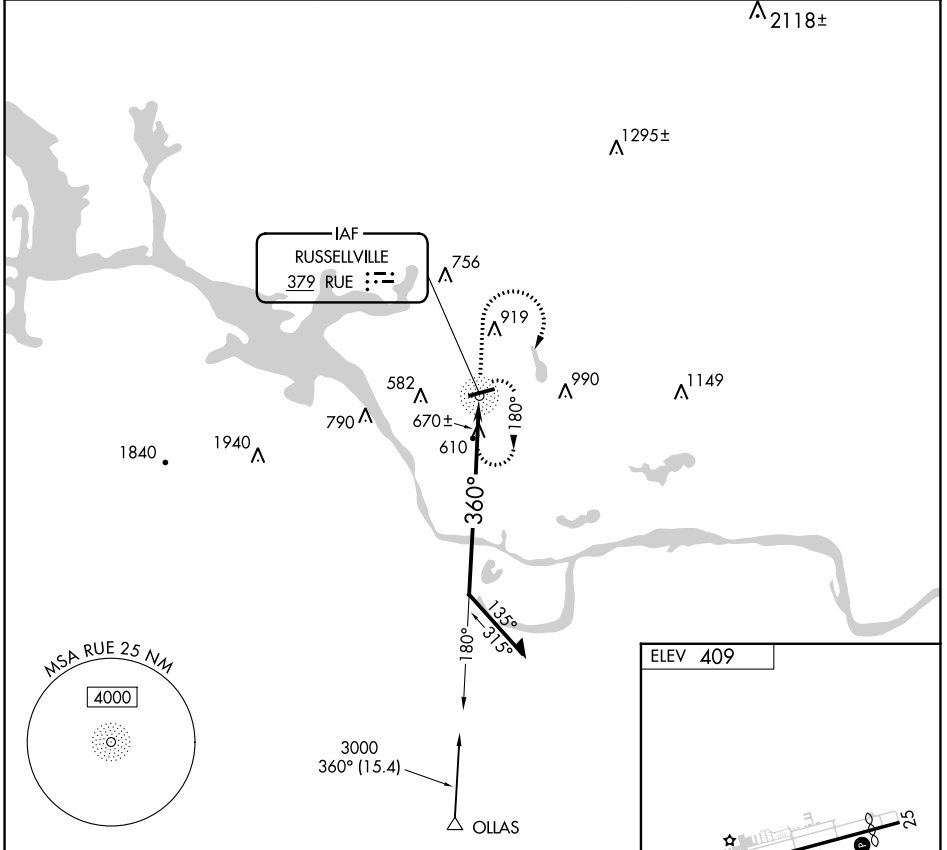

NDB RUE <b>379</b>	APP CRS <b>360°</b>	Rwy Idg TDZE Apt Elev <b>N/A</b> <b>N/A</b> <b>409</b>
-----------------------	------------------------	---

# NDB-A

RUSSELLVILLE RGNL (RUE)

	MISSED APPROACH: Climb to 3000 then right turn direct RUE NDB and hold.
--	---

ASOS <b>132.475</b>	MEMPHIS CENTER <b>128.475 377.15</b>	UNICOM <b>122.7 (CTAF)</b>
------------------------	---	-------------------------------

CATEGORY	A	B	C	D
CIRCLING	1 240-1¼	831 (900-1¼)	1 340-2¾ 931 (1000-2¾)	1400-3 991 (1000-3)

SC-1, 28 NOV 2024 to 26 DEC 2024

SC-1, 28 NOV 2024 to 26 DEC 2024