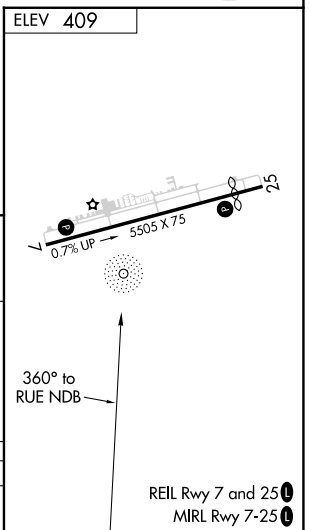

NDB RUE <b>379</b>	APP CRS <b>360°</b>	Rwy Idg TDZE Apt Elev <b>N/A</b> <b>N/A</b> <b>409</b>
-----------------------	------------------------	---

# NDB-A

RUSSELLVILLE RGNL (RUE)

	MISSED APPROACH: Climb to 3000 then right turn direct RUE NDB and hold.
--	---

ASOS <b>132.475</b>	MEMPHIS CENTER <b>128.475 377.15</b>	UNICOM <b>122.7 (CTAF)</b>
------------------------	---	-------------------------------