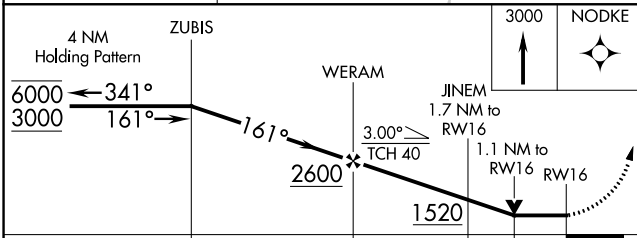

APP CRS 161°	Rwy Idg TDZE Apt Elev	4001 945 945

RNAV (GPS) RWY 16

CAMBRIDGE MUNI (CBG)

RNP APCH.		MISSED APPROACH: Climb to 3000 direct NODKE and hold.
Rwy 16 helicopter visibility reduction below 3/4 SM NA.		

AWOS-3 121.125	MINNEAPOLIS CENTER 121.05 235.775	UNICOM 122.8 (CTAF)

CATEGORY	A	B	C	D
LNAV MDA	1320-1	375 (400-1)		NA

NC-1, 28 NOV 2024 to 26 DEC 2024

NC-1, 28 NOV 2024 to 26 DEC 2024