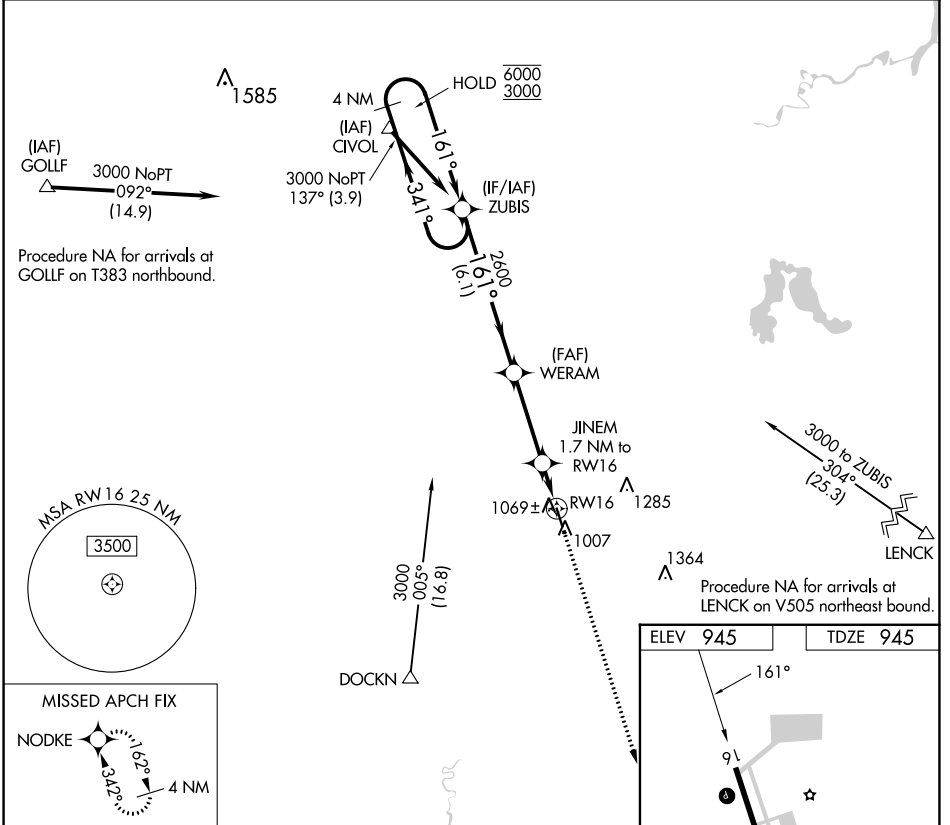

APP CRS 161°	Rwy Idg TDZE Apt Elev	4001 945 945
------------------------	-----------------------------	---

RNAV (GPS) RWY 16

CAMBRIDGE MUNI (CBG)

RNP APCH.		MISSED APPROACH: Climb to 3000 direct NODKE and hold.
<p>Rwy 16 helicopter visibility reduction below 3/4 SM NA.</p>		

AWOS-3 121.125	MINNEAPOLIS CENTER 121.05 235.775	UNICOM 122.8 (CTAF)
--------------------------	---	-------------------------------

CATEGORY	A	B	C	D
LNAV MDA	1320-1	375 (400-1)		NA

NC-1, 28 NOV 2024 to 26 DEC 2024

NC-1, 28 NOV 2024 to 26 DEC 2024