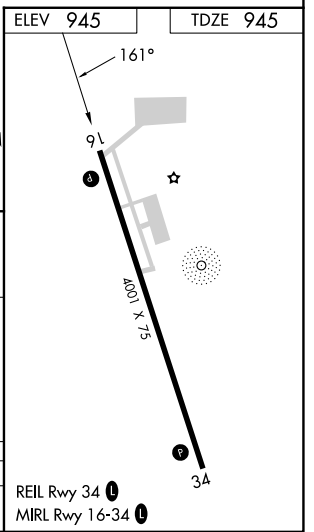

APP CRS 161°	Rwy Idg TDZE Apt Elev	4001 945 945

RNAV (GPS) RWY 16

CAMBRIDGE MUNI (CBG)

RNP APCH.		MISSED APPROACH: Climb to 3000 direct NODKE and hold.
Rwy 16 helicopter visibility reduction below 3/4 SM NA.		

AWOS-3 121.125	MINNEAPOLIS CENTER 121.05 235.775	UNICOM 122.8 (CTAF)

CATEGORY	A	B	C	D
LNAV MDA	1320-1	375 (400-1)		NA

NC-1, 28 NOV 2024 to 26 DEC 2024

NC-1, 28 NOV 2024 to 26 DEC 2024