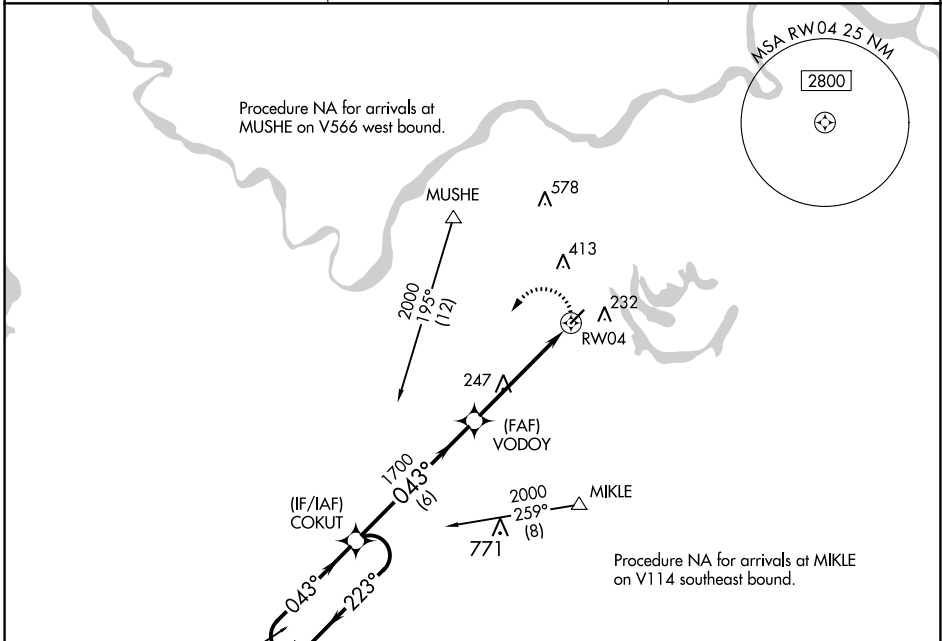

APP CRS	Rwy Idg	3799
043°	TDZE	77
	Apt Elev	78

RNAV (GPS) RWY 4

MARKSVILLE MUNI (MKV)

RNP APCH - GPS.

NA Circling Rwy 22 NA at night. Use Esler Rgnl altimeter setting. When not received, use Alexandria Intl. Rwy 4 helicopter visibility reduction below 3/4 SM NA.

MISSED APPROACH: Climbing left turn to 2000 direct COKUT and hold.

ESF ASOS 119.425	POLK APP CON 125.4 302.2	CTAF 122.9 0
----------------------------	------------------------------------	------------------------

SC-4, 28 NOV 2024 to 26 DEC 2024

SC-4, 28 NOV 2024 to 26 DEC 2024

ELEV 78	TDZE 77
---------	---------

CATEGORY	A	B	C	D
LNAV MDA	680-1	603 (700-1)	NA	NA
C CIRCLING	760-1 682 (700-1)	820-1 742 (800-1)	NA	NA