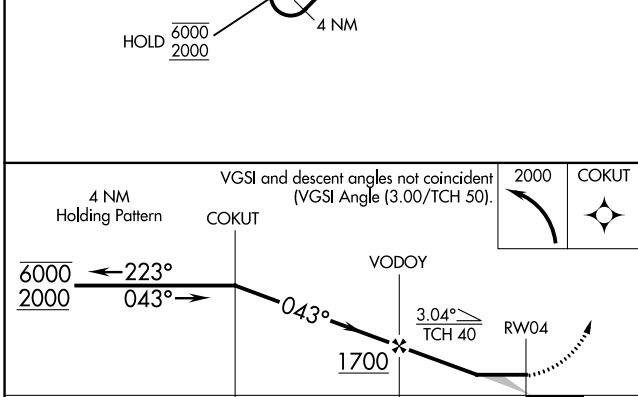

APP CRS	Rwy Idg	3799
043°	TDZE	77
	Apt Elev	78

RNAV (GPS) RWY 4

MARKSVILLE MUNI (MKV)

RNP APCH - GPS.

NA Circling Rwy 22 NA at night. Use Esler Rgnl altimeter setting. When not received, use Alexandria Intl. Rwy 4 helicopter visibility reduction below 3/4 SM NA.

MISSED APPROACH: Climbing left turn to 2000 direct COKUT and hold.

ESF ASOS 119.425	POLK APP CON 125.4 302.2	CTAF 122.9 0
----------------------------	------------------------------------	------------------------

SC-4, 28 NOV 2024 to 26 DEC 2024

SC-4, 28 NOV 2024 to 26 DEC 2024

ELEV 78	TDZE 77
---------	---------

CATEGORY	A	B	C	D
LNAV MDA	680-1	603 (700-1)	NA	NA
C CIRCLING	760-1 682 (700-1)	820-1 742 (800-1)	NA	NA