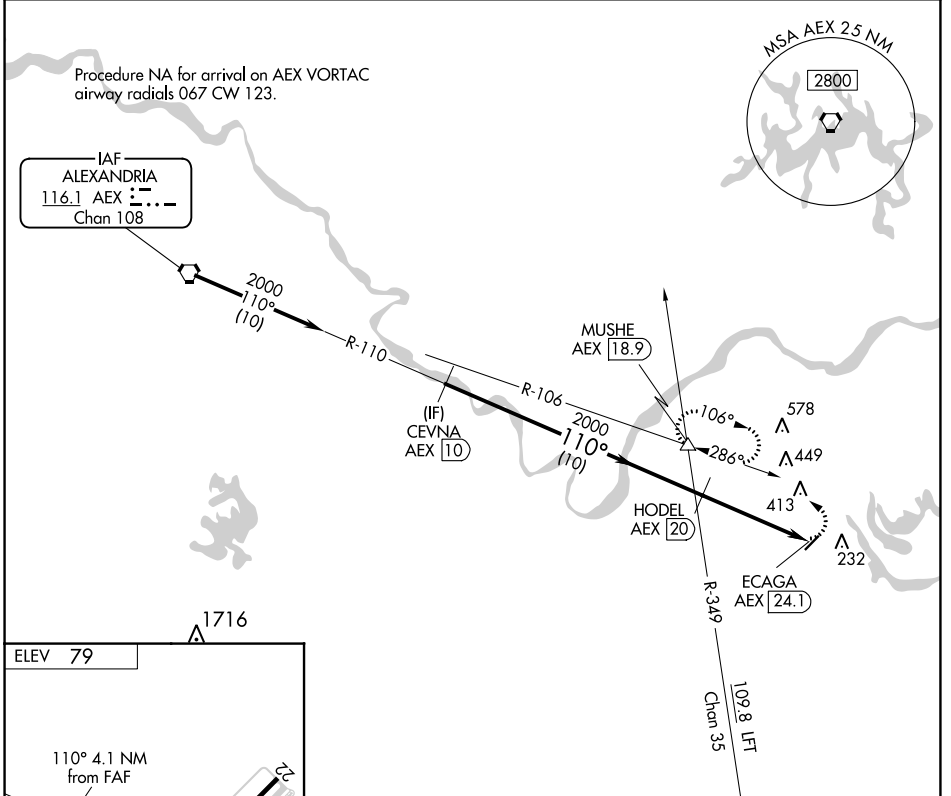

VORTAC AEX 116.1 Chan 108	APP CRS 110°	Rwy Idg TDZE Apt Elev 79	N/A N/A
---	------------------------	--	--------------------------

VOR-A
MARKSVILLE MUNI (MKV)

DME required.

NA Circling Rwy 22 NA at night. Use Esler Rgnl altimeter setting.
When not received, use Alexandria Intl altimeter setting.

MISSED APPROACH: Climbing left turn to 4000 on AEX VORTAC R-106 to MUSHE INT/AEX 18.9 DME and hold, continue climb-in-hold to 4000.

ESF ASOS 119,425	POLK APP CON 125.4 302.2	CTAF 122.9
----------------------------	------------------------------------	----------------------

MIRL Rwy 4-22	REIL Rwy 4 and 22	CEVNA AEX 10	HODEL AEX 20	ECAGA AEX 24.1	4000 MUSHE
		10 NM		4.1 NM	
CATEGORY	A	B	C	D	
C CIRCLING	760-1 681 (700-1)	820-1¼ 741 (800-1¼)	NA		

SC-4, 28 NOV 2024 to 26 DEC 2024

SC-4, 28 NOV 2024 to 26 DEC 2024