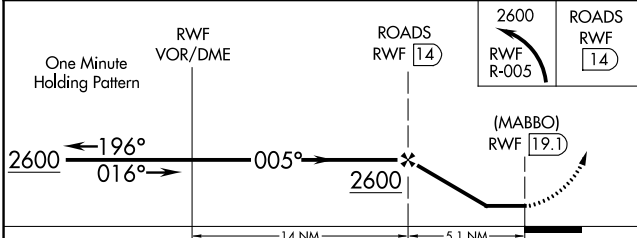

CATEGORY	A	B	C	D
CIRCLING	1620-1	544 (600-1)	1720-1¾ 644 (700-1¾)	1720-2 644 (700-2)

NC-1, 28 NOV 2024 to 26 DEC 2024

NC-1, 28 NOV 2024 to 26 DEC 2024