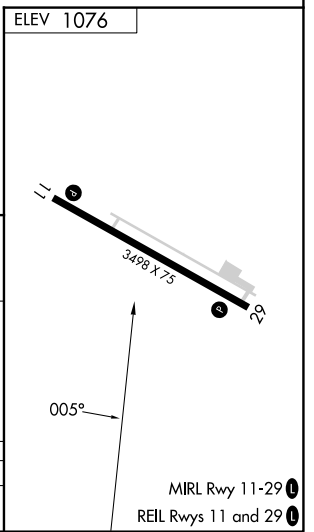

CATEGORY	A	B	C	D
CIRCLING	1620-1	544 (600-1)	1720-1¾ 644 (700-1¾)	1720-2 644 (700-2)

NC-1, 28 NOV 2024 to 26 DEC 2024

NC-1, 28 NOV 2024 to 26 DEC 2024