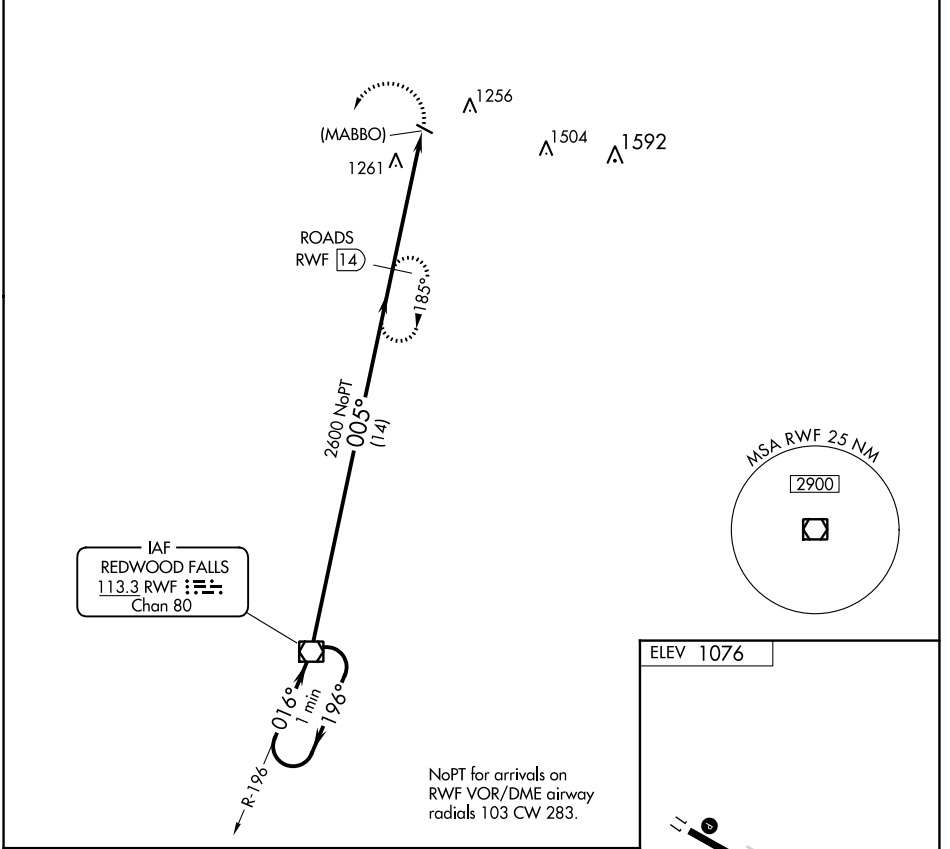

VOR/DME RWF 113.3 Chan 80	APP CRS 005°	Rwy Idg TDZE Apt Elev N/A N/A 1076
---	------------------------	--

VOR/DME or GPS-A

OLIVIA RGNL (OVL)

NA

MISSED APPROACH: Climbing left turn to 2600 via RWF R-005 to ROADS 14 DME and hold.

AWOS-3 119.275	MINNEAPOLIS CENTER 127.1 290.2	UNICOM 122.8 (CTAF)
--------------------------	--	-------------------------------

IAF
REDWOOD FALLS
113.3 RWF
Chan 80

CATEGORY	A	B	C	D
CIRCLING	1620-1	544 (600-1)	1720-1¾ 644 (700-1¾)	1720-2 644 (700-2)

NC-1, 28 NOV 2024 to 26 DEC 2024

NC-1, 28 NOV 2024 to 26 DEC 2024