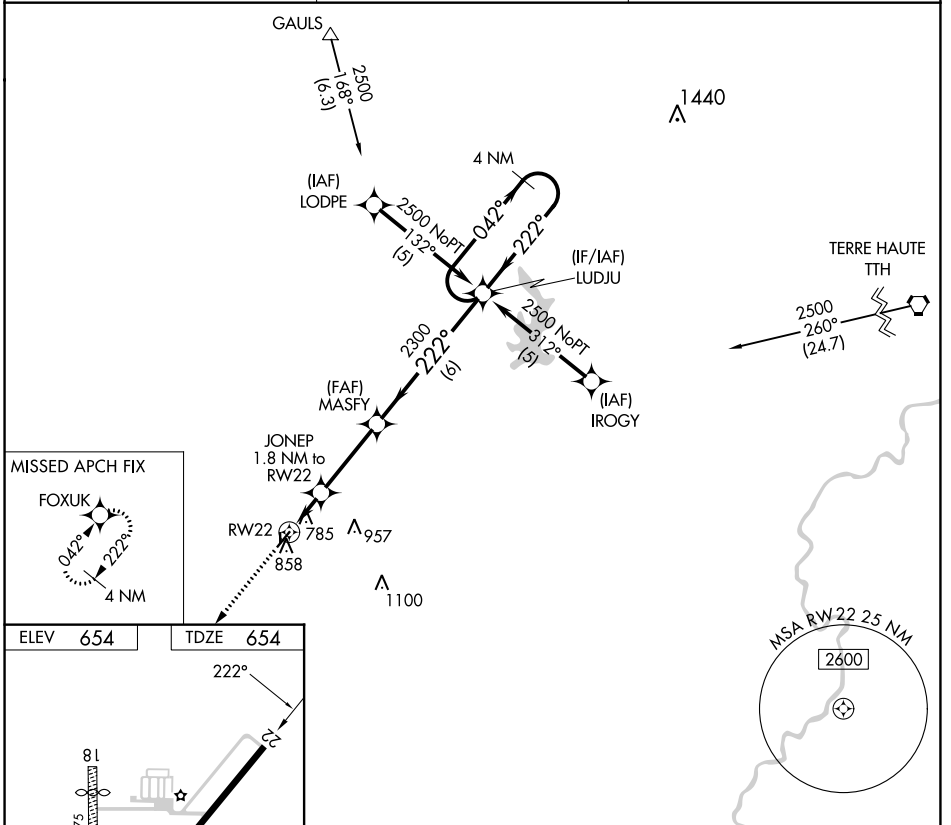

APP CRS	Rwy Idg	4001
222°	TDZE	654
	Apt Elev	654

RNAV (GPS) RWY 22

CASEY MUNI (1H8)

RNP APCH.		MISSED APPROACH: Climb to 2300 direct FOXUK and hold.
▼	Rwy 22 helicopter visibility reduction below 3/4 SM NA.	
▲ NA	Use Terre Haute Rgnl altimeter setting; when not received, use Robinson altimeter setting.	
HUF ASOS	HULMAN APP CON	UNICOM
127.5 269.375	125.45 263.125	122.8 (CTAF) 0

EC-3, 28 NOV 2024 to 26 DEC 2024

EC-3, 28 NOV 2024 to 26 DEC 2024