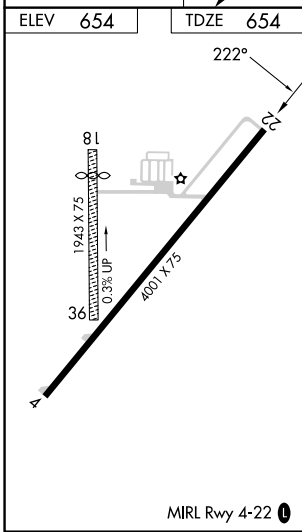

APP CRS	Rwy Idg	4001
222°	TDZE	654
	Apt Elev	654

RNAV (GPS) RWY 22

CASEY MUNI (1H8)

RNP APCH.		MISSED APPROACH: Climb to 2300 direct FOXUK and hold.
▼	Rwy 22 helicopter visibility reduction below 3/4 SM NA.	
▲ NA	Use Terre Haute Rgnl altimeter setting; when not received, use Robinson altimeter setting.	
HUF ASOS	HULMAN APP CON	UNICOM
127.5 269.375	125.45 263.125	122.8 (CTAF) 0