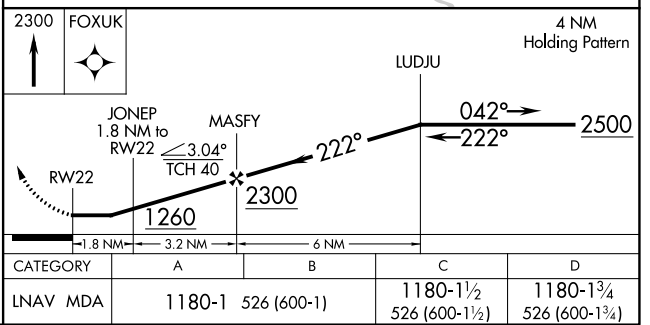

APP CRS	Rwy Idg	4001
222°	TDZE	654
	Apt Elev	654

RNAV (GPS) RWY 22

CASEY MUNI (1H8)

RNP APCH.		MISSED APPROACH: Climb to 2300 direct FOXUK and hold.
▼	Rwy 22 helicopter visibility reduction below 3/4 SM NA.	
▲ NA	Use Terre Haute Rgnl altimeter setting; when not received, use Robinson altimeter setting.	
HUF ASOS	HULMAN APP CON	UNICOM
127.5 269.375	125.45 263.125	122.8 (CTAF) 0