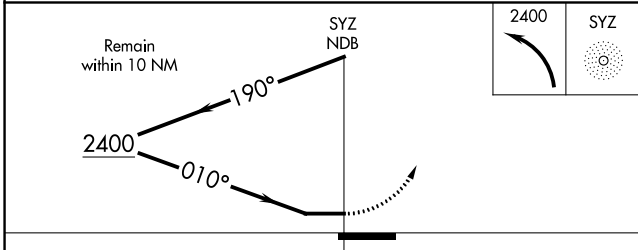

NDB SYZ	APP CRS	Rwy Idg	N/A
365	010°	TDZE	N/A
		Apt Elev	619

NDB-A

SHELBY COUNTY (2H(0))

⚠ Circling Rwy 36 NA at night. Circling NA to Rwys 4, 14, 22, and 32. Use Decatur altimeter setting, when not received use Mattoon/Charleston altimeter setting and increase all MDAs 20 feet and Cat C visibility 1/4 SM.

⚠ NA MISSED APPROACH: Climbing left turn to 2400 in SYZ NDB holding pattern.

DEC ASOS 126.35	KANSAS CITY CENTER 124.3 269.15	UNICOM 122.8 (CTAF) 0
---------------------------	---	---------------------------------