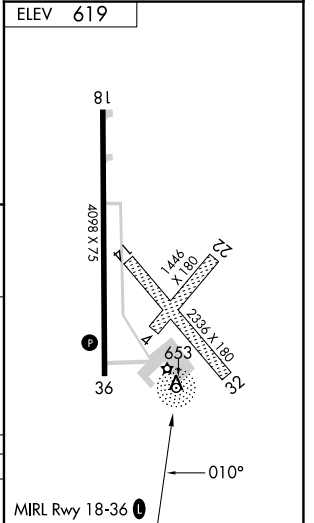

NDB SYZ	APP CRS	Rwy Idg	N/A
365	010°	TDZE	N/A
		Apt Elev	619

NDB-A

SHELBY COUNTY (2H(0))

⚠ Circling Rwy 36 NA at night. Circling NA to Rwys 4, 14, 22, and 32. Use Decatur altimeter setting, when not received use Mattoon/Charleston altimeter setting and increase all MDAs 20 feet and Cat C visibility 1/4 SM.

⚠ NA MISSED APPROACH: Climbing left turn to 2400 in SYZ NDB holding pattern.

DEC ASOS 126.35	KANSAS CITY CENTER 124.3 269.15	UNICOM 122.8 (CTAF) 0
---------------------------	---	---------------------------------