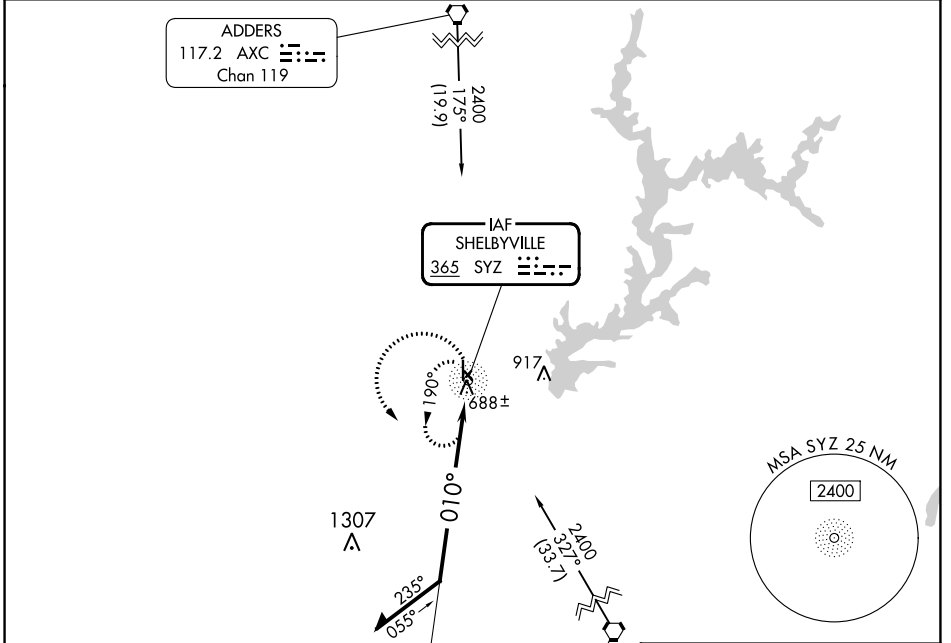

NDB SYZ	APP CRS	Rwy Idg	N/A
365	010°	TDZE	N/A
		Apt Elev	619

NDB-A

SHELBY COUNTY (2H(0))

⚠ Circling Rwy 36 NA at night. Circling NA to Rwys 4, 14, 22, and 32. Use Decatur altimeter setting, when not received use Mattoon/Charleston altimeter setting and increase all MDAs 20 feet and Cat C visibility 1/4 SM.

⚠ NA MISSED APPROACH: Climbing left turn to 2400 in SYZ NDB holding pattern.

DEC ASOS 126.35	KANSAS CITY CENTER 124.3 269.15	UNICOM 122.8 (CTAF) 0
---------------------------	---	---------------------------------

CATEGORY	A	B	C	D
C CIRCLING	1280-1	661 (700-1)	1340-2 721 (800-2)	NA

EC-3, 28 NOV 2024 to 26 DEC 2024

EC-3, 28 NOV 2024 to 26 DEC 2024