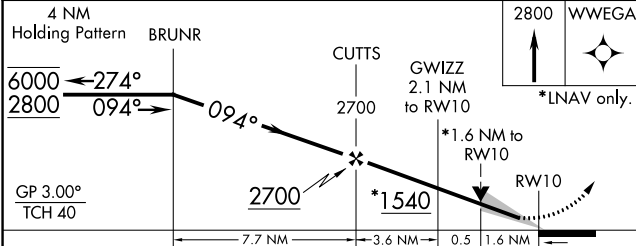

WAAS CH 63120 W10A	APP CRS 094°	Rwy Idg TDZE Apt Elev	5200 840 840
--	------------------------	-----------------------------	---

RNAV (GPS) RWY 10

WAUPACA MUNI (PCZ)

RNP APCH. For uncompensated Baro-VNAV systems, LNAV/VNAV NA below -16°C or above 54°C.		MISSED APPROACH: Climb to 2800 direct WVEGA and hold.
AWOS-3 118.625	MINNEAPOLIS CENTER 124.4 317.7	UNICOM 122.8 (CTAF) 0

EC-3, 28 NOV 2024 to 26 DEC 2024

EC-3, 28 NOV 2024 to 26 DEC 2024

ELEV 840	TDZE 840
2800 WVEGA	*LNAV only.
094°	13 3899 X 75 5200 X 100 0.6% UP 0.7% UP

CATEGORY	A	B	C	D
LPV DA		1090- ³ / ₄	250 (300- ³ / ₄)	
LNAV/VNAV DA		1384-1 ⁵ / ₈	544 (600-1 ⁵ / ₈)	
LNAV MDA	1380-1	540 (600-1)	1380-1 ¹ / ₂	540 (600-1 ¹ / ₂)
CIRCLING	1380-1 540 (600-1)	1420-1 580 (600-1)	1420-1 ¹ / ₂ 580 (600-1 ¹ / ₂)	1500-2 660 (700-2)