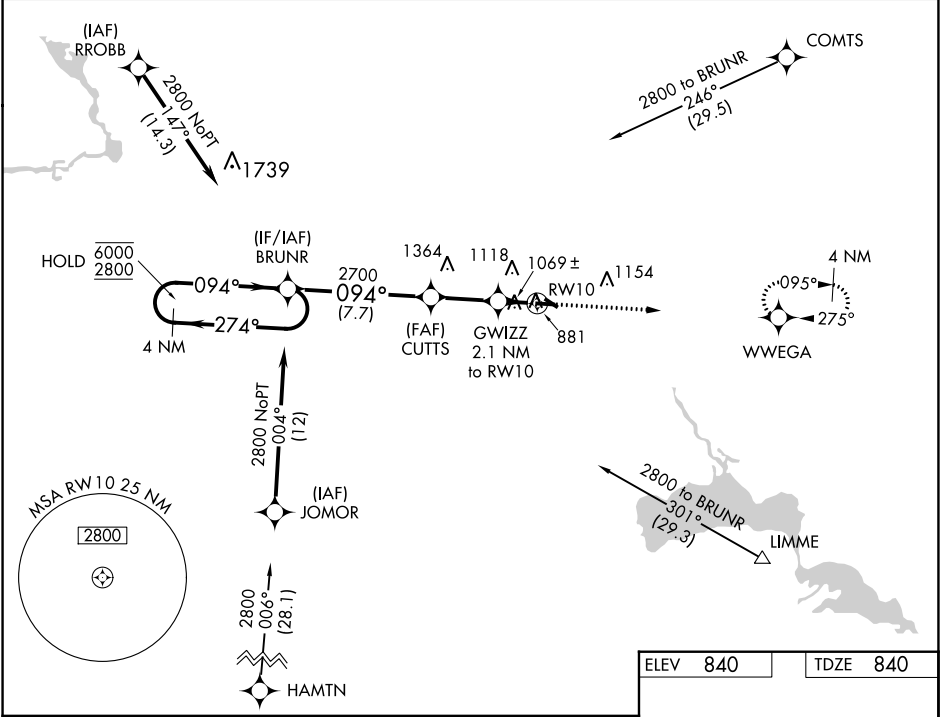

WAAS CH 63120 W10A	APP CRS 094°	Rwy Idg TDZE Apt Elev	5200 840 840
--	------------------------	-----------------------------	---

RNAV (GPS) RWY 10

WAUPACA MUNI (PCZ)

RNP APCH. For uncompensated Baro-VNAV systems, LNAV/VNAV NA below -16°C or above 54°C.		MISSED APPROACH: Climb to 2800 direct WVEGA and hold.
AWOS-3 118.625	MINNEAPOLIS CENTER 124.4 317.7	UNICOM 122.8 (CTAF) 0

EC-3, 28 NOV 2024 to 26 DEC 2024

EC-3, 28 NOV 2024 to 26 DEC 2024

ELEV 840	TDZE 840
2800 WVEGA	*LNAV only.
094°	13 3899 X 75 5200 X 100 0.6% UP 0.7% UP

CATEGORY	A	B	C	D
LPV DA		1090- ³ / ₄	250 (300- ³ / ₄)	
LNAV/VNAV DA		1384-1 ⁵ / ₈	544 (600-1 ⁵ / ₈)	
LNAV MDA	1380-1	540 (600-1)	1380-1 ¹ / ₂	540 (600-1 ¹ / ₂)
CIRCLING	1380-1 540 (600-1)	1420-1 580 (600-1)	1420-1 ¹ / ₂ 580 (600-1 ¹ / ₂)	1500-2 660 (700-2)