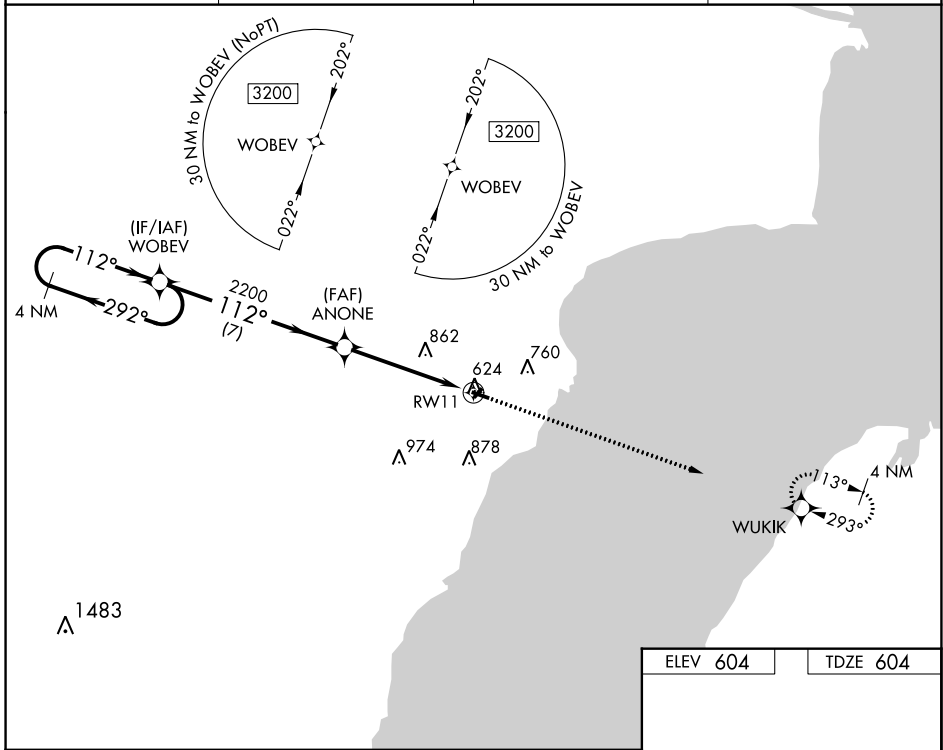

WAAS CH 99629 W11A	APP CRS 112°	Rwy Idg 3198 TDZE 604 Apt Elev 604
--	------------------------	---

RNAV (GPS) RWY 11

OCONTO/J DOUGLAS BAKE MUNI (OCQ)

RNP APCH - GPS.			MISSED APPROACH: Climb to 3200 direct WUKIK and hold.
<p>▼ When local altimeter setting not received, use Menominee, MI altimeter setting. Procedure NA at night. Rwy 11 helicopter visibility reduction below 3/4 SM NA. Circling NA to Rws 4 and 22.</p>			
AWOS-3 120.925	MNM AWOS-3PT 121.45	GREEN BAY APP CON ★ 120.3 338.2	UNICOM 122.8 (CTAF) 1

CATEGORY	A	B	C	D
LP MDA	1200-1	596 (600-1)	1200-1 3/4 596 (600-1 3/4)	NA
LNAV MDA	1220-1	616 (700-1)	1220-1 3/4 616 (700-1 3/4)	NA
CIRCLING	1220-1	616 (700-1)	1260-1 3/4 656 (700-1 3/4)	NA

EC-3, 28 NOV 2024 to 26 DEC 2024

EC-3, 28 NOV 2024 to 26 DEC 2024