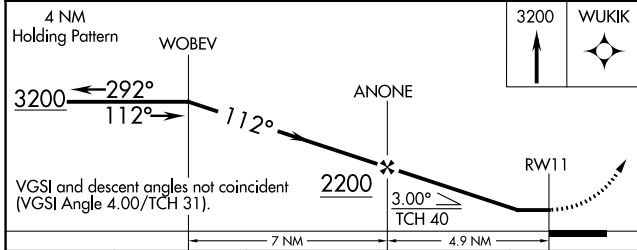

WAAS CH 99629 W11A	APP CRS 112°	Rwy Idg 3198 TDZE 604 Apt Elev 604
--	------------------------	---

RNAV (GPS) RWY 11

OCONTO/J DOUGLAS BAKE MUNI (OCQ)

RNP APCH - GPS.			MISSED APPROACH: Climb to 3200 direct WUKIK and hold.
<p>▼ When local altimeter setting not received, use Menominee, MI altimeter setting. Procedure NA at night. Rwy 11 helicopter visibility reduction below 3/4 SM NA. Circling NA to Rws 4 and 22.</p>			
AWOS-3 120.925	MNM AWOS-3PT 121.45	GREEN BAY APP CON ★ 120.3 338.2	UNICOM 122.8 (CTAF) 1

CATEGORY	A	B	C	D
LP MDA	1200-1	596 (600-1)	1200-1 3/4 596 (600-1 3/4)	NA
LNAV MDA	1220-1	616 (700-1)	1220-1 3/4 616 (700-1 3/4)	NA
CIRCLING	1220-1	616 (700-1)	1260-1 3/4 656 (700-1 3/4)	NA

EC-3, 28 NOV 2024 to 26 DEC 2024