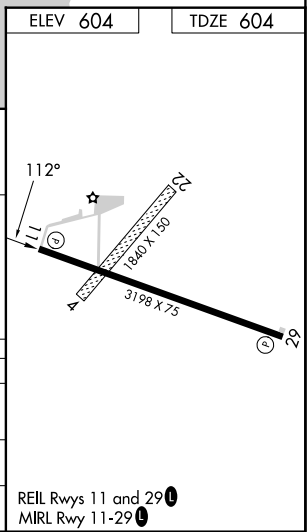

WAAS CH 99629 W11A	APP CRS 112°	Rwy Idg 3198 TDZE 604 Apt Elev 604
--	------------------------	---

RNAV (GPS) RWY 11

OCONTO/J DOUGLAS BAKE MUNI (OCQ)

RNP APCH - GPS.			MISSED APPROACH: Climb to 3200 direct WUKIK and hold.
<p>▼ When local altimeter setting not received, use Menominee, MI altimeter setting. Procedure NA at night. Rwy 11 helicopter visibility reduction below 3/4 SM NA. Circling NA to Rws 4 and 22.</p>			
AWOS-3 120.925	MNM AWOS-3PT 121.45	GREEN BAY APP CON ★ 120.3 338.2	UNICOM 122.8 (CTAF) 1