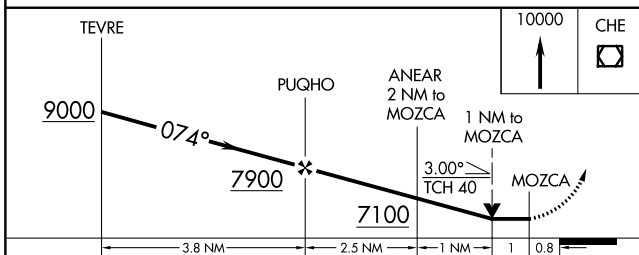

MISSED APPROACH: Climb to 10000 direct CHE VOR/DME and hold, continue climb-in-hold to 10000.

ASOS 135.425	DENVER CENTER 120.475 235.975	UNICOM 122.8 (CTAF)
------------------------	---	-------------------------------

Procedure NA for arrivals at STRIM on V26 northbound and V101 westbound.

SW-1, 28 NOV 2024 to 26 DEC 2024

SW-1, 28 NOV 2024 to 26 DEC 2024

ELEV 6198	TDZE 6193
-----------	-----------

CATEGORY	A	B	C	D
LP MDA	6800-1	607 (700-1)	6800-1¾	607 (700-1¾)
LNNAV MDA	6880-1	687 (700-1)	6880-2	687 (700-2)
C CIRCLING	7180-1¼ 982 (1000-1¼)	7320-1½ 1122 (1200-1½)	7720-3	1522 (1600-3)