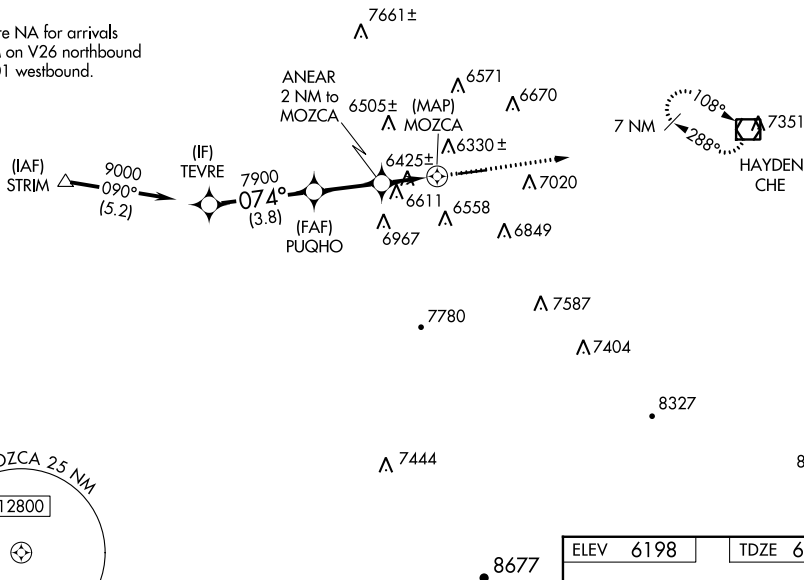

WAAS CH 61341 W07A	APP CRS 074°	Rwy Idg TDZE Apt Elev	5606 6193 6198
--	------------------------	-----------------------------	---

RNAV (GPS) RWY 7

CRAIG-MOFFAT (CAG)

RNP APCH.

⚠ Circling NA for Cat D south of Rwy 7-25.
⚠ Rwy 7 helicopter visibility reduction below ¾ SM NA.
⚠ -31°C
 Circling Rwy 25 NA at night.

MISSED APPROACH: Climb to 10000 direct CHE VOR/DME and hold, continue climb-in-hold to 10000.

ASOS 135.425	DENVER CENTER 120.475 235.975	UNICOM 122.8 (CTAF)
------------------------	---	-------------------------------

Procedure NA for arrivals at STRIM on V26 northbound and V101 westbound.

SW-1, 28 NOV 2024 to 26 DEC 2024

SW-1, 28 NOV 2024 to 26 DEC 2024

ELEV 6198	TDZE 6193
-----------	-----------

CATEGORY	A	B	C	D
LP MDA	6800-1	607 (700-1)	6800-1¾	607 (700-1¾)
LNNAV MDA	6880-1	687 (700-1)	6880-2	687 (700-2)
C CIRCLING	7180-1¼ 982 (1000-1¼)	7320-1½ 1122 (1200-1½)	7720-3	1522 (1600-3)

REIL Rwys 7 and 25 **Ⓢ**
 MRL Rwy 7-25 **Ⓢ**