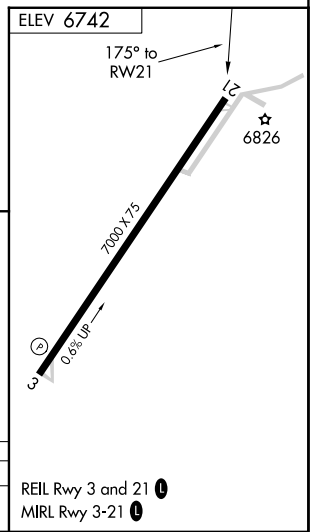

APP CRS 175°	Rwy Idg TDZE Apt Elev	N/A N/A 6742
------------------------	-----------------------------	---

RNAV (GPS)-B

WINDOW ROCK (R,Q,E)

RNP APCH.	MISSED APPROACH: Climbing right turn to 9600 direct FORAN and hold.
Circling Rwy 21 NA at night.	

ASOS 118.325	ALBUQUERQUE CENTER 124.325 288.25	UNICOM 122.8 (CTAF) 0
------------------------	---	---------------------------------

CATEGORY	A	B	C	D
CIRCLING	7740-1¼ 998 (1000-1¼)	7740-1½ 998 (1000-1½)	7780-3 1038 (1100-3)	8080-3 1338 (1400-3)