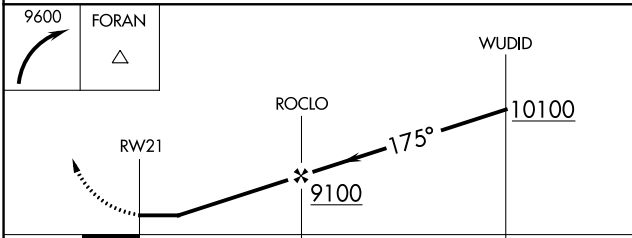

APP CRS 175°	Rwy Idg TDZE Apt Elev	N/A N/A 6742
------------------------	-----------------------------	---

RNAV (GPS)-B

WINDOW ROCK (R,Q,E)

RNP APCH.	MISSED APPROACH: Climbing right turn to 9600 direct FORAN and hold.
Circling Rwy 21 NA at night.	

ASOS 118.325	ALBUQUERQUE CENTER 124.325 288.25	UNICOM 122.8 (CTAF) 0
------------------------	---	---------------------------------

CATEGORY	A	B	C	D
CIRCLING	7740-1¼ 998 (1000-1¼)	7740-1½ 998 (1000-1½)	7780-3 1038 (1100-3)	8080-3 1338 (1400-3)