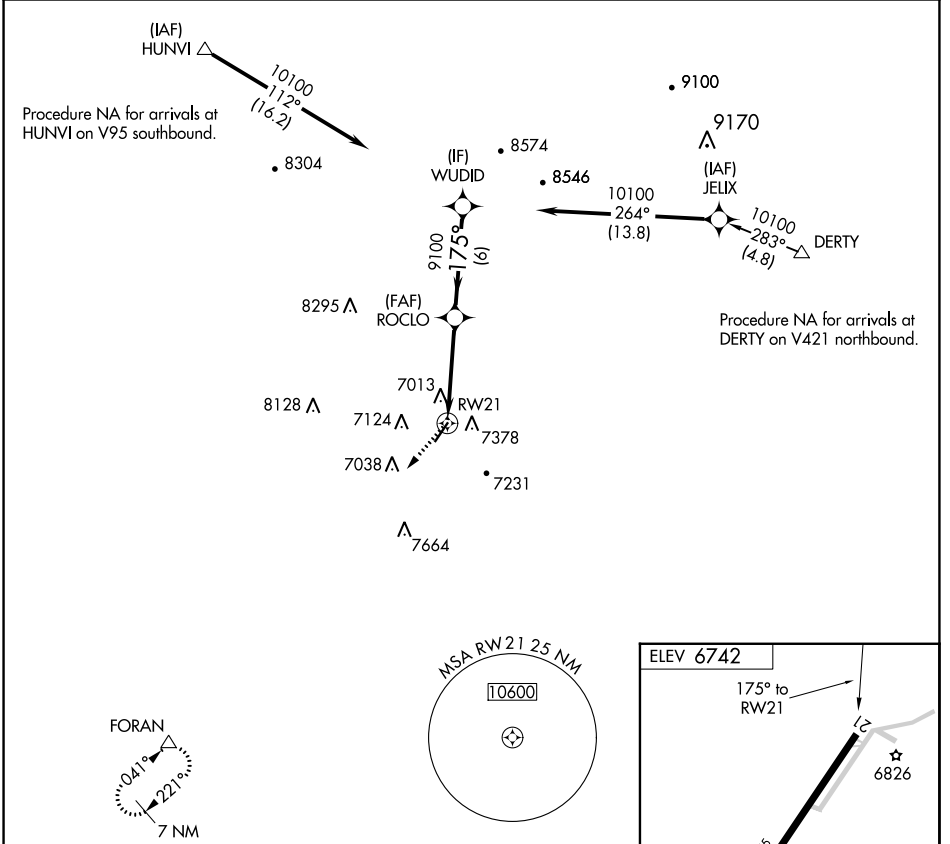

APP CRS 175°	Rwy Idg TDZE Apt Elev	N/A N/A 6742
------------------------	-----------------------------	---

RNAV (GPS)-B

WINDOW ROCK (R,Q,E)

RNP APCH.	MISSED APPROACH: Climbing right turn to 9600 direct FORAN and hold.
Circling Rwy 21 NA at night.	

ASOS 118.325	ALBUQUERQUE CENTER 124.325 288.25	UNICOM 122.8 (CTAF) 0
------------------------	---	---------------------------------

CATEGORY	A	B	C	D
CIRCLING	7740-1¼ 998 (1000-1¼)	7740-1½ 998 (1000-1½)	7780-3 1038 (1100-3)	8080-3 1338 (1400-3)

REIL Rwy 3 and 21

MIRL Rwy 3-21

SW-4, 28 NOV 2024 to 26 DEC 2024

SW-4, 28 NOV 2024 to 26 DEC 2024