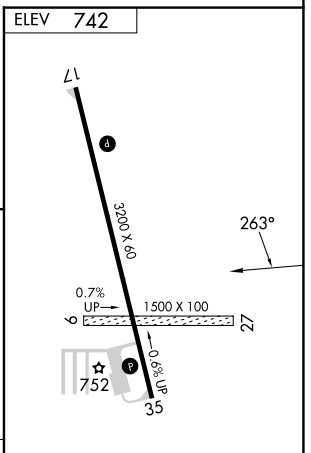

APP CRS 263°	Rwy Idg TDZE Apt Elev	N/A N/A 742
------------------------	-----------------------------	--

RNAV (GPS)-A

RICHLAND (93C)

RNP APCH. ▼ ▲ NA	Circling NA to Rwys 9 and 27. Procedure NA at night. Use Lone Rock altimeter setting.	MISSED APPROACH: Climbing right turn to 3000 direct JIRX and hold.
------------------------	---	--

LNR ASOS 119.425	CHICAGO CENTER 133.3 257.925	CTAF 122.9 0
----------------------------	--	------------------------

CATEGORY	A	B	C	D
CIRCLING	1680-1¼ 938 (1000-1¼)	1700-1½ 958 (1000-1½)	NA	

MIRL Rwy 17-35 0
REIL Rws 17 and 35 0