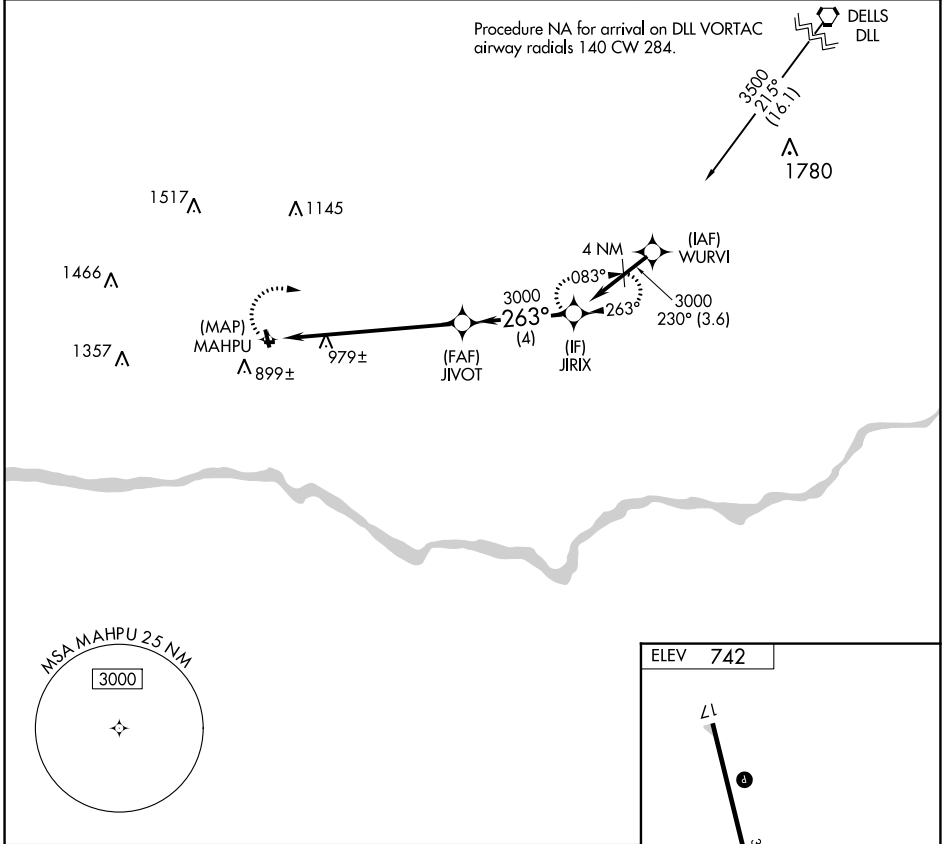

APP CRS 263°	Rwy Idg TDZE Apt Elev	N/A N/A 742
------------------------	-----------------------------	--

RNAV (GPS)-A

RICHLAND (93C)

RNP APCH. ▼ ▲ NA	Circling NA to Rwys 9 and 27. Procedure NA at night. Use Lone Rock altimeter setting.	MISSED APPROACH: Climbing right turn to 3000 direct JIRX and hold.
------------------------	---	--

LNR ASOS 119.425	CHICAGO CENTER 133.3 257.925	CTAF 122.9 0
----------------------------	--	------------------------

CATEGORY	A	B	C	D
CIRCLING	1680-1¼ 938 (1000-1¼)	1700-1½ 958 (1000-1½)	NA	

MIRL Rwy 17-35 0
REIL Rws 17 and 35 0

EC-3, 28 NOV 2024 to 26 DEC 2024

EC-3, 28 NOV 2024 to 26 DEC 2024