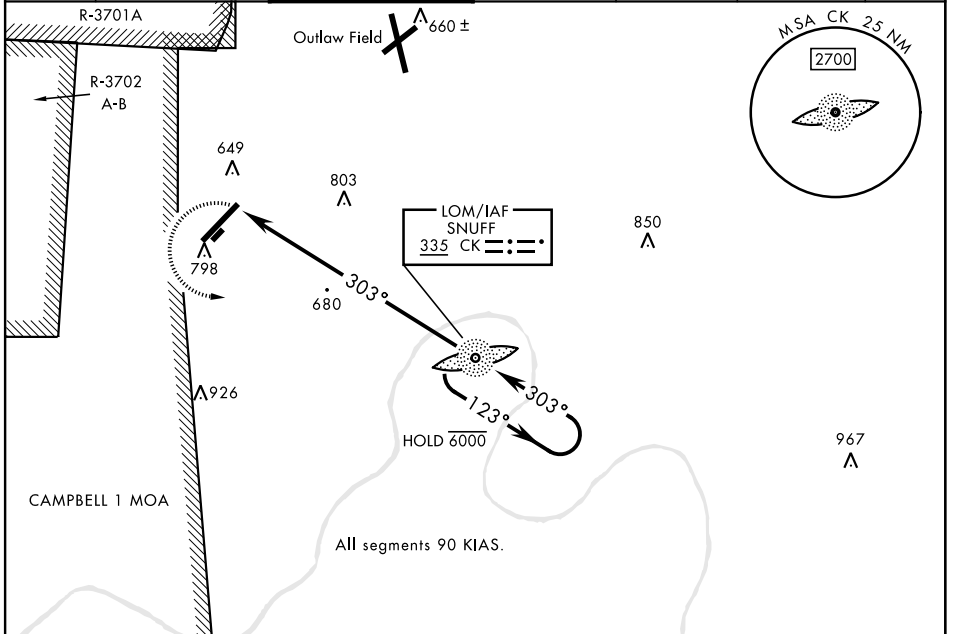

CLARKSVILLE, TENNESSEE

23250

COPTER NDB 303°

LOM CK 335	APCH CRS 303°	Rwy Idg TDZE Arpt Elev N/A N/A 595	AL-6373 [USA]	SABRE AAF (FORT CAMPBELL) (KEOD)
----------------------	-------------------------	--	---------------	----------------------------------

RADAR required (for procedure entry)		MISSED APPROACH: Climbing left turn to 2200 direct CK LOM and hold.			
When local altimeter setting not received, use Fort Campbell, KY altimeter setting.					

ATIS 306.5	CAMPBELL APP CON 134.35 307.025	TOWER ★ 124.675 (CTAF) 290.45	GND CON 142.975 267.3	CLNC DEL 237.6	EAGLE RADIO 285.7	ASR
----------------------	---	--	---------------------------------	--------------------------	-----------------------------	-----

CATEGORY	COPTER					
H-303°	1080-½	485	(500-½)			
	FAF to MAP 5.1 NM					
	Knots	45	60	75	90	105
	Min:Sec	6:48	5:06	4:05	3:24	2:55

CLARKSVILLE, TENNESSEE 36°34'N-87°29'W SABRE AAF (FORT CAMPBELL) (KEOD)

Amdt 6B 20JUN19

COPTER NDB 303°

SE-1, 28 NOV 2024 to 26 DEC 2024

SE-1, 28 NOV 2024 to 26 DEC 2024