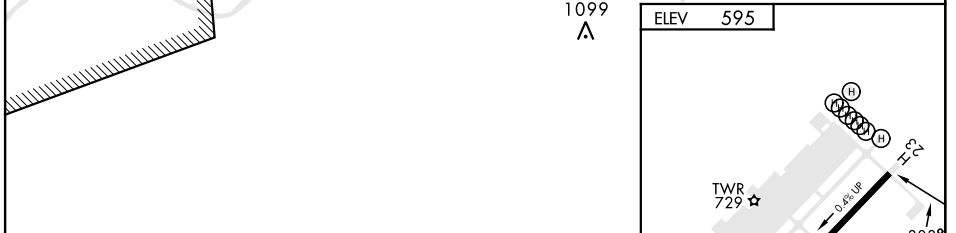

RADAR required (for procedure entry)		MISSED APPROACH: Climbing left turn to 2200 direct CK LOM and hold.			
When local altimeter setting not received, use Fort Campbell, KY altimeter setting.					

ATIS 306.5	CAMPBELL APP CON 134.35 307.025	TOWER ★ 124.675 (CTAF) 290.45	GND CON 142.975 267.3	CLNC DEL 237.6	EAGLE RADIO 285.7	ASR
----------------------	---	--	---------------------------------	--------------------------	-----------------------------	-----