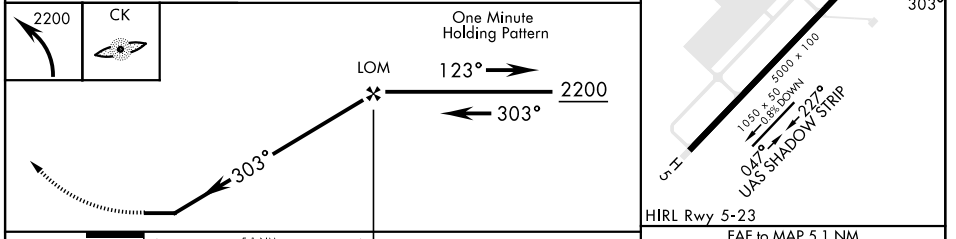

CLARKSVILLE, TENNESSEE

23250

COPTER NDB 303°

LOM CK 335	APCH CRS 303°	Rwy Idg TDZE Arpt Elev N/A N/A 595	AL-6373 [USA]	SABRE AAF (FORT CAMPBELL) (KEOD)
----------------------	-------------------------	--	---------------	----------------------------------

RADAR required (for procedure entry)		MISSED APPROACH: Climbing left turn to 2200 direct CK LOM and hold.			
When local altimeter setting not received, use Fort Campbell, KY altimeter setting.					

ATIS 306.5	CAMPBELL APP CON 134.35 307.025	TOWER ★ 124.675 (CTAF) 290.45	GND CON 142.975 267.3	CLNC DEL 237.6	EAGLE RADIO 285.7	ASR
----------------------	---	--	---------------------------------	--------------------------	-----------------------------	-----

CATEGORY	COPTER					
H-303°	1080-½	485	(500-½)			
	FAF to MAP 5.1 NM					
	Knots	45	60	75	90	105
	Min:Sec	6:48	5:06	4:05	3:24	2:55

CLARKSVILLE, TENNESSEE 36°34'N-87°29'W SABRE AAF (FORT CAMPBELL) (KEOD)