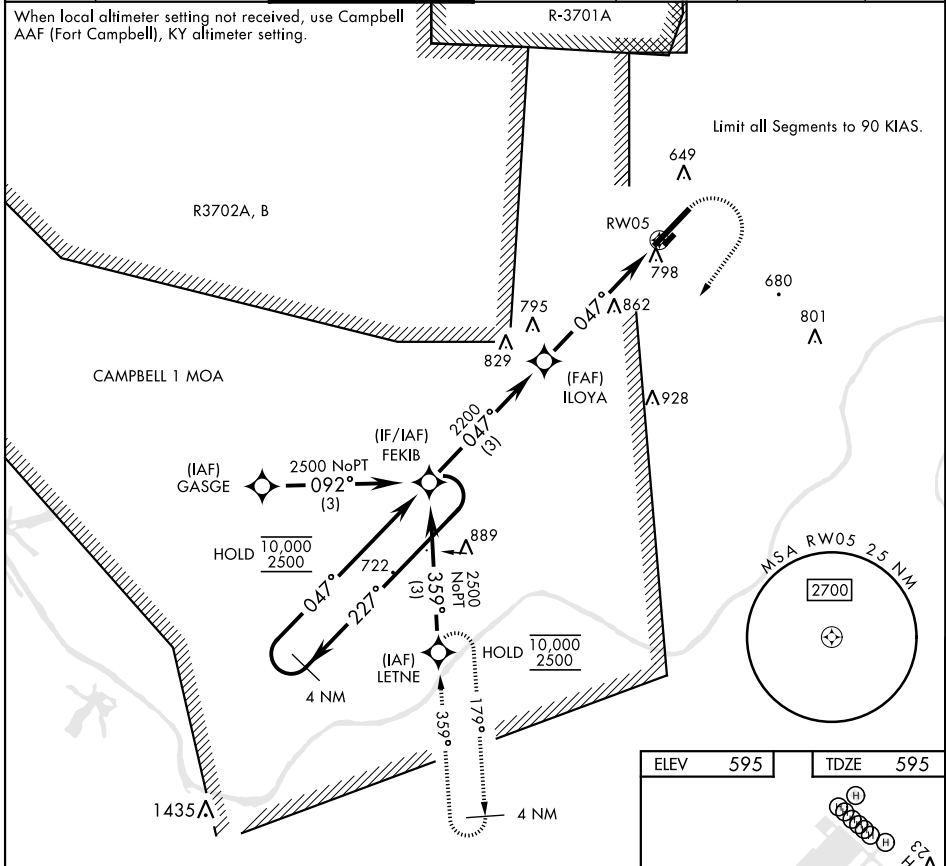

COPTER RNAV (GPS) Y RWY 5

APCH CRS	Rwy ldg	5000
047°	TDZE	595
	Arprt Elev	595

AL-6373 [USA]

SABRE AAF (FORT CAMPBELL) (KEOD)

RNP APCH - GPS

RADAR required

MISSED APPROACH: Climbing right turn to 2500 direct LETNE and hold.

ATIS	CAMPBELL APP CON	TOWER ★	GND CON	CLNC DEL	EAGLE RADIO	ASR
306.5	134.35 307.025	124.675 (CTAF) 290.45	142.975 267.3	237.6	285.7	

When local altimeter setting not received, use Campbell AAF (Fort Campbell), KY altimeter setting.

SE-1, 28 NOV 2024 to 26 DEC 2024

SE-1, 28 NOV 2024 to 26 DEC 2024

CATEGORY	COPTER		
LNAV MDA	1180-1	585	(600-1)

COPTER RNAV (GPS) Y RWY 5

HIRL Rwy 5-23