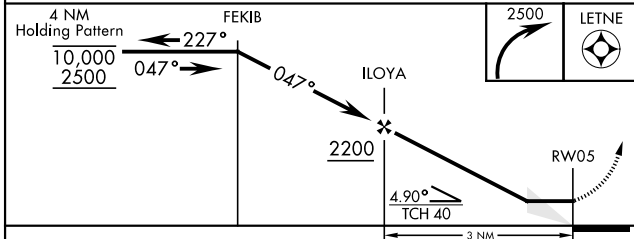

CATEGORY	COPTER		
LNAV MDA	1180-1	585	(600-1)

COPTER RNAV (GPS) Y RWY 5

HIRL Rwy 5-23