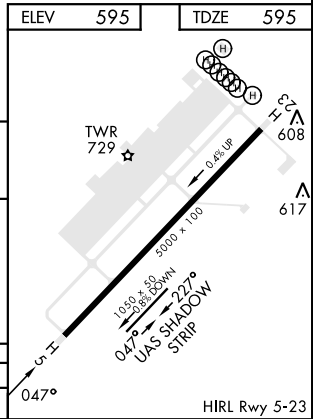

CATEGORY	COPTER		
LNAV MDA	1180-1	585	(600-1)

COPTER RNAV (GPS) Y RWY 5

HIRL Rwy 5-23