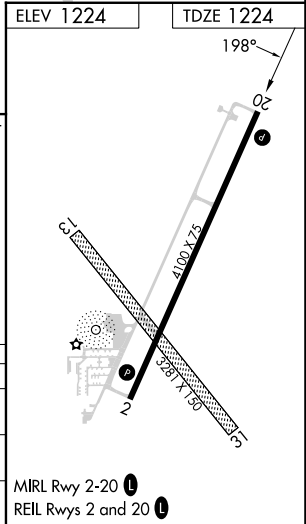

CATEGORY	A	B	C	D
LPV DA	1507-1	283 (300-1)		NA
LNAV MDA	1600-1	376 (400-1)		NA
CIRCLING	1760-1	536 (600-1)		NA