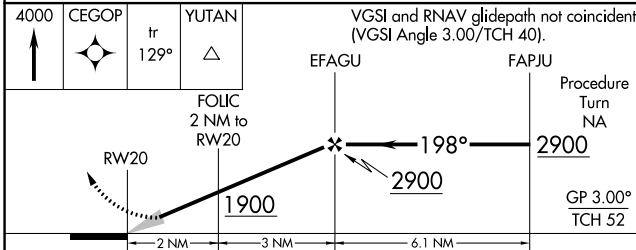

WAAS CH 48907 W20A	APP CRS 198°	Rwy Idg TDZE Apt Elev	4100 1224 1224
--	------------------------	-----------------------------	---

RNAV (GPS) RWY 20

WAHOO MUNI (AHQ)

RNP APCH - GPS.		MISSED APPROACH: Climb to 4000 direct CEGOP and on track 129° to YUTAN and hold, continue climb-in-hold to 4000.
Circling to Rwy 13-31 NA.		
AWOS-3P 125.975	OMAHA APP CON 120.1 354.05	UNICOM 122.7 (CTAF) 0

NC-2, 28 NOV 2024 to 26 DEC 2024

NC-2, 28 NOV 2024 to 26 DEC 2024

CATEGORY	A	B	C	D
LPV DA	1507-1	283 (300-1)		NA
LNAV MDA	1600-1	376 (400-1)		NA
CIRCLING	1760-1	536 (600-1)		NA