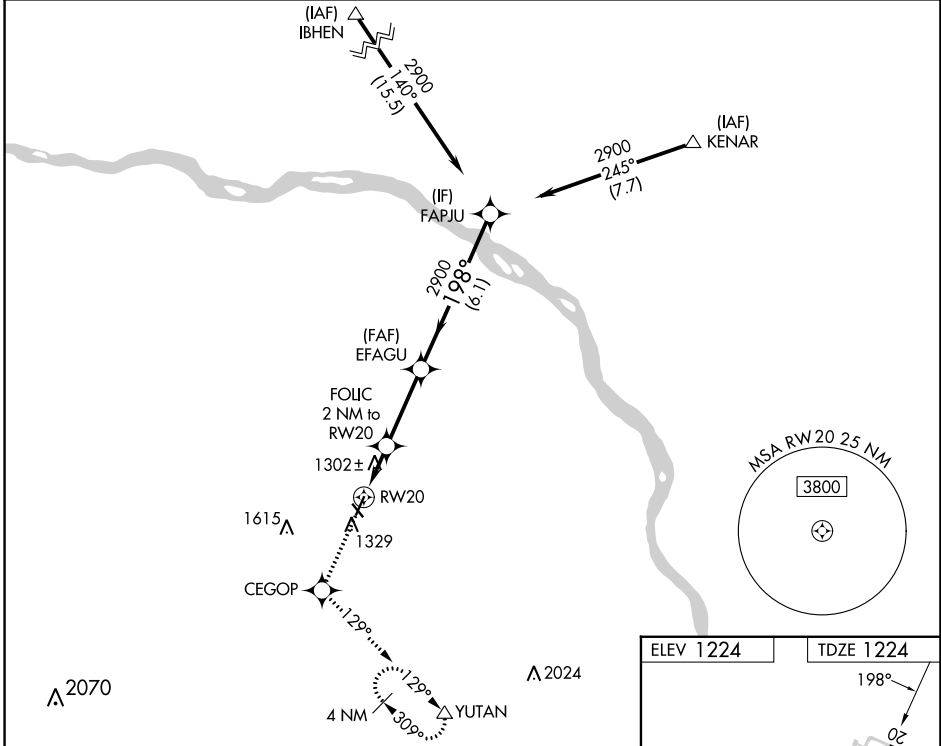

WAAS CH 48907 W20A	APP CRS 198°	Rwy Idg TDZE Apt Elev	4100 1224 1224
--	------------------------	-----------------------------	---

RNAV (GPS) RWY 20

WAHOO MUNI (AHQ)

RNP APCH - GPS.		MISSED APPROACH: Climb to 4000 direct CEGOP and on track 129° to YUTAN and hold, continue climb-in-hold to 4000.
Circling to Rwy 13-31 NA.		
AWOS-3P 125.975	OMAHA APP CON 120.1 354.05	UNICOM 122.7 (CTAF) 0

NC-2, 28 NOV 2024 to 26 DEC 2024

NC-2, 28 NOV 2024 to 26 DEC 2024

CATEGORY	A	B	C	D
LPV DA	1507-1	283 (300-1)		NA
LNAV MDA	1600-1	376 (400-1)		NA
CIRCLING	1760-1	536 (600-1)		NA