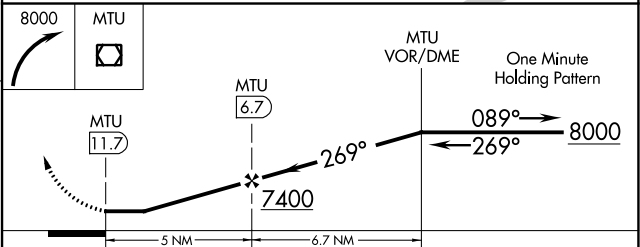

MISSED APPROACH: Climbing right turn to 8000 direct MTU VOR/DME and hold.

AWOS-3 121.125	SALT LAKE CENTER 133.9 370.85	UNICOM 122.8 (CTAF)
--------------------------	---	-------------------------------

Λ 7010

SW-4, 28 NOV 2024 to 26 DEC 2024

SW-4, 28 NOV 2024 to 26 DEC 2024

CATEGORY	A	B	C	D
C CIRCLING	6660-1¼	829 (900-1¼)	6660-2½ 829 (900-2½)	NA