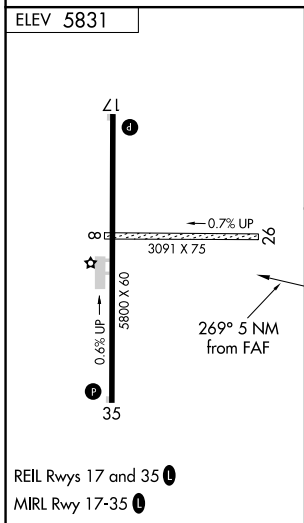

MISSED APPROACH: Climbing right turn to 8000 direct MTU VOR/DME and hold.

AWOS-3 121.125	SALT LAKE CENTER 133.9 370.85	UNICOM 122.8 (CTAF)
--------------------------	---	-------------------------------

Λ 7010

SW-4, 28 NOV 2024 to 26 DEC 2024

SW-4, 28 NOV 2024 to 26 DEC 2024

CATEGORY	A	B	C	D
C CIRCLING	6660-1¼	829 (900-1¼)	6660-2½ 829 (900-2½)	NA