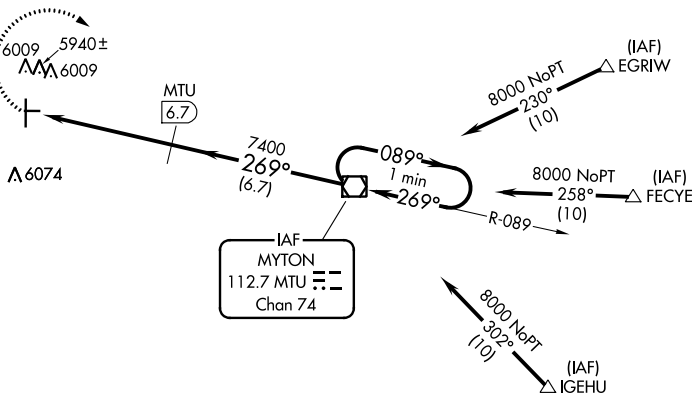

VOR/DME MTU 112.7 Chan 74	APP CRS 269°	Rwy Idg TDZE Apt Elev 5831	N/A N/A 5831
---	------------------------	--------------------------------------	---

VOR/DME-A
DUCHESNE MUNI (U69)

NA When local altimeter setting not received, use Vernal altimeter setting. Circling NA to Rwy 8 and 26.

MISSED APPROACH: Climbing right turn to 8000 direct MTU VOR/DME and hold.

AWOS-3 121.125	SALT LAKE CENTER 133.9 370.85	UNICOM 122.8 (CTAF)
--------------------------	---	-------------------------------

Λ 7010

SW-4, 28 NOV 2024 to 26 DEC 2024

SW-4, 28 NOV 2024 to 26 DEC 2024

CATEGORY	A	B	C	D
C CIRCLING	6660-1¼	829 (900-1¼)	6660-2½ 829 (900-2½)	NA