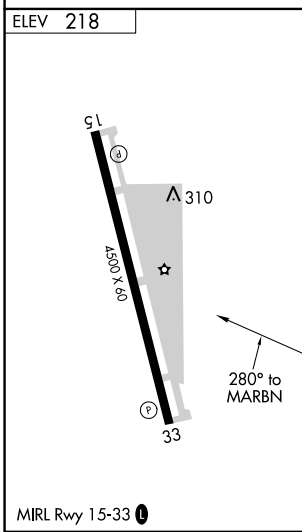

APP CRS	Rwy Idg	N/A
280°	TDZE	N/A
	Apt Elev	218

RNAV (GPS)-A

HAIGH FLD (O37)

RNP APCH.	MISSED APPROACH: Climbing left turn to 4800 direct JITIM and hold, continue climb-in-hold to 4800.
<p>▼ Use Chico altimeter setting; when not received, use Redding altimeter setting and increase all MDA 120 feet. Increase visibility Cat C and D ¼ SM.</p> <p>▲ NA</p>	
OAKLAND CENTER 132.2 350.3	UNICOM 122.7(CTAF) 1