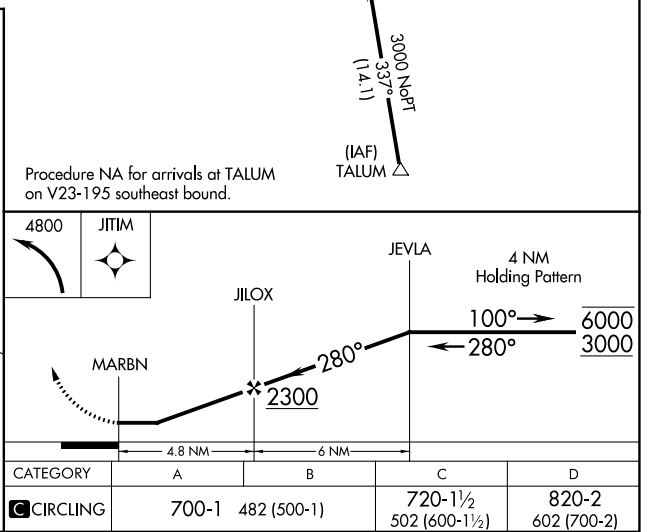

APP CRS	Rwy Idg	N/A
280°	TDZE	N/A
	Apt Elev	218

RNAV (GPS)-A

HAIGH FLD (O37)

RNP APCH.	MISSED APPROACH: Climbing left turn to 4800 direct JITIM and hold, continue climb-in-hold to 4800.
<p>▼ Use Chico altimeter setting; when not received, use Redding altimeter setting and increase all MDA 120 feet. Increase visibility Cat C and D ¼ SM.</p> <p>▲ NA</p>	
OAKLAND CENTER 132.2 350.3	UNICOM 122.7(CTAF) 1

SW-2, 28 NOV 2024 to 26 DEC 2024

SW-2, 28 NOV 2024 to 26 DEC 2024