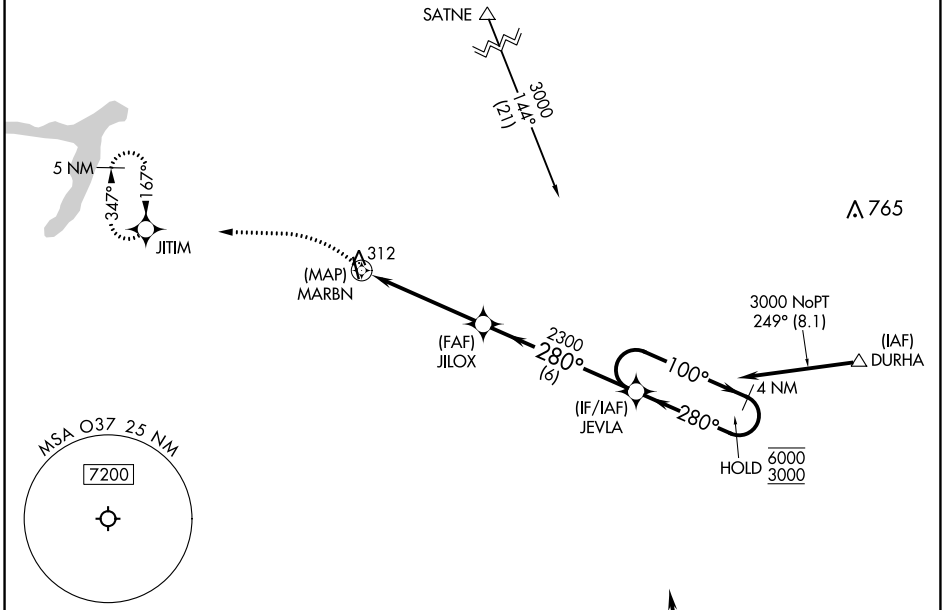

APP CRS	Rwy Idg	N/A
280°	TDZE	N/A
	Apt Elev	218

RNAV (GPS)-A

HAIGH FLD (O37)

RNP APCH.	MISSED APPROACH: Climbing left turn to 4800 direct JITIM and hold, continue climb-in-hold to 4800.
<p>▼ Use Chico altimeter setting; when not received, use Redding altimeter setting and increase all MDA 120 feet. Increase visibility Cat C and D ¼ SM.</p> <p>▲ NA</p>	
OAKLAND CENTER 132.2 350.3	UNICOM 122.7(CTAF) 1

SW-2, 28 NOV 2024 to 26 DEC 2024

SW-2, 28 NOV 2024 to 26 DEC 2024