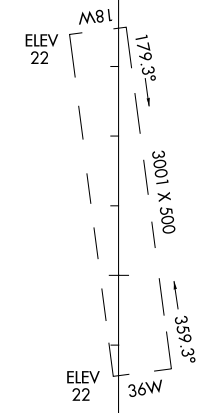

AIRPORT DIAGRAM

AL-6440 (FAA)

FLAGLER EXEC (FIN)
PALM COAST, FLORIDA

ATIS
 128.325
 FLAGLER TOWER ★
 118.95
 GND CON
 121.75
 CLNC DEL
 121.75

SE-3, 28 NOV 2024 to 26 DEC 2024

SE-3, 28 NOV 2024 to 26 DEC 2024

RWY 06-24
 PCN 19 F/B/Y/T
 S-60
 RWY 11-29
 PCN 27 F/A/X/T
 S-60

CAUTION: BE ALERT TO RUNWAY CROSSING CLEARANCES.
READBACK OF ALL RUNWAY HOLDING INSTRUCTIONS IS REQUIRED.

AIRPORT DIAGRAM

PALM COAST, FLORIDA
FLAGLER EXEC (FIN)