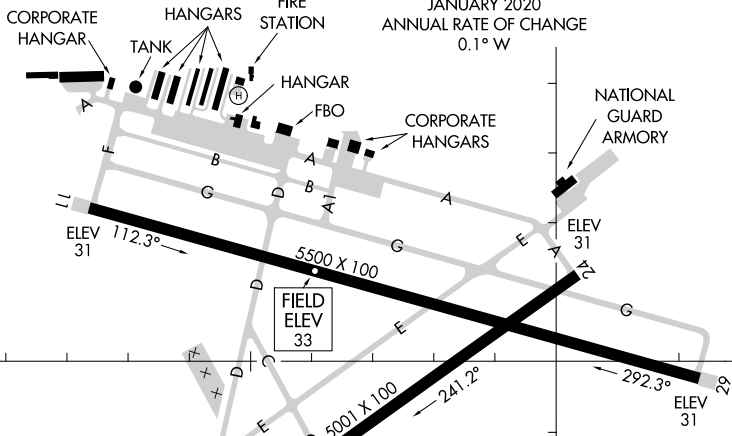

AIRPORT DIAGRAM

AL-6440 (FAA)

FLAGLER EXEC (FIN)
PALM COAST, FLORIDA

ATIS
 128.325
 FLAGLER TOWER ★
 118.95
 GND CON
 121.75
 CLNC DEL
 121.75

SE-3, 28 NOV 2024 to 26 DEC 2024

SE-3, 28 NOV 2024 to 26 DEC 2024

RWY 06-24
 PCN 19 F/B/Y/T
 S-60
 RWY 11-29
 PCN 27 F/A/X/T
 S-60

CAUTION: BE ALERT TO RUNWAY CROSSING CLEARANCES.
READBACK OF ALL RUNWAY HOLDING INSTRUCTIONS IS REQUIRED.

AIRPORT DIAGRAM

PALM COAST, FLORIDA
FLAGLER EXEC (FIN)