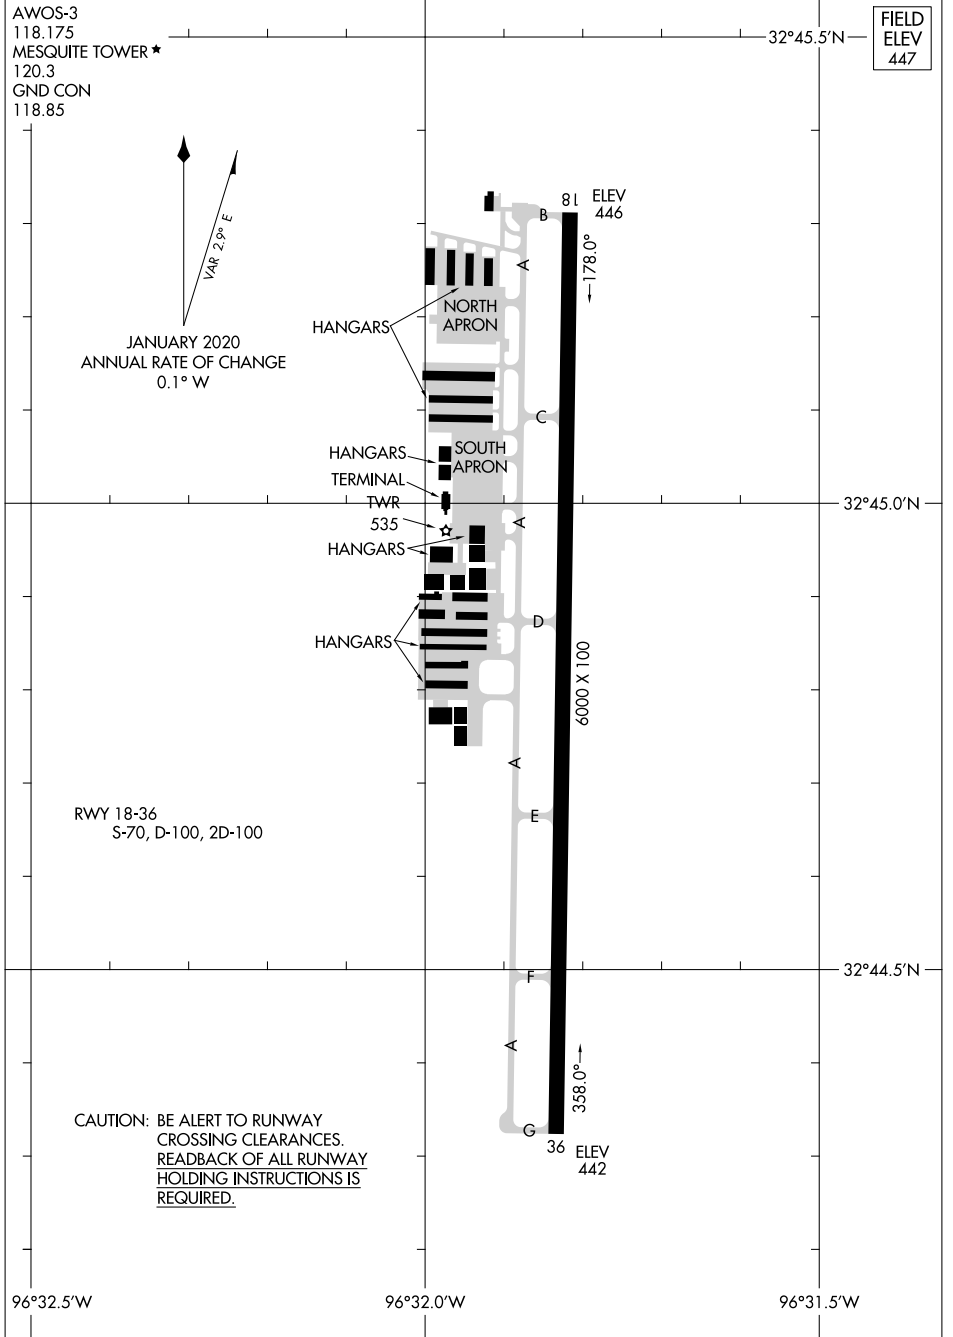

24305

AIRPORT DIAGRAM

MESQUITE METRO (HQZ)
MESQUITE, TEXAS

AL-6444 (FAA)

SC-2, 28 NOV 2024 to 26 DEC 2024

SC-2, 28 NOV 2024 to 26 DEC 2024

AIRPORT DIAGRAM

24305

MESQUITE, TEXAS
MESQUITE METRO (HQZ)