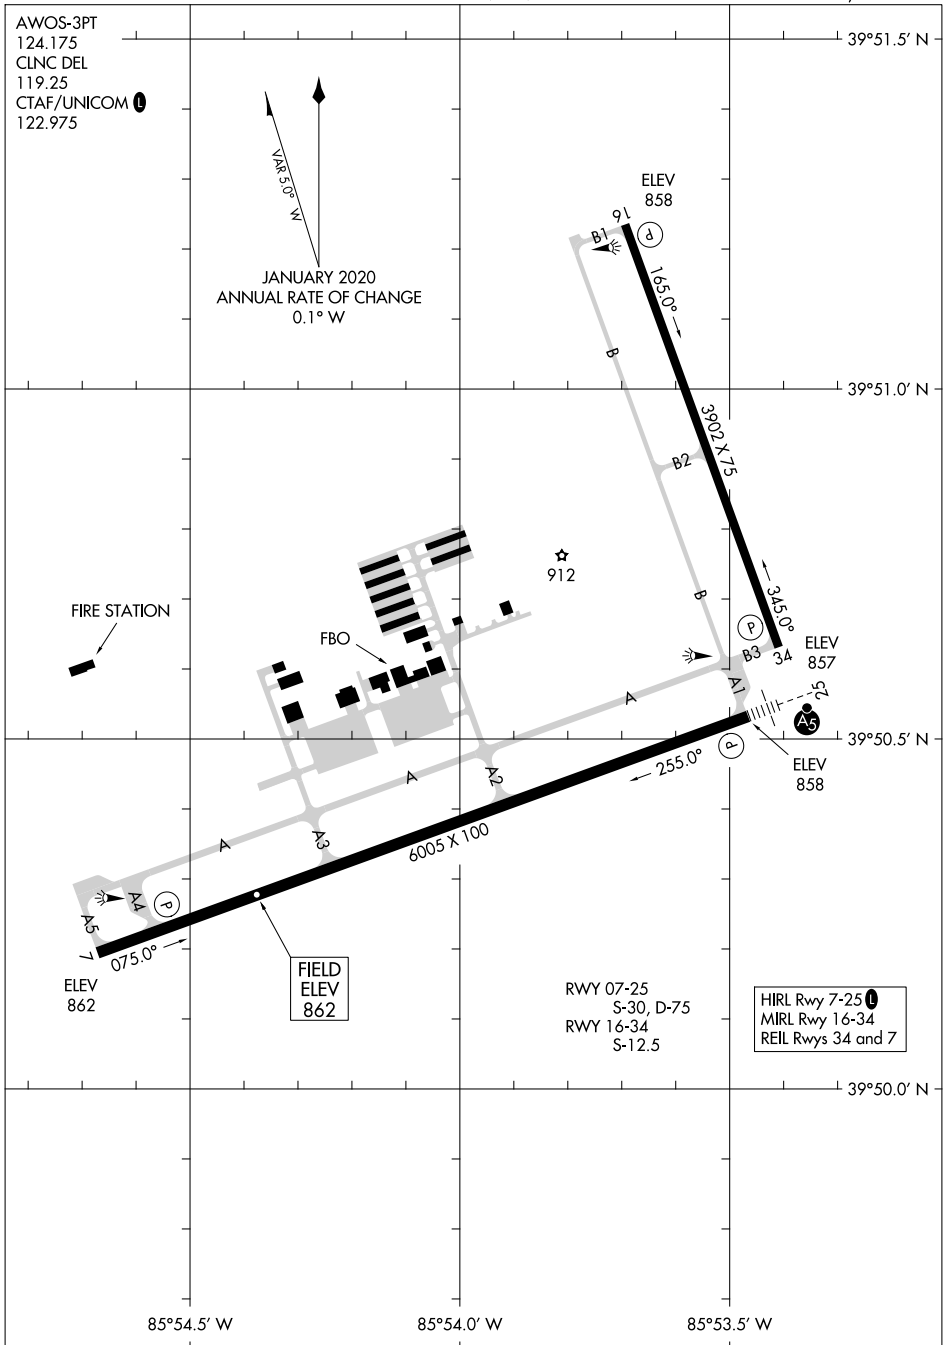

24081

AIRPORT DIAGRAM

AL-6452 (FAA)

INDIANAPOLIS RGNL (MQJ)
INDIANAPOLIS, INDIANA

AWOS-3PT
124.175
CLNC DEL
119.25
CTAF/UNICOM
122.975

VARS 5.0° N
JANUARY 2020
ANNUAL RATE OF CHANGE
0.1° W

EC-2, 28 NOV 2024 to 26 DEC 2024

EC-2, 28 NOV 2024 to 26 DEC 2024

AIRPORT DIAGRAM

24081

INDIANAPOLIS, INDIANA
INDIANAPOLIS RGNL (MQJ)