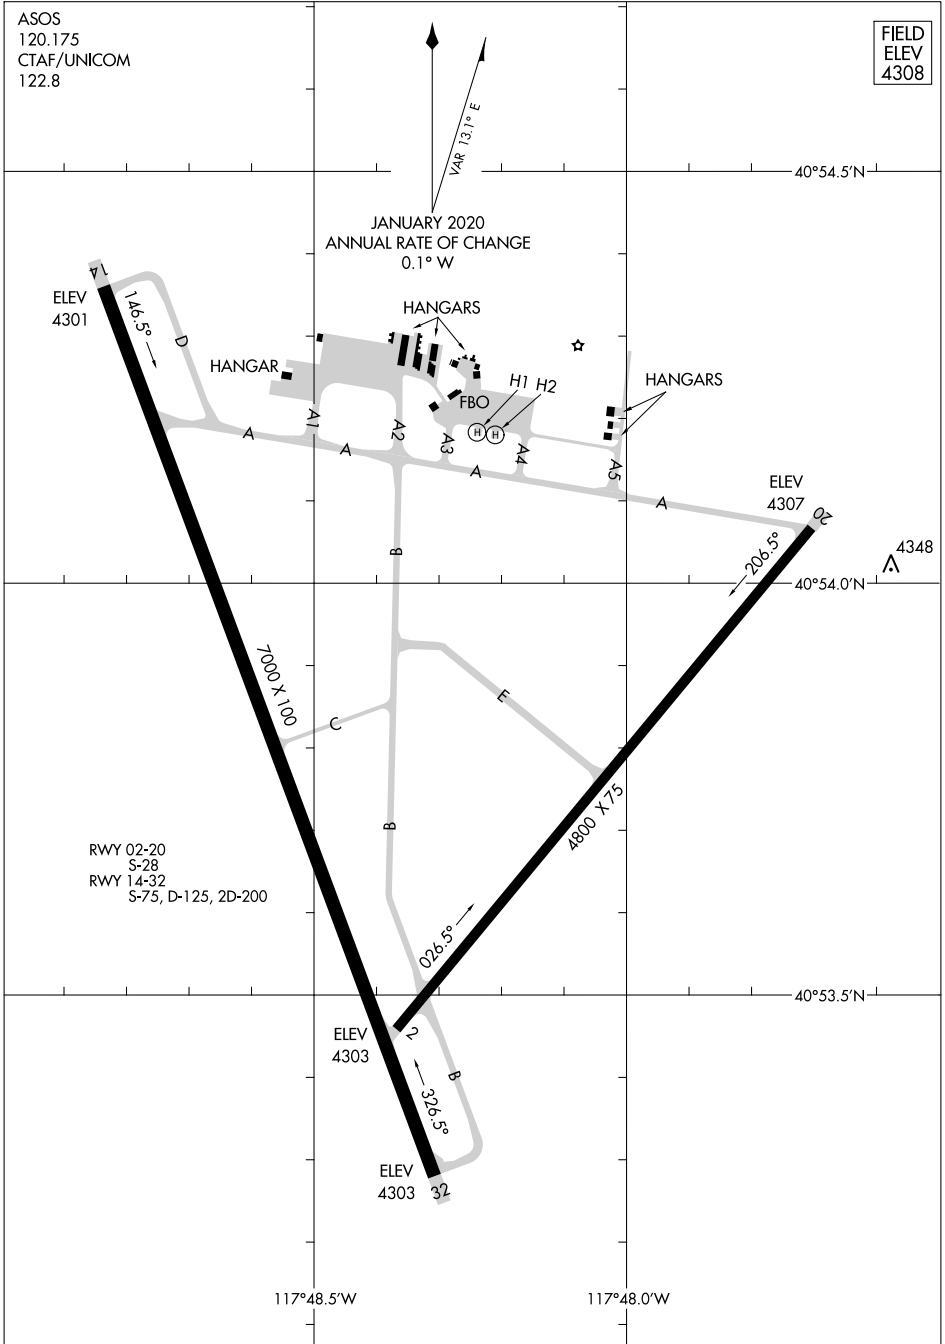

22363

AIRPORT DIAGRAM

WINNEMUCCA MUNI (WMC)
WINNEMUCCA, NEVADA

AL-6471 (FAA)

ASOS
120.175
CTAF/UNICOM
122.8

FIELD
ELEV
4308

SW-4, 28 NOV 2024 to 26 DEC 2024

SW-4, 28 NOV 2024 to 26 DEC 2024

AIRPORT DIAGRAM

22363

WINNEMUCCA, NEVADA
WINNEMUCCA MUNI (WMC)