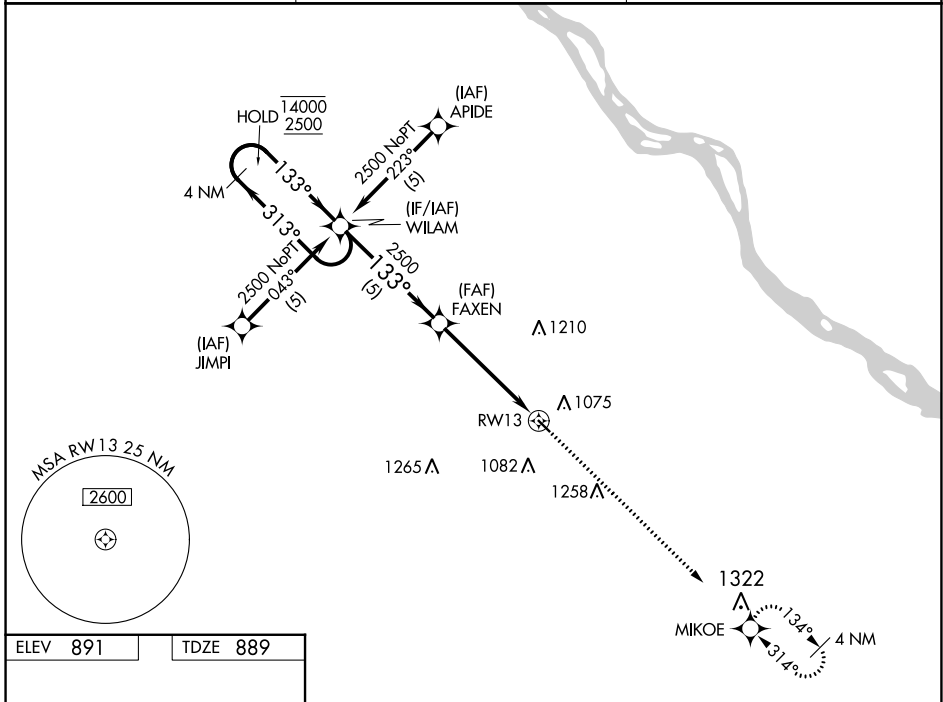

WAAS CH 77644 W13A	APP CRS 133°	Rwy Idg 3203 TDZE 889 Apt Elev 891
--	------------------------	---

RNAV (GPS) RWY 13

BOWLING GREEN MUNI (H19)

RNP APCH-GPS.	MISSED APPROACH: Climb to 2500 direct MIKOE and hold.
<p>▼ Circling Rwy 31 NA at night. Baro-VNAV NA.</p> <p>▲ NA Use Quincy altimeter setting.</p>	

UIN ASOS 121.425	KANSAS CITY CENTER 126.225 317.775	UNICOM 122.8 (CTAF) 0
----------------------------	--	---------------------------------

ELEV 891	TDZE 889
----------	----------

CATEGORY	A	B	C	D
LPV DA	1236-1	347 (400-1)		NA
LNAV/VNAV DA	1236-1	347 (400-1)		NA
LNAV MDA	1360-1	471 (500-1)		NA
C CIRCLING	1480-1	589 (600-1)		NA

NC-3, 28 NOV 2024 to 26 DEC 2024

NC-3, 28 NOV 2024 to 26 DEC 2024