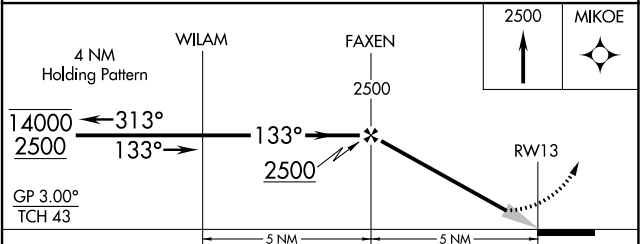

CATEGORY	A	B	C	D
LPV DA	1236-1	347 (400-1)		NA
LNAV/VNAV DA	1236-1	347 (400-1)		NA
LNAV MDA	1360-1	471 (500-1)		NA
C CIRCLING	1480-1	589 (600-1)		NA

NC-3, 28 NOV 2024 to 26 DEC 2024

NC-3, 28 NOV 2024 to 26 DEC 2024