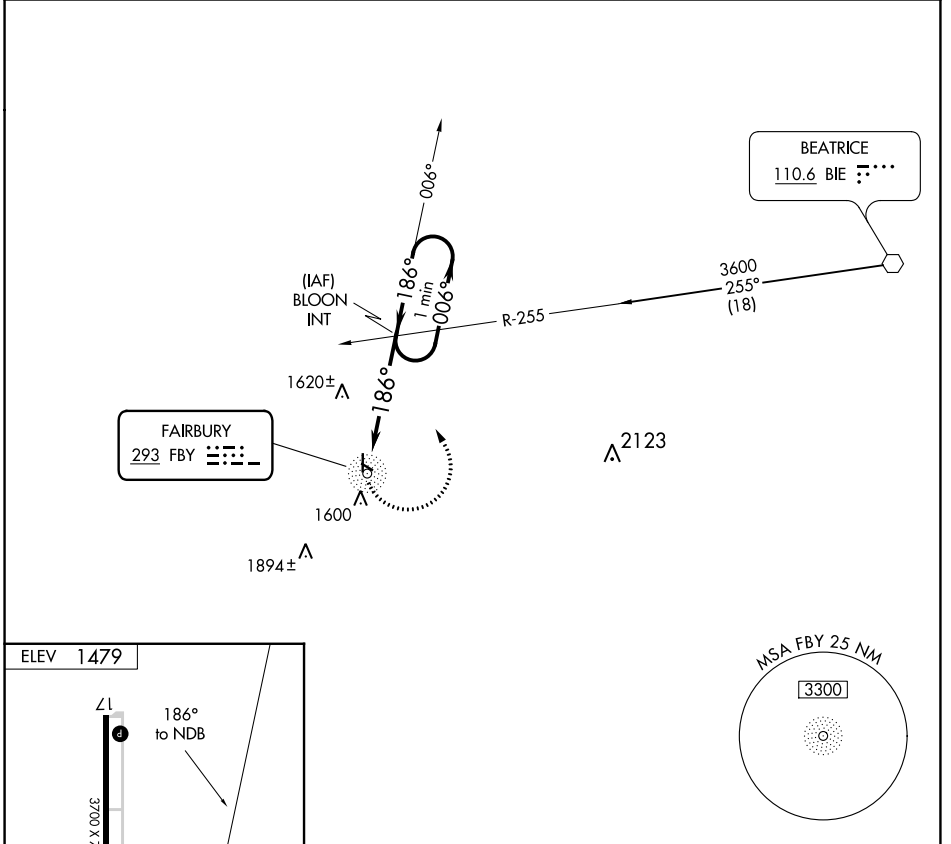

NDB FBY 293	APP CRS 186°	Rwy Idg TDZE Apt Elev N/A N/A 1479
-----------------------	------------------------	--

NDB-A
FAIRBURY MUNI (F'BY)

NA Use Hebron altimeter setting; when not received, use Beatrice altimeter setting and increase all MDAs 40 feet. Circling NA to Rws 11 and 29.

MISSED APPROACH: Climbing left turn to 3600 via FBY bearing 006° to BLOON INT and hold.

HJH AWOS-3 118.525	MINNEAPOLIS CENTER 126.4 317.7	UNICOM 122.7 (CTAF)
------------------------------	--	-------------------------------

CATEGORY	A	B	C	D
CIRCLING	2000-1 521 (600-1)	2040-1 561 (600-1)	NA	

NC-2, 28 NOV 2024 to 26 DEC 2024

NC-2, 28 NOV 2024 to 26 DEC 2024