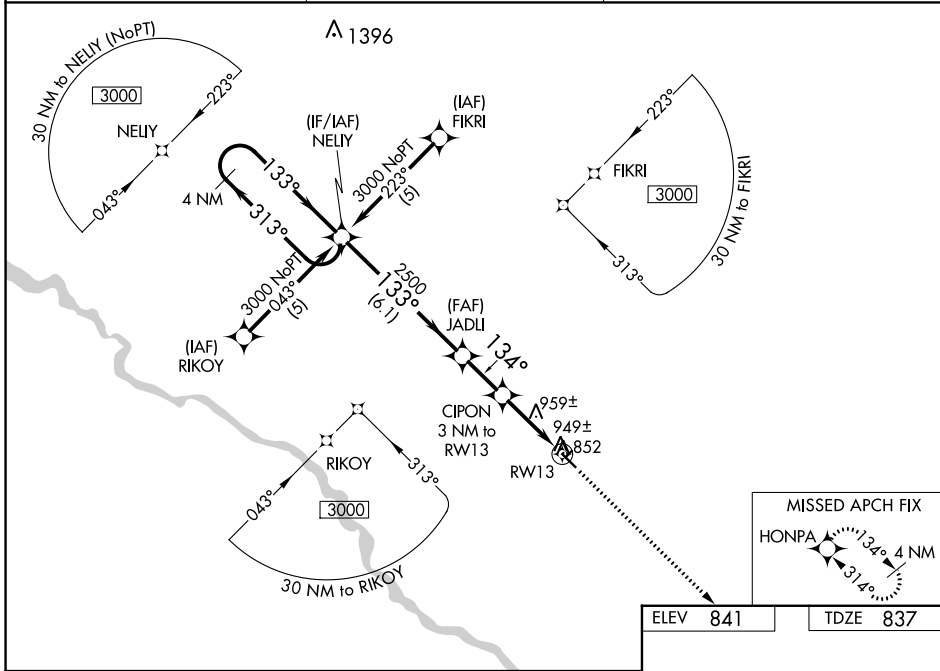

WAAS CH 78215 W13A	APP CRS 134°	Rwy Idg 4012
		TDZE 837
		Apt Elev 841

RNAV (GPS) RWY 13

OSKALOOSA MUNI (00A)

RNP APCH.	MISSED APPROACH: Climb to 3000 direct HONPA and hold.
<p>⚠ When local altimeter setting not received, use Ottumwa altimeter setting and increase all DA 18 feet and all MDA 20 feet and increase LNAV/VNAV all Cats visibility ¼ mile. Baro-VNAV and VDP NA when using Ottumwa altimeter setting. For uncompensated Baro-VNAV systems, LNAV/VNAV NA below -1.6°C (4°F) or above 54°C (130°F).</p>	

AWOS-3 118.625	CHICAGO CENTER 118.15 335.575	UNICOM 122.8 (CTAF) 0
--------------------------	---	---------------------------------

CATEGORY	A	B	C	D
LPV DA	1193-1¼	356 (400-1¼)		NA
LNAV/VNAV DA	1219-1¼	382 (400-1¼)		NA
LNAV MDA	1220-1	383 (400-1)		NA
CIRCLING	1260-1 419 (500-1)	1300-1 459 (500-1)	1300-1½ 459 (500-1½)	NA

NC-3, 28 NOV 2024 to 26 DEC 2024

NC-3, 28 NOV 2024 to 26 DEC 2024