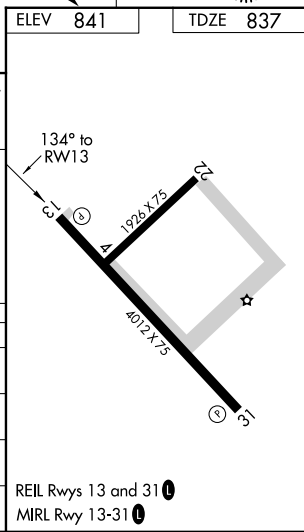

WAAS CH 78215 W13A	APP CRS 134°	Rwy Idg 4012
		TDZE 837
		Apt Elev 841

RNAV (GPS) RWY 13

OSKALOOSA MUNI (00A)

RNP APCH.	MISSED APPROACH: Climb to 3000 direct HONPA and hold.
⚠ When local altimeter setting not received, use Ottumwa altimeter setting and increase all DA 18 feet and all MDA 20 feet and increase LNAV/VNAV all Cats visibility ¼ mile. Baro-VNAV and VDP NA when using Ottumwa altimeter setting. For uncompensated Baro-VNAV systems, LNAV/VNAV NA below -1.6°C (4°F) or above 54°C (130°F).	

AWOS-3 118.625	CHICAGO CENTER 118.15 335.575	UNICOM 122.8 (CTAF) 0

CATEGORY	A	B	C	D
LPV DA	1193-1¼	356 (400-1¼)		NA
LNAV/VNAV DA	1219-1¼	382 (400-1¼)		NA
LNAV MDA	1220-1	383 (400-1)		NA
CIRCLING	1260-1 419 (500-1)	1300-1 459 (500-1)	1300-1½ 459 (500-1½)	NA

NC-3, 28 NOV 2024 to 26 DEC 2024

NC-3, 28 NOV 2024 to 26 DEC 2024