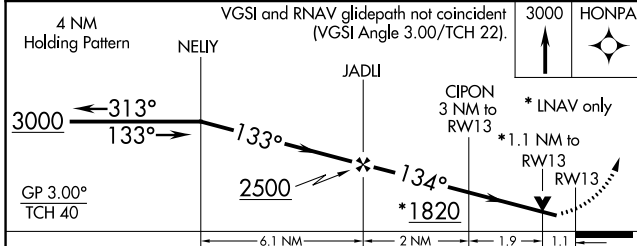

WAAS CH 78215 W13A	APP CRS 134°	Rwy Idg 4012
		TDZE 837
		Apt Elev 841

RNAV (GPS) RWY 13

OSKALOOSA MUNI (00A)

RNP APCH.	MISSED APPROACH: Climb to 3000 direct HONPA and hold.
<p>⚠ When local altimeter setting not received, use Ottumwa altimeter setting and increase all DA 18 feet and all MDA 20 feet and increase LNAV/VNAV all Cats visibility ¼ mile. Baro-VNAV and VDP NA when using Ottumwa altimeter setting. For uncompensated Baro-VNAV systems, LNAV/VNAV NA below -1.6°C (4°F) or above 54°C (130°F).</p>	

AWOS-3 118.625	CHICAGO CENTER 118.15 335.575	UNICOM 122.8 (CTAF) 0
--------------------------	---	---------------------------------

CATEGORY	A	B	C	D
LPV DA	1193-1¼	356 (400-1¼)		NA
LNAV/VNAV DA	1219-1¼	382 (400-1¼)		NA
LNAV MDA	1220-1	383 (400-1)		NA
CIRCLING	1260-1 419 (500-1)	1300-1 459 (500-1)	1300-1½ 459 (500-1½)	NA