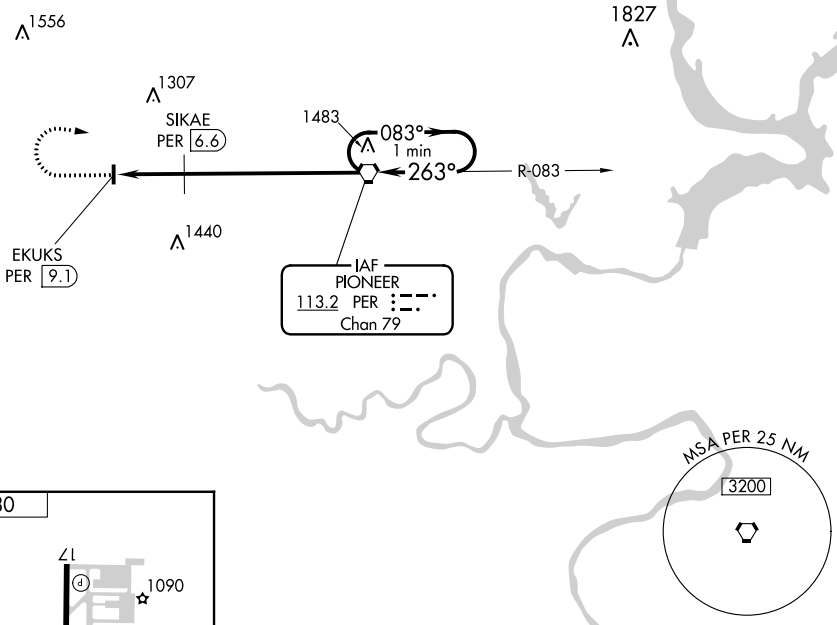

VORTAC PER 113.2 Chan 79	APP CRS 263°	Rwy Idg TDZE Apt Elev N/A N/A 1030
--	------------------------	--

VOR-A

BLACKWELL-TONKAWA MUNI (BKN)

When local altimeter setting not received, use Ponca City altimeter setting and increase all MDA 40 feet.

MISSED APPROACH: Climb to 2800 then right turn direct PER VORTAC and hold.

AWOS-3PT 120.575	KANSAS CITY CENTER 127.8 319.1	UNICOM 122.8 (CTAF) 0
----------------------------	--	--

SC-1, 28 NOV 2024 to 26 DEC 2024

SC-1, 28 NOV 2024 to 26 DEC 2024

CATEGORY	A	B	C	D
CIRCLING	1640-1	610 (700-1)	1640-1 ³ / ₄ 610 (700-1 ³ / ₄)	NA
SIKAE FIX MINIMUMS				
CIRCLING	1440-1 410 (500-1)	1480-1 450 (500-1)	1620-1 ³ / ₄ 590 (600-1 ³ / ₄)	NA