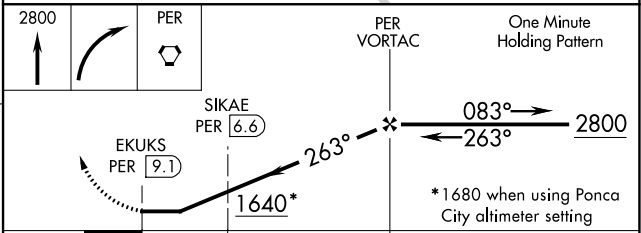

CATEGORY	A	B	C	D
CIRCLING	1640-1	610 (700-1)	1640-1³/₄ 610 (700-1³/₄)	NA
SIKAE FIX MINIMUMS				
CIRCLING	1440-1 410 (500-1)	1480-1 450 (500-1)	1620-1³/₄ 590 (600-1³/₄)	NA