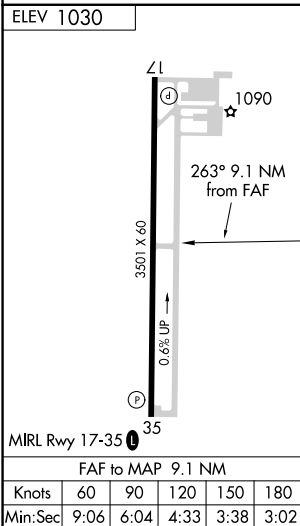

CATEGORY	A	B	C	D
CIRCLING	1640-1	610 (700-1)	1640-1³/₄ 610 (700-1³/₄)	NA
SIKAE FIX MINIMUMS				
CIRCLING	1440-1 410 (500-1)	1480-1 450 (500-1)	1620-1³/₄ 590 (600-1³/₄)	NA