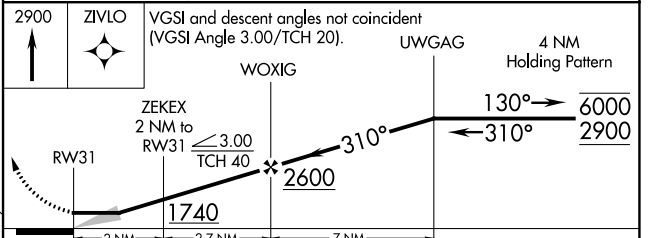

APP CRS	Rwy Idg	3402
310°	TDZE	1073
	Apt Elev	1073

RNAV (GPS) RWY 31

SPRINGFIELD MUNI (D42)

RNP APCH.	MISSED APPROACH: Climb to 2900 direct ZIVLO and hold.
NA Use Redwood Falls altimeter setting.	

RWF ASOS 126.575	MINNEAPOLIS CENTER 127.1 290.2	UNICOM 122.8 (CTAF) 0
----------------------------	------------------------------------------	---------------------------------

CATEGORY	A	B	C	D
LNAV MDA	1500-1	427 (500-1)	1500-1¼ 427 (500-1¼)	NA
CIRCLING	1660-1 587 (600-1)	1820-1 747 (800-1)	1820-2¼ 747 (800-2¼)	NA

NC-1, 28 NOV 2024 to 26 DEC 2024

NC-1, 28 NOV 2024 to 26 DEC 2024