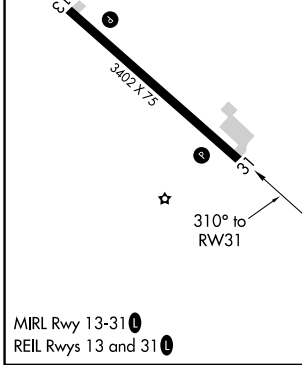

APP CRS	Rwy Idg	3402
310°	TDZE	1073
	Apt Elev	1073

RNAV (GPS) RWY 31

SPRINGFIELD MUNI (D42)

RNP APCH.	MISSED APPROACH: Climb to 2900 direct ZIVLO and hold.
NA Use Redwood Falls altimeter setting.	

RWF ASOS 126.575	MINNEAPOLIS CENTER 127.1 290.2	UNICOM 122.8 (CTAF) 0
----------------------------	------------------------------------------	---------------------------------

CATEGORY	A	B	C	D
LNAV MDA	1500-1	427 (500-1)	1500-1¼ 427 (500-1¼)	NA
CIRCLING	1660-1 587 (600-1)	1820-1 747 (800-1)	1820-2¼ 747 (800-2¼)	NA

NC-1, 28 NOV 2024 to 26 DEC 2024

NC-1, 28 NOV 2024 to 26 DEC 2024