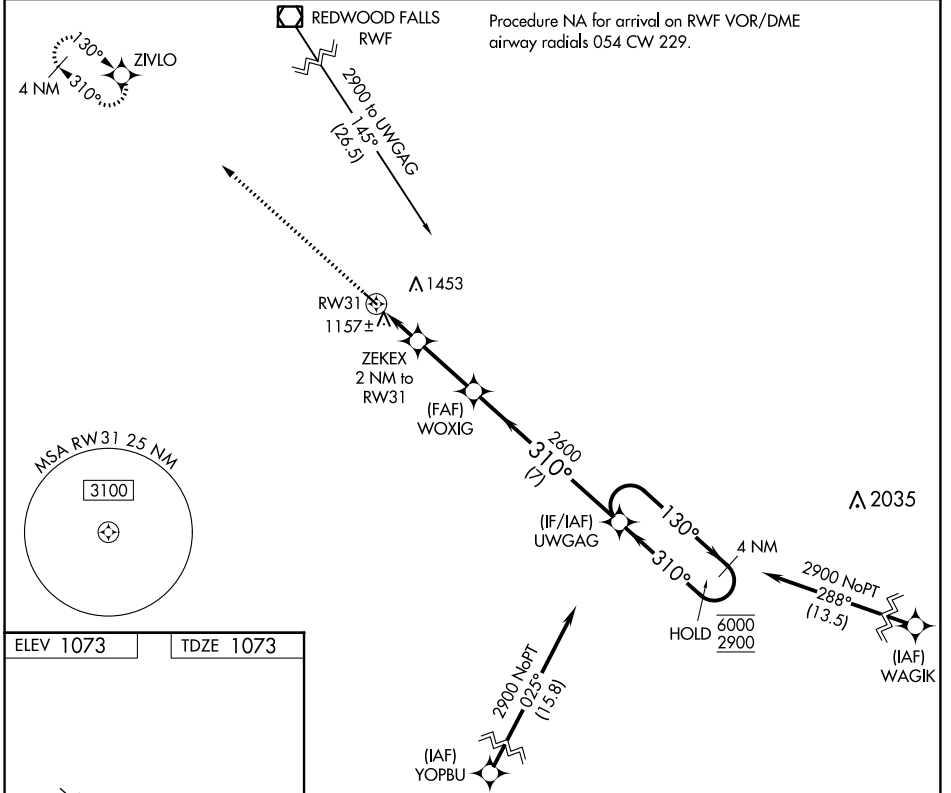

APP CRS	Rwy Idg	3402
310°	TDZE	1073
	Apt Elev	1073

RNAV (GPS) RWY 31

SPRINGFIELD MUNI (D42)

RNP APCH.	MISSED APPROACH: Climb to 2900 direct ZIVLO and hold.
NA Use Redwood Falls altimeter setting.	

RWF ASOS 126.575	MINNEAPOLIS CENTER 127.1 290.2	UNICOM 122.8 (CTAF) 0
----------------------------	------------------------------------------	---------------------------------

CATEGORY	A	B	C	D
LNAV MDA	1500-1	427 (500-1)	1500-1¼ 427 (500-1¼)	NA
CIRCLING	1660-1 587 (600-1)	1820-1 747 (800-1)	1820-2¼ 747 (800-2¼)	NA

NC-1, 28 NOV 2024 to 26 DEC 2024

NC-1, 28 NOV 2024 to 26 DEC 2024