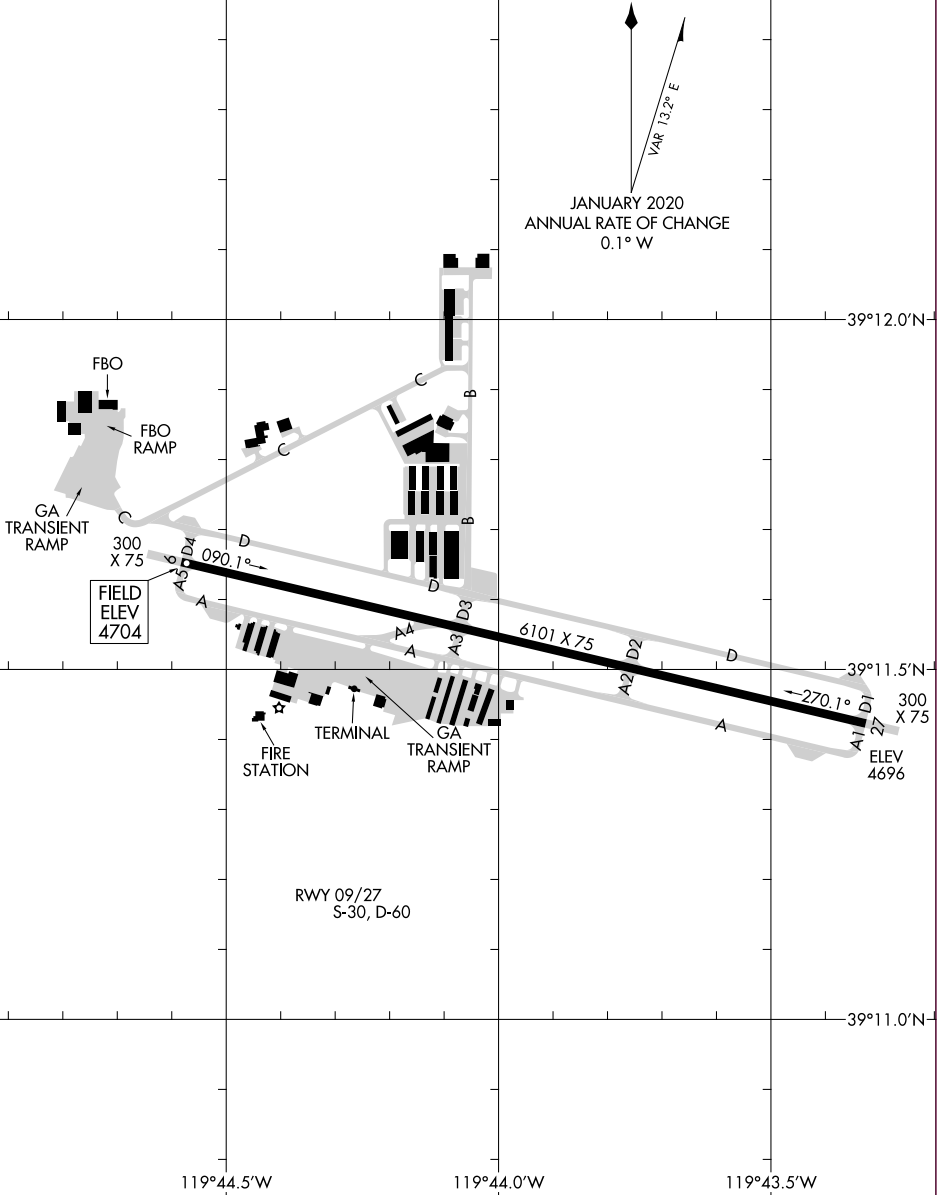

22307

AIRPORT DIAGRAM

AL-6515 (FAA)

CARSON CITY (CXP)
CARSON CITY, NEVADA

AWOS-3PT
119.925
CTAF/UNICOM
123.0
CLNC DEL
133.25

39°12.5'N

39°12.0'N

39°11.5'N

39°11.0'N

SW-4, 28 NOV 2024 to 26 DEC 2024

SW-4, 28 NOV 2024 to 26 DEC 2024

119°44.5'W

119°44.0'W

119°43.5'W

AIRPORT DIAGRAM

22307

CARSON CITY, NEVADA
CARSON CITY (CXP)