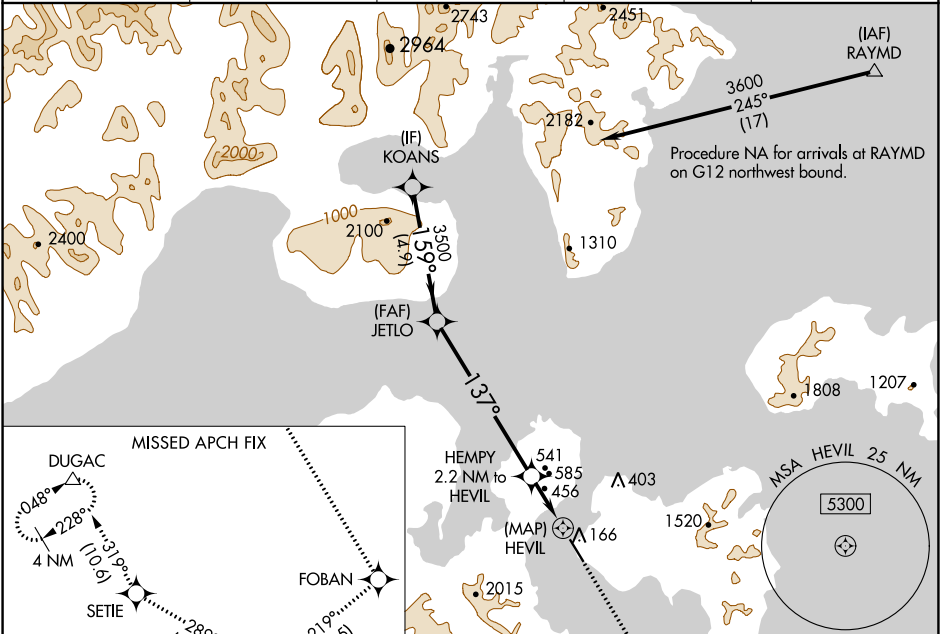

WAAS CH 86844 W 14B	APP CRS 137°	Rwy Idg TDZE Apt Elev	4099 23 24
---	------------------------	-----------------------------	---------------------------------------

RNAV (GPS) Y RWY 14

SAND POINT (SDP) (PASD)

RNP APCH-GPS.		MISSED APPROACH: Climb to 5000 on the RNAV missed approach route to DUGAC and hold.	
		Circling NA northeast of Rwy 14-32.	

AWOS-3P 134.85	ANCHORAGE CENTER 125.35 346.3	CLNC DEL 122.3 (CTAF) 0	COLD BAY RADIO 122.3	UNICOM 122.8
--------------------------	---	-----------------------------------	--------------------------------	------------------------

AK, 31 OCT 2024 to 26 DEC 2024

AK, 31 OCT 2024 to 26 DEC 2024