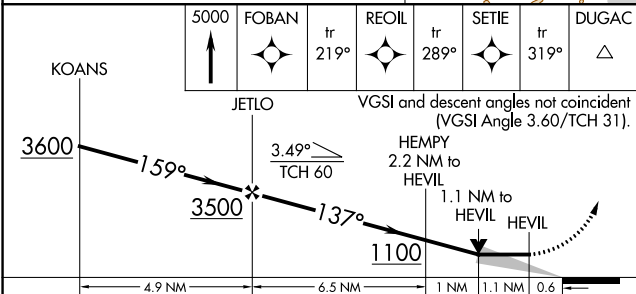

CATEGORY	A	B	C	D
LP MDA	720-1	697 (700-1)	720-2	697 (700-2)
RNAV MDA	840-1 817 (900-1)	840-1¼ 817 (900-1¼)	840-2½	817 (900-2½)
CIRCLING	840-1¼	816 (900-1¼)	1580-3 1556 (1600-3)	2240-3 2216 (2300-3)