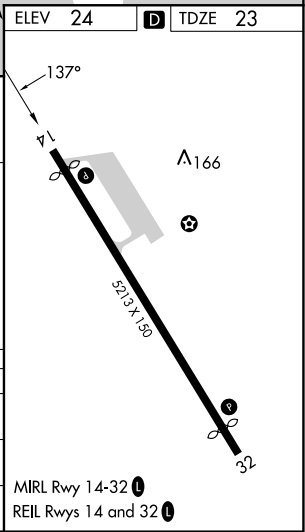

RNP APCH-GPS.		MISSED APPROACH: Climb to 5000 on the RNAV missed approach route to DUGAC and hold.	
		Circling NA northeast of Rwy 14-32.	

AWOS-3P 134.85	ANCHORAGE CENTER 125.35 346.3	CLNC DEL 122.3 (CTAF) 0	COLD BAY RADIO 122.3	UNICOM 122.8
--------------------------	---	-----------------------------------	--------------------------------	------------------------

ELEV 24	TDZE 23
---------	---------

CATEGORY	A	B	C	D
LP MDA	720-1	697 (700-1)	720-2	697 (700-2)
RNAV MDA	840-1 817 (900-1)	840-1¼ 817 (900-1¼)	840-2½	817 (900-2½)
CIRCLING	840-1¼	816 (900-1¼)	1580-3 1556 (1600-3)	2240-3 2216 (2300-3)