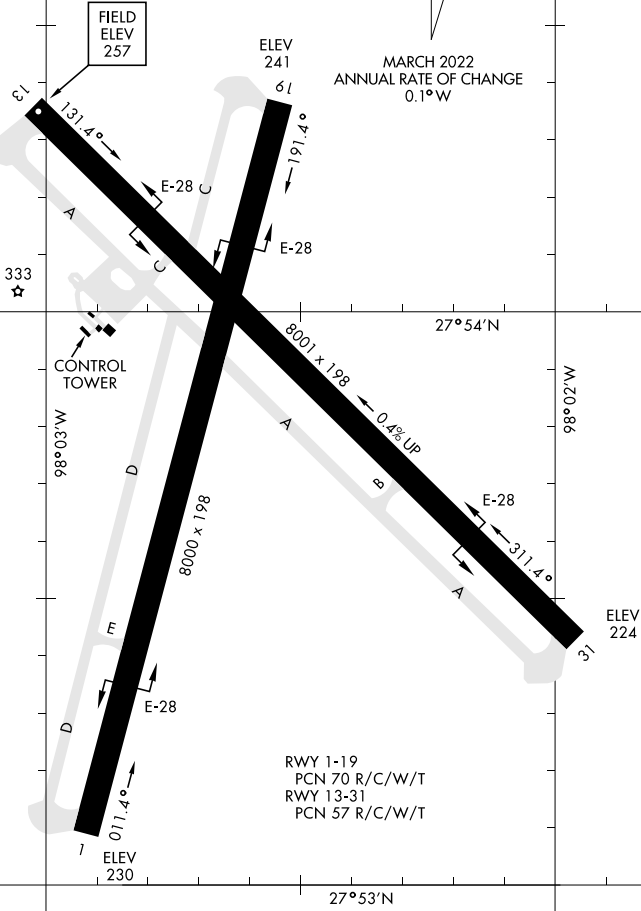

# AIRPORT DIAGRAM

AL-6553 [USN]

ORANGE GROVE HALP (KNOG)

ORANGE GROVE, TEXAS

ATIS ★ 254.35  
 TOWER ★  
 128.4 281.425  
 GND CON  
 229.4

RWY 1-19  
 PCN 70 R/C/W/T  
 RWY 13-31  
 PCN 57 R/C/W/T

SC-3, 28 NOV 2024 to 26 DEC 2024

SC-3, 28 NOV 2024 to 26 DEC 2024

# AIRPORT DIAGRAM

ORANGE GROVE, TEXAS  
ORANGE GROVE HALP (KNOG)