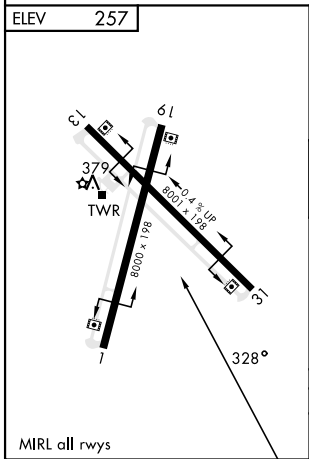

TACAN-A

TACAN Chan 125	NQI 328°	APCH CRS 328°	Rwy ldg TDZE Arprt Elev N/A N/A 257
--------------------------	--------------------	-------------------------	---

[USN]

ORANGE GROVE NALF (KNOG)

MISSED APPROACH: Climb to 2000 on NQI TACAN R-328, then left turn to intercept NQI R-328 to DAMPS and hold.			
ATIS ★ 254.35	KINGSVILLE APP CON 119.90 290.45	TOWER ★ 128.4 281.425	GND CON 229.4

2000 NQI R-328	NQI R-328	DAMPS NQI (21)	COLAH NQI (15)
HIKRE NQI (26.3)		DAMPS NQI (21)	3000
5.3 NM		2000	
CATEGORY	A	B	C
C CIRCLING	720-1 463	(500-1)	920-1¾ 663 (700-1¾)
			D
			1000-2½ 743 (800-2½)

TACAN-A