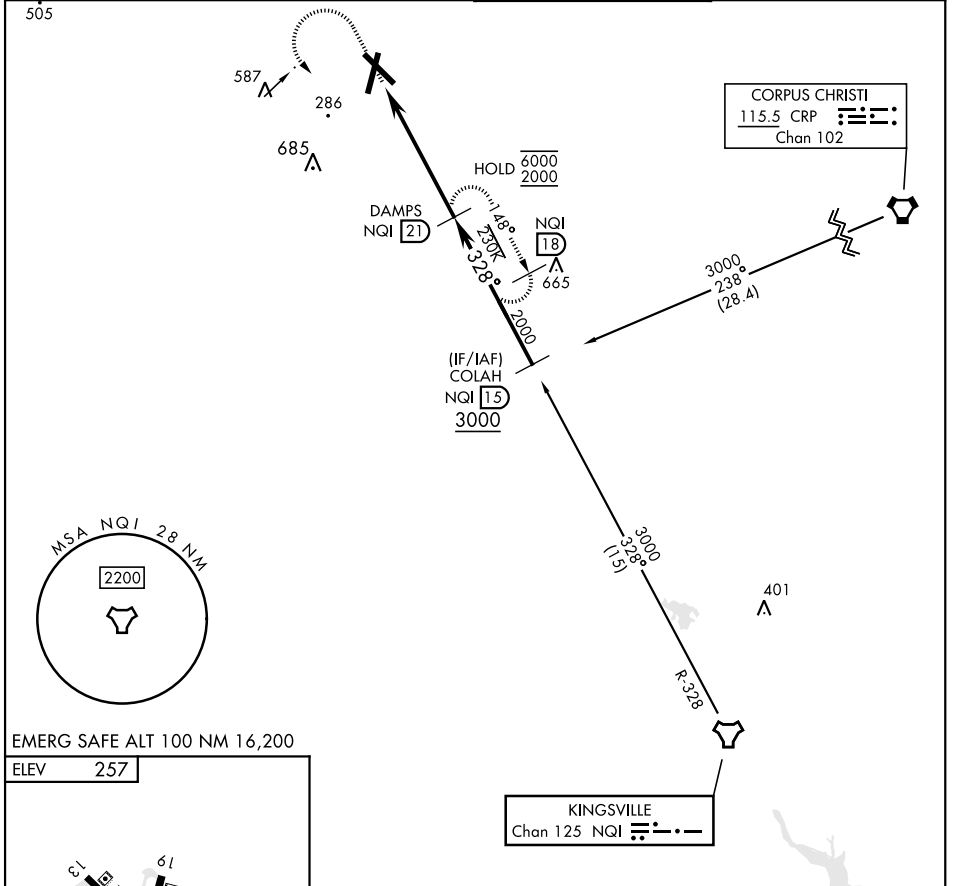

TACAN-A

TACAN Chan 125	NQI 328°	APCH CRS 328°	Rwy ldg TDZE Arprt Elev N/A N/A 257
--------------------------	--------------------	-------------------------	---

[USN]

ORANGE GROVE NALF (KNOG)

MISSED APPROACH: Climb to 2000 on NQI TACAN R-328, then left turn to intercept NQI R-328 to DAMPS and hold.			
ATIS ★ 254.35	KINGSVILLE APP CON 119.90 290.45	TOWER ★ 128.4 281.425	GND CON 229.4

2000 NQI R-328	NQI R-328	DAMPS NQI (21)	COLAH NQI (15)
HIKRE NQI (26.3)		DAMPS NQI (21)	3000
5.3 NM		2000	
CATEGORY	A	B	C
C CIRCLING	720-1 463	(500-1)	920-1¾ 663 (700-1¾)
			D
			1000-2½ 743 (800-2½)

TACAN-A

SC-3, 28 NOV 2024 to 26 DEC 2024

SC-3, 28 NOV 2024 to 26 DEC 2024