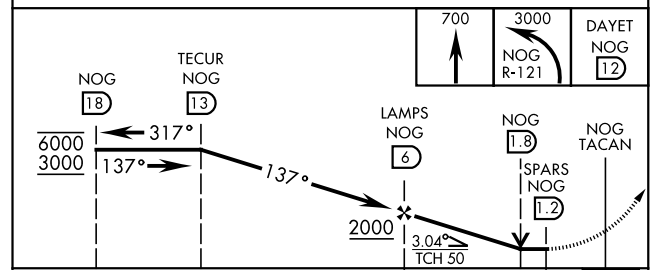

TACAN Z RWY 13

ORANGE GROVE NALF (KNOG)

TACAN Chan 63	NOG 137°	APCH CRS 137°	Rwy Idg 8001
			TDZE 257
			Arprt Elev 257

[USN]

MISSED APPROACH: Climb to 700 then climbing left turn to 3000 and intercept NOG TACAN R-121 to DAYET and hold.

ATIS ★ 254.35	KINGSVILLE APP CON 119.90 290.45	TOWER ★ 128.4 281.425	GND CON 229.4
-------------------------	--	---------------------------------	-------------------------

EMERG SAFE ALT 100 NM 16,200

ELEV	257	TDZE	257
------	-----	------	-----

CATEGORY	A		B		C		D	
S-13	640-1	383	(400-1)	640-1½	383	(400-1½)		
CIRCLING	720-1	463	(500-1)	920-1¾	663	(700-1¾)	1000-2½	743
							(800-2½)	

TACAN Z RWY 13

SC-3, 28 NOV 2024 to 26 DEC 2024

SC-3, 28 NOV 2024 to 26 DEC 2024