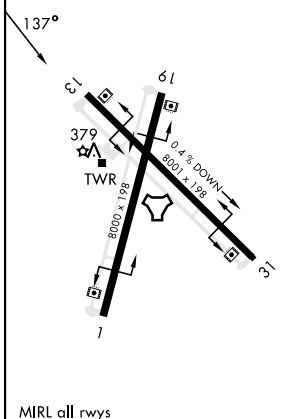

TACAN Z RWY 13

ORANGE GROVE NALF (KNOG)

TACAN Chan 63	NOG 137°	APCH CRS 137°	Rwy Idg 8001
			TDZE 257
			Arprt Elev 257

[USN]

MISSED APPROACH: Climb to 700 then climbing left turn to 3000 and intercept NOG TACAN R-121 to DAYET and hold.

ATIS ★ 254.35	KINGSVILLE APP CON 119.90 290.45	TOWER ★ 128.4 281.425	GND CON 229.4
-------------------------	--	---------------------------------	-------------------------

EMERG SAFE ALT 100 NM 16,200

ELEV	257	TDZE	257
------	-----	------	-----

CATEGORY	A		B		C		D	
S-13	640-1	383	(400-1)	640-1½	383	(400-1½)		
CIRCLING	720-1	463	(500-1)	920-1¾	663	(700-1¾)	1000-2½	743
							(800-2½)	

TACAN Z RWY 13

SC-3, 28 NOV 2024 to 26 DEC 2024

SC-3, 28 NOV 2024 to 26 DEC 2024