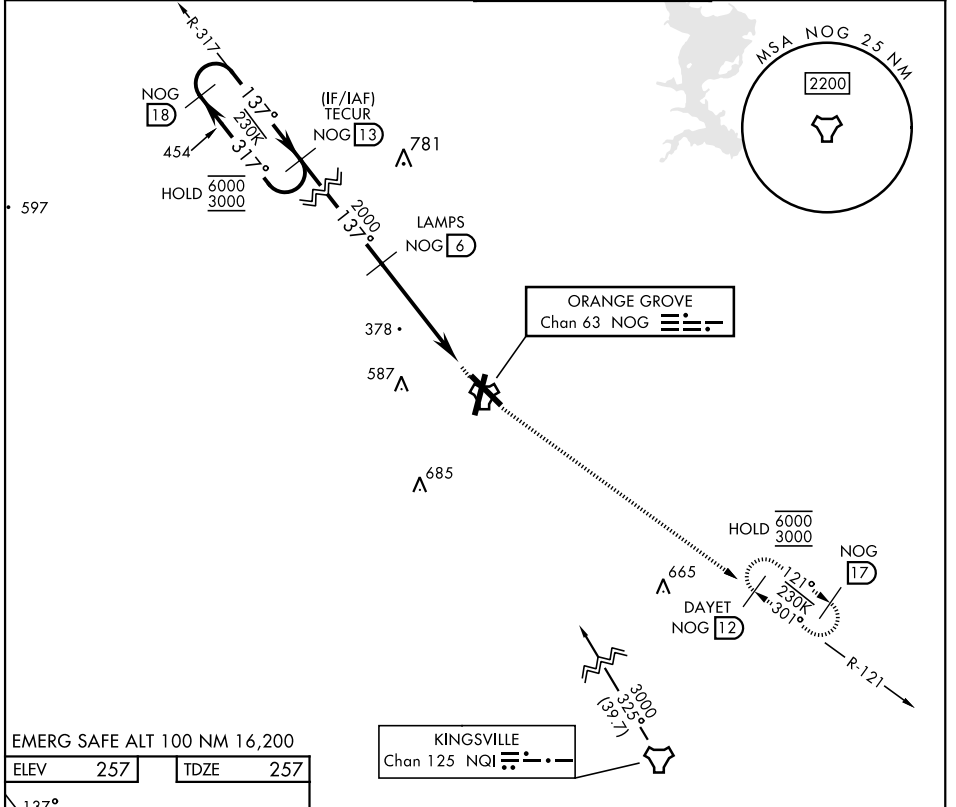

TACAN Z RWY 13

ORANGE GROVE NALF (KNOG)

TACAN Chan 63	NOG 137°	APCH CRS 137°	Rwy Idg 8001
			TDZE 257
			Arprt Elev 257

[USN]

MISSED APPROACH: Climb to 700 then climbing left turn to 3000 and intercept NOG TACAN R-121 to DAYET and hold.

ATIS ★ 254.35	KINGSVILLE APP CON 119.90 290.45	TOWER ★ 128.4 281.425	GND CON 229.4
-------------------------	--	---------------------------------	-------------------------

EMERG SAFE ALT 100 NM 16,200

ELEV	257	TDZE	257
------	-----	------	-----

CATEGORY	A		B		C		D	
S-13	640-1	383	(400-1)	640-1½	383	(400-1½)		
CIRCLING	720-1	463	(500-1)	920-1¾	663	(700-1¾)	1000-2½	743
							(800-2½)	

TACAN Z RWY 13

SC-3, 28 NOV 2024 to 26 DEC 2024

SC-3, 28 NOV 2024 to 26 DEC 2024