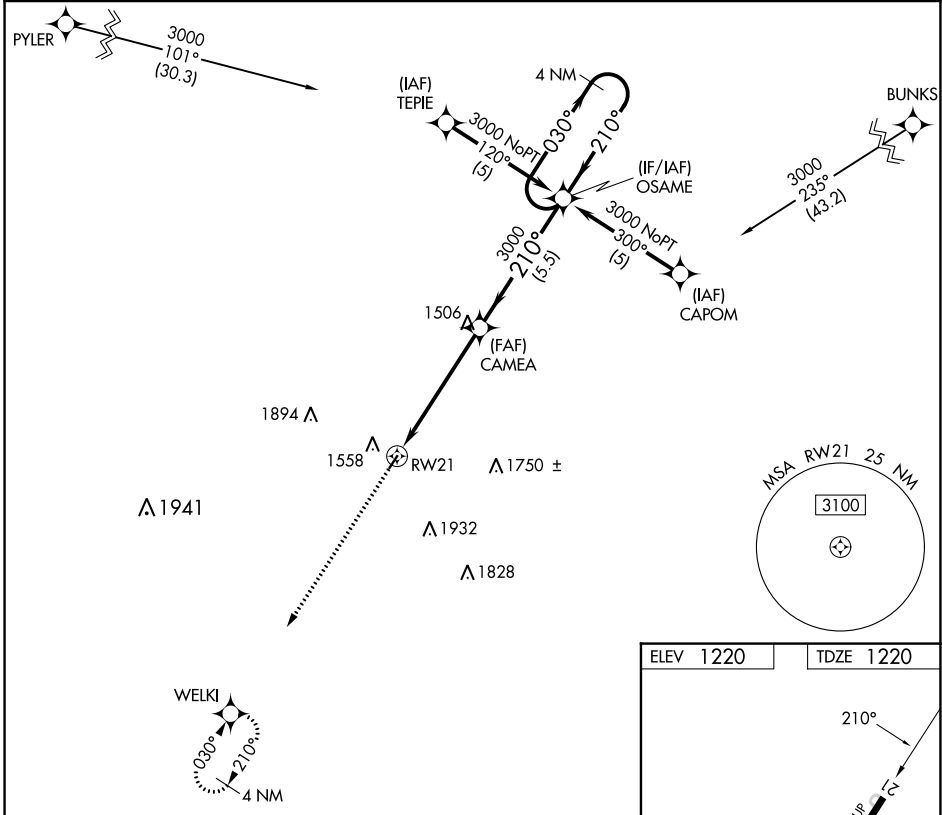

APP CRS	Rwy Idg	3002
210°	TDZE	1220
	Apt Elev	1220

RNAV (GPS) RWY 21

CABOOL MEML (TVB)

RNP APCH.
 Procedure NA at night. Use West Plains altimeter setting.
 Rwy 21 helicopter visibility reduction below 1 SM NA.

MISSED APPROACH: Climb to 3000 direct WELKI and hold.

UNO ASOS 123.825	KANSAS CITY CENTER 128.35 284.675	CTAF 122.9
----------------------------	---	----------------------

CATEGORY	A	B	C	D
LNAV MDA	1960-1	740 (800-1)	NA	
CIRCLING	2020-1 800 (800-1)	2020-1¼ 800 (800-1¼)	NA	

NC-3, 28 NOV 2024 to 26 DEC 2024

NC-3, 28 NOV 2024 to 26 DEC 2024