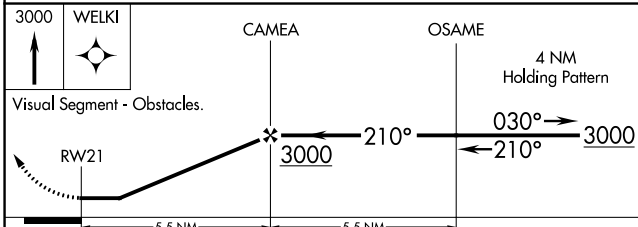

APP CRS	Rwy Idg	3002
210°	TDZE	1220
	Apt Elev	1220

RNAV (GPS) RWY 21

CABOOL MEML (TVB)

RNP APCH.
 Procedure NA at night. Use West Plains altimeter setting.
 Rwy 21 helicopter visibility reduction below 1 SM NA.

MISSED APPROACH: Climb to 3000 direct WELKI and hold.

UNO ASOS 123.825	KANSAS CITY CENTER 128.35 284.675	CTAF 122.9
----------------------------	---	----------------------

CATEGORY	A	B	C	D
LNAV MDA	1960-1	740 (800-1)	NA	
CIRCLING	2020-1 800 (800-1)	2020-1¼ 800 (800-1¼)	NA	