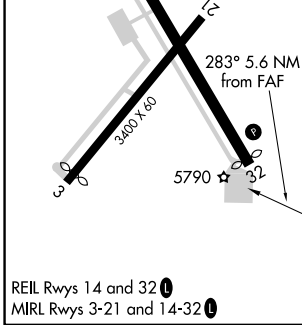

VORTAC SJN 112.3 Chan 70	APP CRS 283°	Rwy Idg TDZE Apt Elev	N/A N/A 5737
--	------------------------	-----------------------------	---

VOR-A

ST JOHNS INDUSTRIAL AIR PARK (SJN)

DME required.	MISSED APPROACH: Climbing right turn to 9100 direct SJN VORTAC and hold, continue climb-in-hold to 9100.
Circling Rwy 3, 32 NA at night.	

ASOS 134.225	ALBUQUERQUE CENTER 124.325 288.25	UNICOM 122.8 (CTAF)
------------------------	---	-------------------------------

9100	SJN	SJT VORTAC			
SAKOY SJN (12.6)		RABOY SJN (10)	PAFEL SJN (7)	Remain within 10 NM	
6960		8000	9100	283°	9100
-2.6 NM		3 NM	7 NM		
CATEGORY	A	B	C	D	
CIRCLING	6260-1 523 (600-1)	6280-1 543 (600-1)	NA		