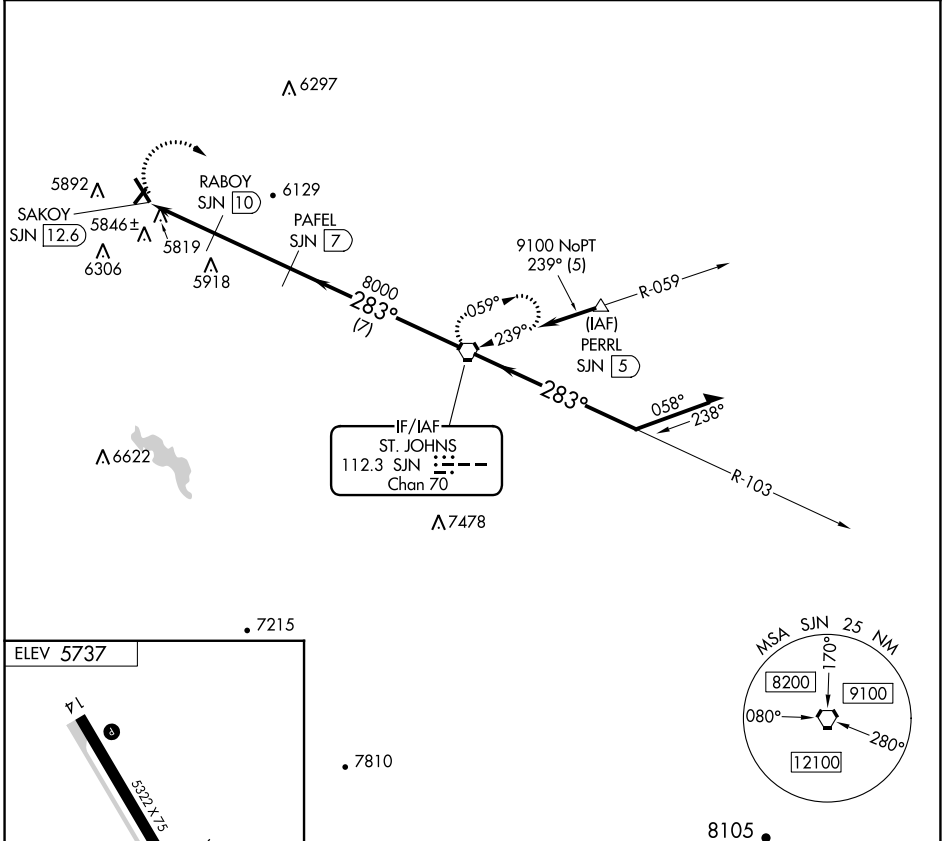

VORTAC SJN 112.3 Chan 70	APP CRS 283°	Rwy Idg TDZE Apt Elev	N/A N/A 5737
--	------------------------	-----------------------------	---

VOR-A

ST JOHNS INDUSTRIAL AIR PARK (SJN)

DME required.	MISSED APPROACH: Climbing right turn to 9100 direct SJN VORTAC and hold, continue climb-in-hold to 9100.
Circling Rwy 3, 32 NA at night.	

ASOS 134.225	ALBUQUERQUE CENTER 124.325 288.25	UNICOM 122.8 (CTAF)
------------------------	---	-------------------------------

9100	SJN	SJT VORTAC			
SAKOY SJN (12.6)		RABOY SJN (10)	PAFEL SJN (7)	Remain within 10 NM	
6960		8000	9100	283°	9100
-2.6 NM		3 NM	7 NM		
CATEGORY	A	B	C	D	
CIRCLING	6260-1 523 (600-1)	6280-1 543 (600-1)	NA		

SW-4, 28 NOV 2024 to 26 DEC 2024

SW-4, 28 NOV 2024 to 26 DEC 2024