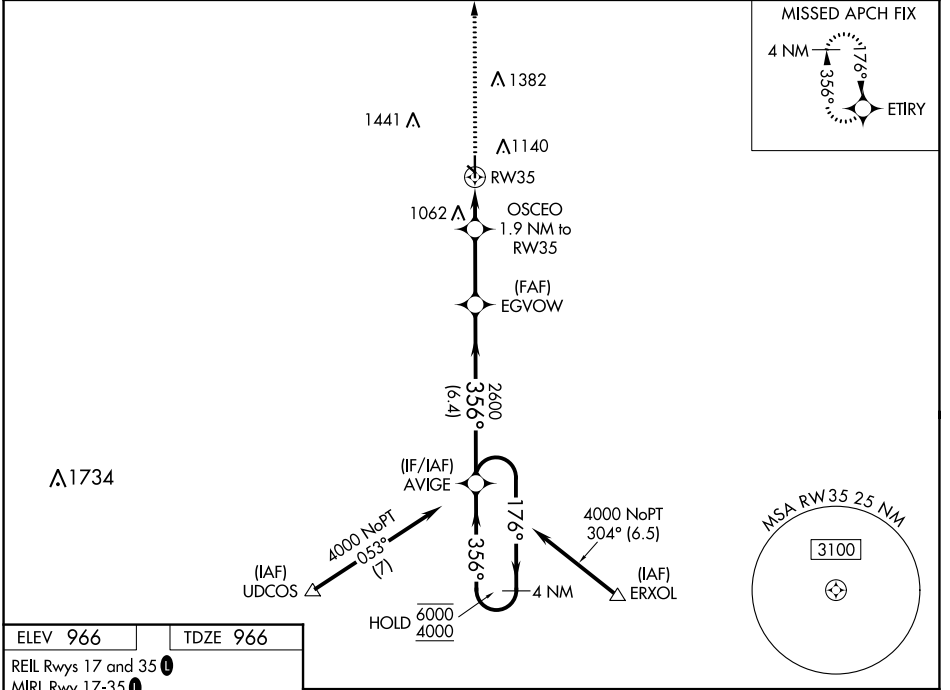

WAAS CH 62925 W35A	APP CRS 356°	Rwy Idg TDZE 966 Apt Elev 966	4500 966 966
--	------------------------	---	---

RNAV (GPS) RWY 35

OTTAWA MUNI (OWI)

RNP APCH.	MISSED APPROACH: Climb to 4000 direct ETIRY and hold, continue climb-in-hold to 4000.
-----------	---

AWOS-3PT 118.25	KANSAS CITY CENTER 127.725 270.25	UNICOM 122.8 (CTAF) 0
---------------------------	---	---------------------------------

CATEGORY	A	B	C	D
LPV DA	1216-1	250 (300-1)		NA
LNAV/ VNAV DA	1216-1	250 (300-1)		NA
LNAV MDA	1320-1	354 (400-1)		NA
C CIRCLING	1500-1	534 (600-1)	1760-2¼ 794 (800-2¼)	NA

NC-2, 28 NOV 2024 to 26 DEC 2024

NC-2, 28 NOV 2024 to 26 DEC 2024