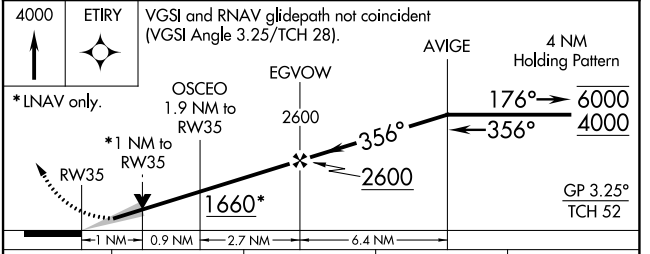

WAAS CH 62925 W35A	APP CRS 356°	Rwy Idg TDZE 966 Apt Elev 966	4500 966 966

RNAV (GPS) RWY 35

OTTAWA MUNI (OWI)

RNP APCH.	MISSED APPROACH: Climb to 4000 direct ETIRY and hold, continue climb-in-hold to 4000.

AWOS-3PT 118.25	KANSAS CITY CENTER 127.725 270.25	UNICOM 122.8 (CTAF) 0

CATEGORY	A	B	C	D
LPV DA	1216-1	250 (300-1)		NA
LNAV/ VNAV DA	1216-1	250 (300-1)		NA
LNAV MDA	1320-1	354 (400-1)		NA
C CIRCLING	1500-1	534 (600-1)	1760-2¼ 794 (800-2¼)	NA

NC-2, 28 NOV 2024 to 26 DEC 2024

NC-2, 28 NOV 2024 to 26 DEC 2024