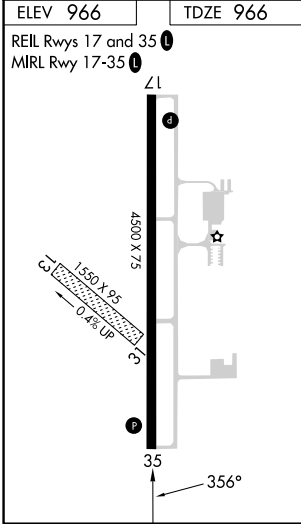

WAAS CH 62925 W35A	APP CRS 356°	Rwy Idg TDZE 966 Apt Elev 966	4500 966 966

RNAV (GPS) RWY 35

OTTAWA MUNI (OWI)

RNP APCH.	MISSED APPROACH: Climb to 4000 direct ETIRY and hold, continue climb-in-hold to 4000.

AWOS-3PT 118.25	KANSAS CITY CENTER 127.725 270.25	UNICOM 122.8 (CTAF) 0

CATEGORY	A	B	C	D
LPV DA	1216-1	250 (300-1)		NA
LNAV/ VNAV DA	1216-1	250 (300-1)		NA
LNAV MDA	1320-1	354 (400-1)		NA
C CIRCLING	1500-1	534 (600-1)	1760-2¼ 794 (800-2¼)	NA

NC-2, 28 NOV 2024 to 26 DEC 2024

NC-2, 28 NOV 2024 to 26 DEC 2024