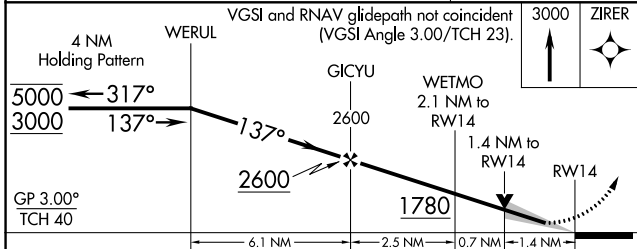

WAAS CH 63030 W14A	APP CRS 137°	Rwy Idg TDZE Apt Elev	3300 1083 1083
--	------------------------	-----------------------------	---

RNAV (GPS) RWY 14

LAC QUI PARLE COUNTY (DXX)

RNP APCH - GPS.

⚠ Circling NA to Rwys 9 and 27. For uncompensated Baro-VNAV systems, LNAV/VNAV NA below -17°C or above 54°C.

MISSED APPROACH: Climb to 3000 direct ZIRER and hold.

AWOS-3 118.975	MINNEAPOLIS CENTER 128.5 306.2	UNICOM 122.8 (CTAF) 0
--------------------------	--	---------------------------------

ELEV 1083	TDZE 1083
-----------	-----------