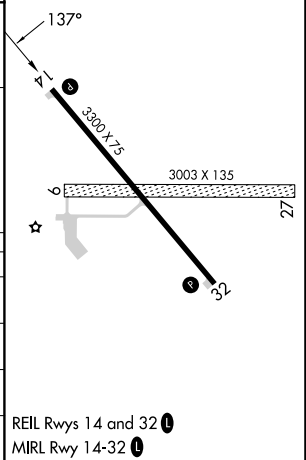

NC-1, 28 NOV 2024 to 26 DEC 2024

NC-1, 28 NOV 2024 to 26 DEC 2024