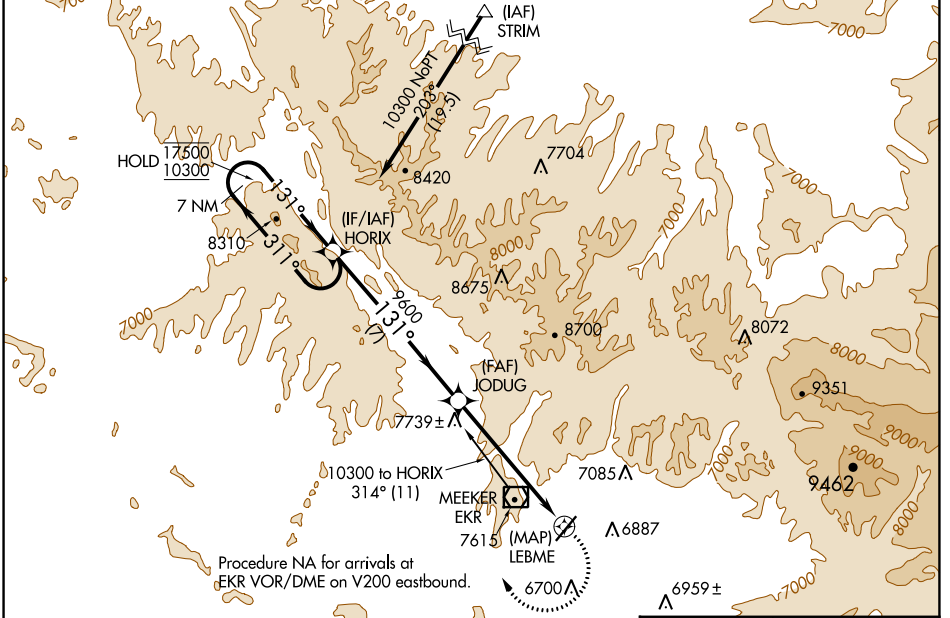

# RNAV (GPS)-B

MEEKER COULTER FLD (EEO)

RNP APCH - GPS.

⚠ Circling NA west of Rwy 3-21. Rwy 21 helicopter visibility reduction below 1 SM NA. Circling Rwy 21 NA at night.

❄ -25°C

MISSED APPROACH: Climbing right turn to 10300 direct HORIX and hold.

ASOS <b>135.525</b>	DENVER CENTER <b>134.5 327.8</b>	UNICOM <b>122.8 (CTAF)</b>
------------------------	-------------------------------------	-------------------------------

CATEGORY	A	B	C	D
CIRCLING	8260-1¼ 1845 (1900-1¼)	8260-1½ 1845 (1900-1½)	8620-3 2205 (2300-3)	NA

MIRL Rwy 3-21

REIL Rwys 3 and 21

SW-1, 28 NOV 2024 to 26 DEC 2024

SW-1, 28 NOV 2024 to 26 DEC 2024