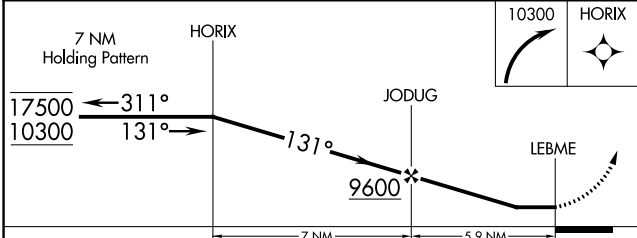

# RNAV (GPS)-B

MEEKER COULTER FLD (EEO)

RNP APCH - GPS.

⚠ Circling NA west of Rwy 3-21. Rwy 21 helicopter visibility reduction below 1 SM NA. Circling Rwy 21 NA at night.

❄ -25°C

MISSED APPROACH: Climbing right turn to 10300 direct HORIX and hold.

ASOS <b>135.525</b>	DENVER CENTER <b>134.5 327.8</b>	UNICOM <b>122.8 (CTAF)</b>
------------------------	-------------------------------------	-------------------------------

CATEGORY	A	B	C	D
CIRCLING	8260-1¼ 1845 (1900-1¼)	8260-1½ 1845 (1900-1½)	8620-3 2205 (2300-3)	NA