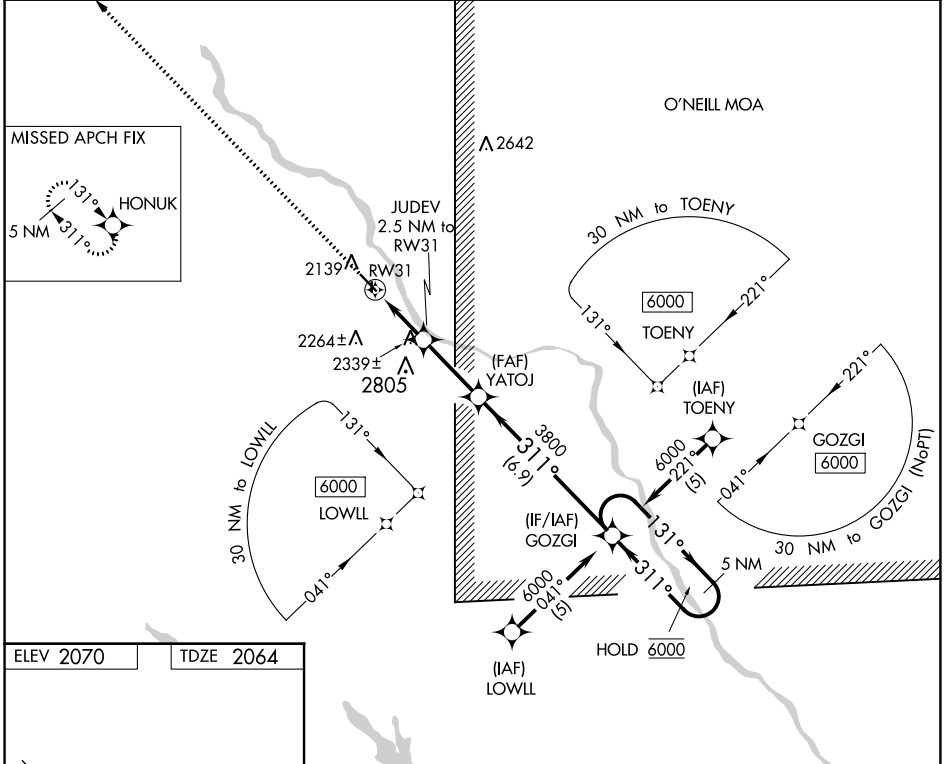

WAAS CH 99412 W31A	APP CRS 311°	Rwy Idg TDZE Apt Elev	4501 2064 2070
--	------------------------	-----------------------------	---

RNAV (GPS) RWY 31

EVELYN SHARP FLD (ODX)

RNP APCH.		MISSED APPROACH: Climb to 6000 direct HONUK and hold, continue climb-in-hold to 6000.
ASOS 119.925	MINNEAPOLIS CENTER 119.4 278.8	UNICOM 122.8 (CTAF) 0

CATEGORY	A	B	C	D
LPV DA	2314-1	250 (300-1)		NA
RNAV/VNAV DA	2616-1 5/8	552 (600-1 5/8)		NA
RNAV MDA	2600-1	536 (600-1)		NA
CIRCLING	2680-1	610 (700-1)		NA

NC-2, 28 NOV 2024 to 26 DEC 2024

NC-2, 28 NOV 2024 to 26 DEC 2024