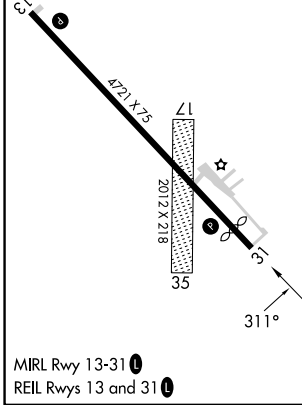

WAAS CH 99412 W31A	APP CRS 311°	Rwy Idg TDZE Apt Elev	4501 2064 2070
--	------------------------	-----------------------------	---

RNAV (GPS) RWY 31

EVELYN SHARP FLD (ODX)

RNP APCH.		MISSED APPROACH: Climb to 6000 direct HONUK and hold, continue climb-in-hold to 6000.
ASOS 119.925	MINNEAPOLIS CENTER 119.4 278.8	UNICOM 122.8 (CTAF) 0

CATEGORY	A	B	C	D
LPV DA	2314-1	250 (300-1)		NA
RNAV/VNAV DA	2616-1 5/8	552 (600-1 5/8)		NA
RNAV MDA	2600-1	536 (600-1)		NA
CIRCLING	2680-1	610 (700-1)		NA

NC-2, 28 NOV 2024 to 26 DEC 2024

NC-2, 28 NOV 2024 to 26 DEC 2024