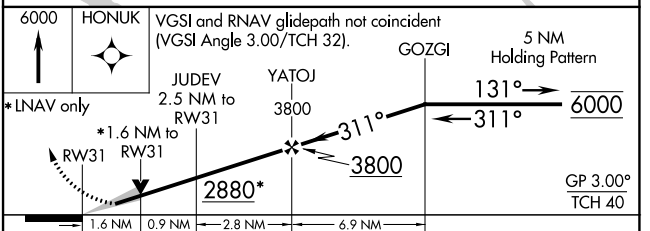

WAAS CH 99412 W31A	APP CRS 311°	Rwy Idg TDZE Apt Elev	4501 2064 2070
--	------------------------	-----------------------------	---

RNAV (GPS) RWY 31

EVELYN SHARP FLD (ODX)

RNP APCH.		MISSED APPROACH: Climb to 6000 direct HONUK and hold, continue climb-in-hold to 6000.
ASOS 119.925	MINNEAPOLIS CENTER 119.4 278.8	UNICOM 122.8 (CTAF) 0

CATEGORY	A	B	C	D
LPV DA	2314-1	250 (300-1)		NA
RNAV/VNAV DA	2616-1 5/8	552 (600-1 5/8)		NA
RNAV MDA	2600-1	536 (600-1)		NA
CIRCLING	2680-1	610 (700-1)		NA

NC-2, 28 NOV 2024 to 26 DEC 2024

NC-2, 28 NOV 2024 to 26 DEC 2024