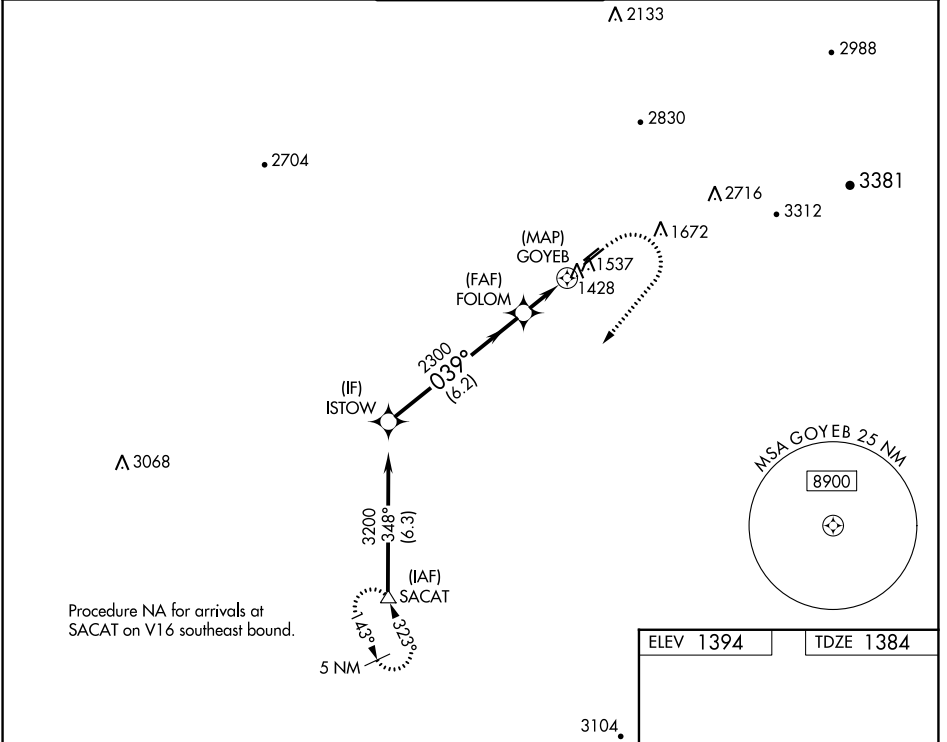

MESA, ARIZONA

AL-6647 (FAA)

24137

WAAS CH 90525 W04B	APP CRS 039°	Rwy Idg TDZE Apt Elev	5100 1384 1394
--	------------------------	-----------------------------	---

RNAV (GPS) RWY 4R

FALCON FLD (F'F'Z)

RNP APCH.

⚠ Circling to Rwy 22L, 22R NA at night. Circling NA for Cat C southeast of Rwy 4R and 22L.

MISSED APPROACH: Climb to 1900 then climbing right turn to 5000 direct SACAT and hold, continue climb-in-hold to 5000.

ELEV 1394	TDZE 1384
-----------	-----------

REIL Rwy 4R, 4L, 22L and 22R
MIRL Rwy 4L-22R and 4R-22L

CATEGORY	A	B	C	D
LP MDA	1680-1 296 (300-1)			NA
LNAV MDA	1800-1 416 (500-1)	1800-1 416 (500-1 1/8)		NA
C CIRCLING	1860-1 466 (500-1)	1980-1 586 (600-1)	2040-1 646 (700-1 3/4)	NA

MESA, ARIZONA
Amdt 1F 12AUG21

33°28'N-111°44'W

RNAV (GPS) RWY 4R

SW-4, 28 NOV 2024 to 26 DEC 2024

SW-4, 28 NOV 2024 to 26 DEC 2024