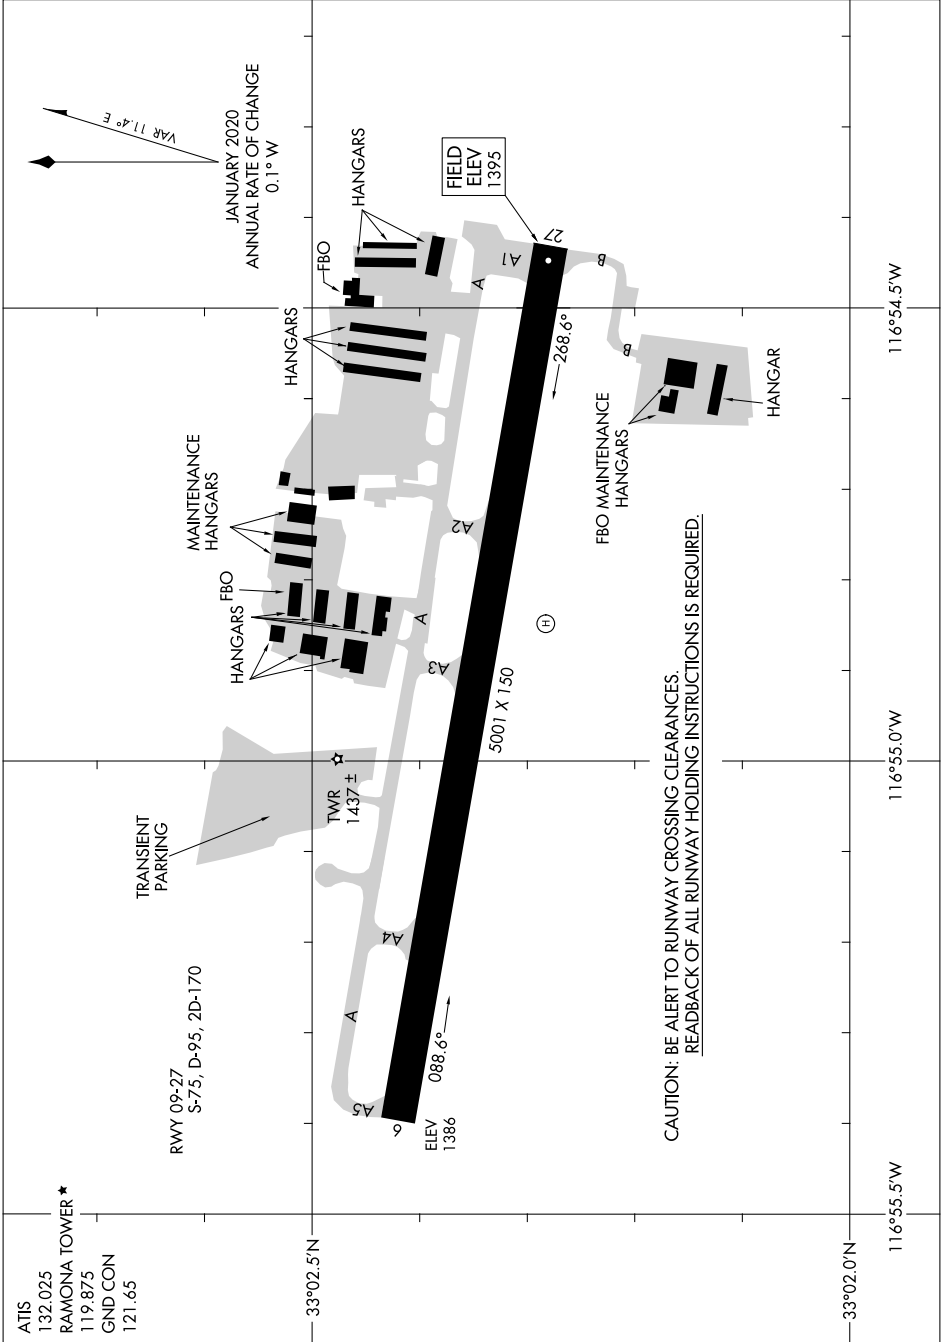

AIRPORT DIAGRAM

AL-6667 (FAA)

RAMONA (RNM)
RAMONA, CALIFORNIA

SW-3, 28 NOV 2024 to 26 DEC 2024

CAUTION: BE ALERT TO RUNWAY CROSSING CLEARANCES.
READBACK OF ALL RUNWAY HOLDING INSTRUCTIONS IS REQUIRED.

ATIS
132.025
RAMONA TOWER ★
119.875
GND CON
121.65

AIRPORT DIAGRAM

RAMONA, CALIFORNIA
RAMONA (RNM)

SW-3, 28 NOV 2024 to 26 DEC 2024