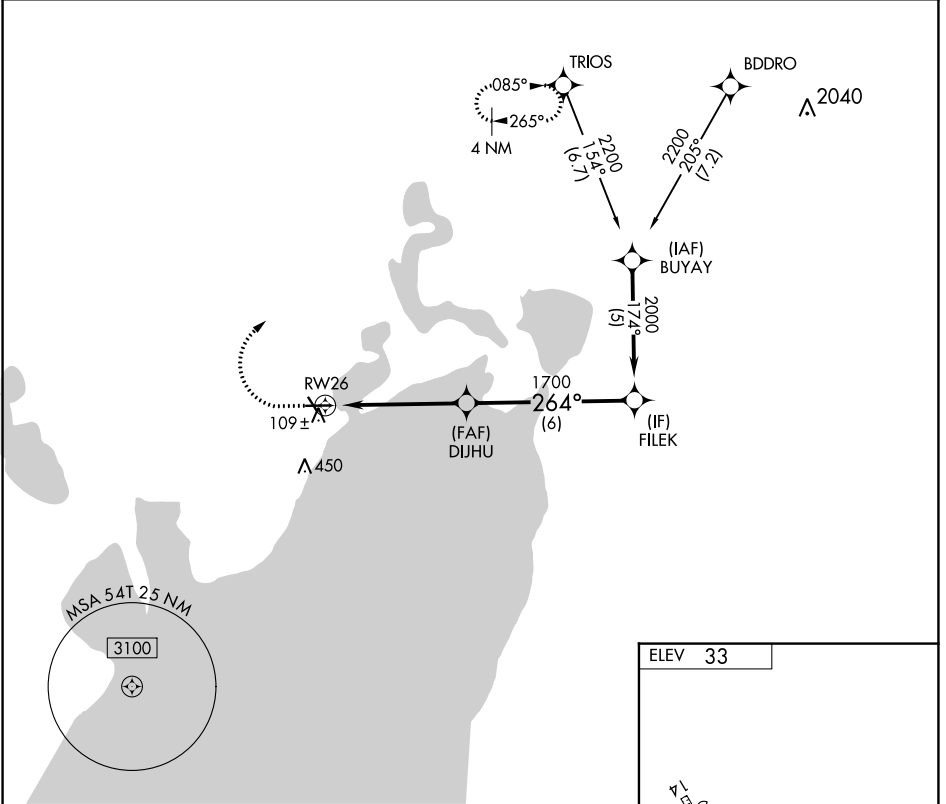

APP CRS 264°	Rwy Idg TDZE Apt Elev	N/A N/A 33

RNAV (GPS)-A

RWJ AIRPARK (54T)

RNP APCH. ▼ ▲ NA	Circling NA to Rwy 14 and 32. Procedure NA at night. Use William P Hobby altimeter setting.	MISSED APPROACH: Climb to 500 then climbing right turn to 2200 direct TRIOS and hold.

HOU ASOS 124.6	HOUSTON APP CON 134.45 284.0	UNICOM 122.7 (CTAF)

SC-5, 28 NOV 2024 to 26 DEC 2024

SC-5, 28 NOV 2024 to 26 DEC 2024

500	2200	TRIOS	Visual Segment - Obstacles.
CATEGORY	A	B	C D
CIRCLING	480-1 447 (500-1)	500-1 467 (500-1)	NA
LIRL Rwy 8-26