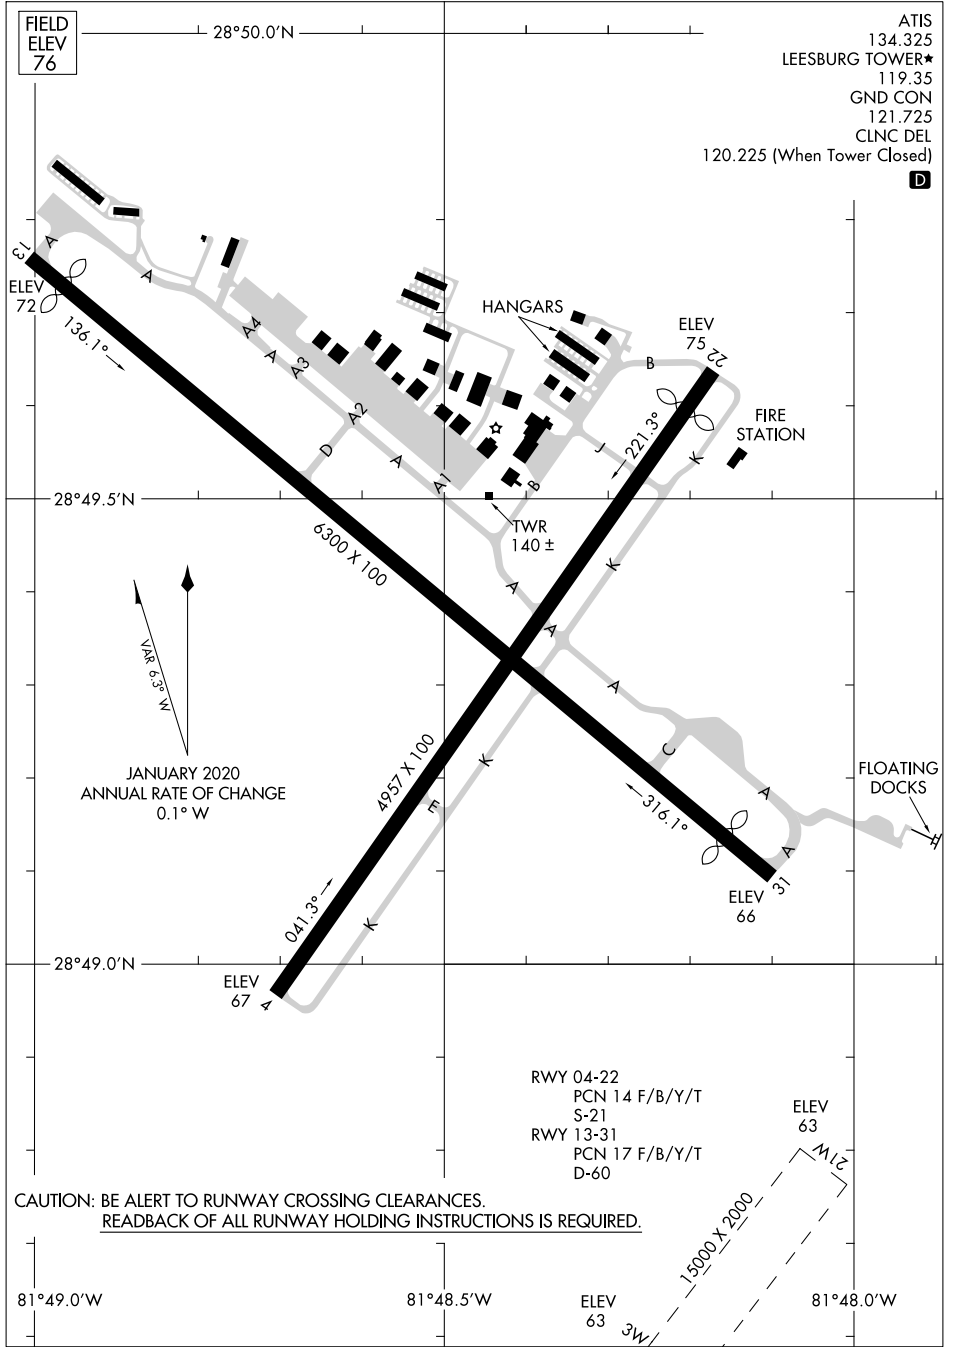

22363

AIRPORT DIAGRAM

AL-6676 (FAA)

LEESBURG INTL (LEE)
LEESBURG, FLORIDA

ATIS 134.325
 LEESBURG TOWER* 119.35
 GND CON 121.725
 CLNC DEL 120.225 (When Tower Closed)

D

SE-3, 28 NOV 2024 to 26 DEC 2024

SE-3, 28 NOV 2024 to 26 DEC 2024

AIRPORT DIAGRAM

22363

LEESBURG, FLORIDA
LEESBURG INTL (LEE)