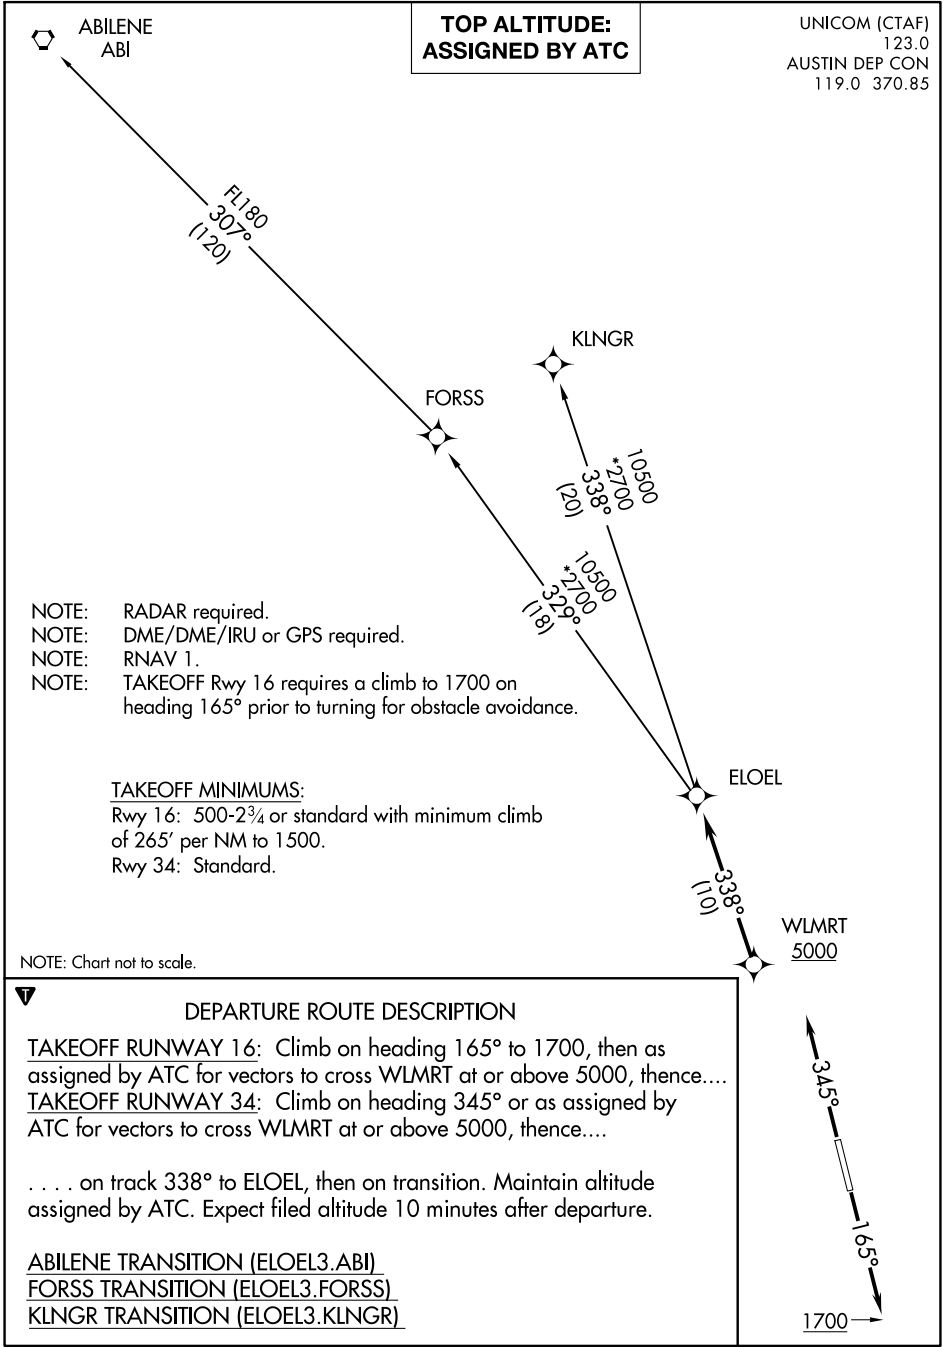

(ELOEL3.ELOEL) 21112

ELOEL THREE DEPARTURE (RNAV)

AL-6677 (FAA)

LAKEWAY AIRPARK (3R9)

LAKEWAY, TEXAS

SC-3, 28 NOV 2024 to 26 DEC 2024

SC-3, 28 NOV 2024 to 26 DEC 2024

ELOEL THREE DEPARTURE (RNAV)

(ELOEL3.ELOEL) 22APR21

LAKEWAY, TEXAS

LAKEWAY AIRPARK (3R9)